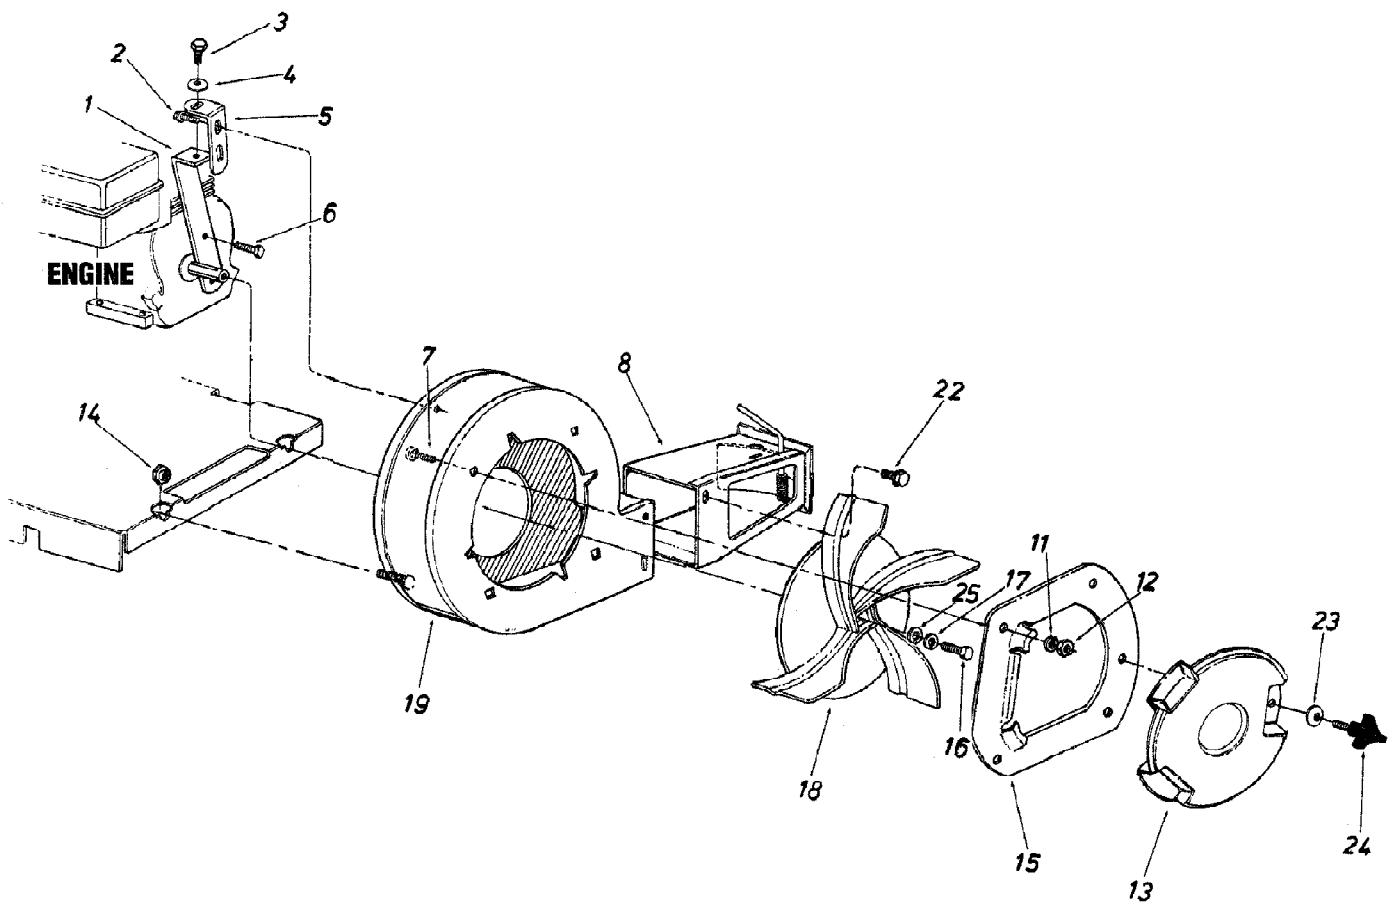

24A-657E766 6.5HP Leaf Blower (2005-2)
Impeller

24A-657E766 6.5HP Leaf Blower (2005-2)
Impeller

Page 4 of 4

Ref #	Part Number	Qty	S/P/F	Description
1	14540B	1	S	Engine Housing Brace Assembly
2	710-0607	1	/P	Hex Self Tapping Screw 5/16 x .5
3	710-1260A	1	/P	Hex Bolt 5/16-18 x .75
4	736-0170	1	S	Special L-Washer 5/16" x.88 OD
5	14541	1	S	Right Angle Bracket
6	710-0627	1	/P	Hex Locking Bolt 5/16-24 x .75
7	710-0260A	1	/P	Carriage Bolt 5/16-18 x .62
8	14479	1	/P	Directional Discharge Assembly
11	736-0119	1	S	Lock Washer 5/16
12	712-3010	1	S	Hex Nut 5/16-18
13	731-0608	1		Blower Guard
14	711-0758	1	S	Hex Shoulder Nut .50"
15	14563A	1	/P	Nozzle Plate Assembly
16	710-1254	1	/P	Hex Bolt 3/8-24 x 1.25
17	736-0217	1	S	Lock Washer 3/8
18	681-0075A	1	/P	Air Vane Plate Assembly
19	14496B	1		Blower Housing Assembly
22	710-0259	1	/P	Hex Sems Bolt 5/16-18 x .62
23	736-0242	1	/P	Bell Washer .34 ID x .87 OD
24	710-3008	1	/P	Screw 5/16-18 x.75
25	736-0247	1	/P	Flat Washer