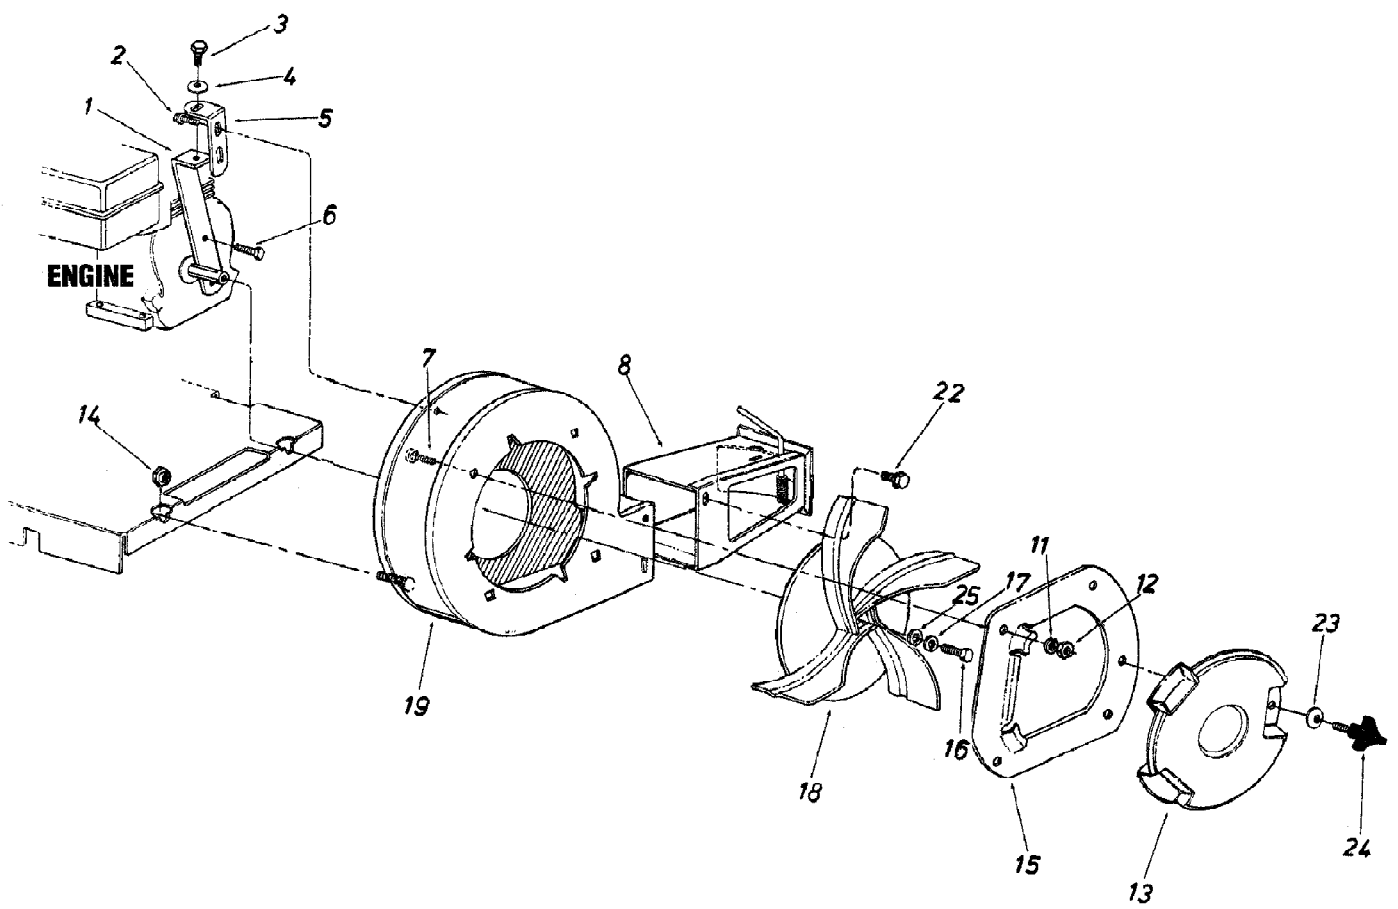

24A-654B766 6.5HP Leaf Blower (2005-2)
Impeller

24A-654B766 6.5HP Leaf Blower (2005-2)
Impeller

Page 4 of 4

Ref #	Part Number	Qty	S/P/F	Description
1	14540B	1	S	Engine Housing Brace Assembly
2	710-0607	1	/P	Hex Self Tapping Screw 5/16 x .5
3	710-1260A	1	/P	Hex Bolt 5/16-18 x .75
4	736-0170	1	S	Special L-Washer 5/16" x.88 OD
5	14541	1	S	Right Angle Bracket
6	710-0627	1	/P	Hex Locking Bolt 5/16-24 x .75
7	710-0260A	1	/P	Carriage Bolt 5/16-18 x .62
8	14479	1	/P	Directional Discharge Assembly
11	736-0119	1	S	Lock Washer 5/16
12	712-3010	1	S	Hex Nut 5/16-18
13	731-0608	1		Blower Guard
14	711-0758	1	S	Hex Shoulder Nut .50"
15	14563A	1	/P	Nozzle Plate Assembly
16	710-1254	1	/P	Hex Bolt 3/8-24 x 1.25
17	736-0217	1	S	Lock Washer 3/8
18	681-0075A	1	/P	Air Vane Plate Assembly
19	14496B	1		Blower Housing Assembly
22	710-0259	1	/P	Hex Sems Bolt 5/16-18 x .62
23	736-0242	1	/P	Bell Washer .34 ID x .87 OD
24	710-3008	1	/P	Screw 5/16-18 x.75
25	736-0247	1	/P	Flat Washer