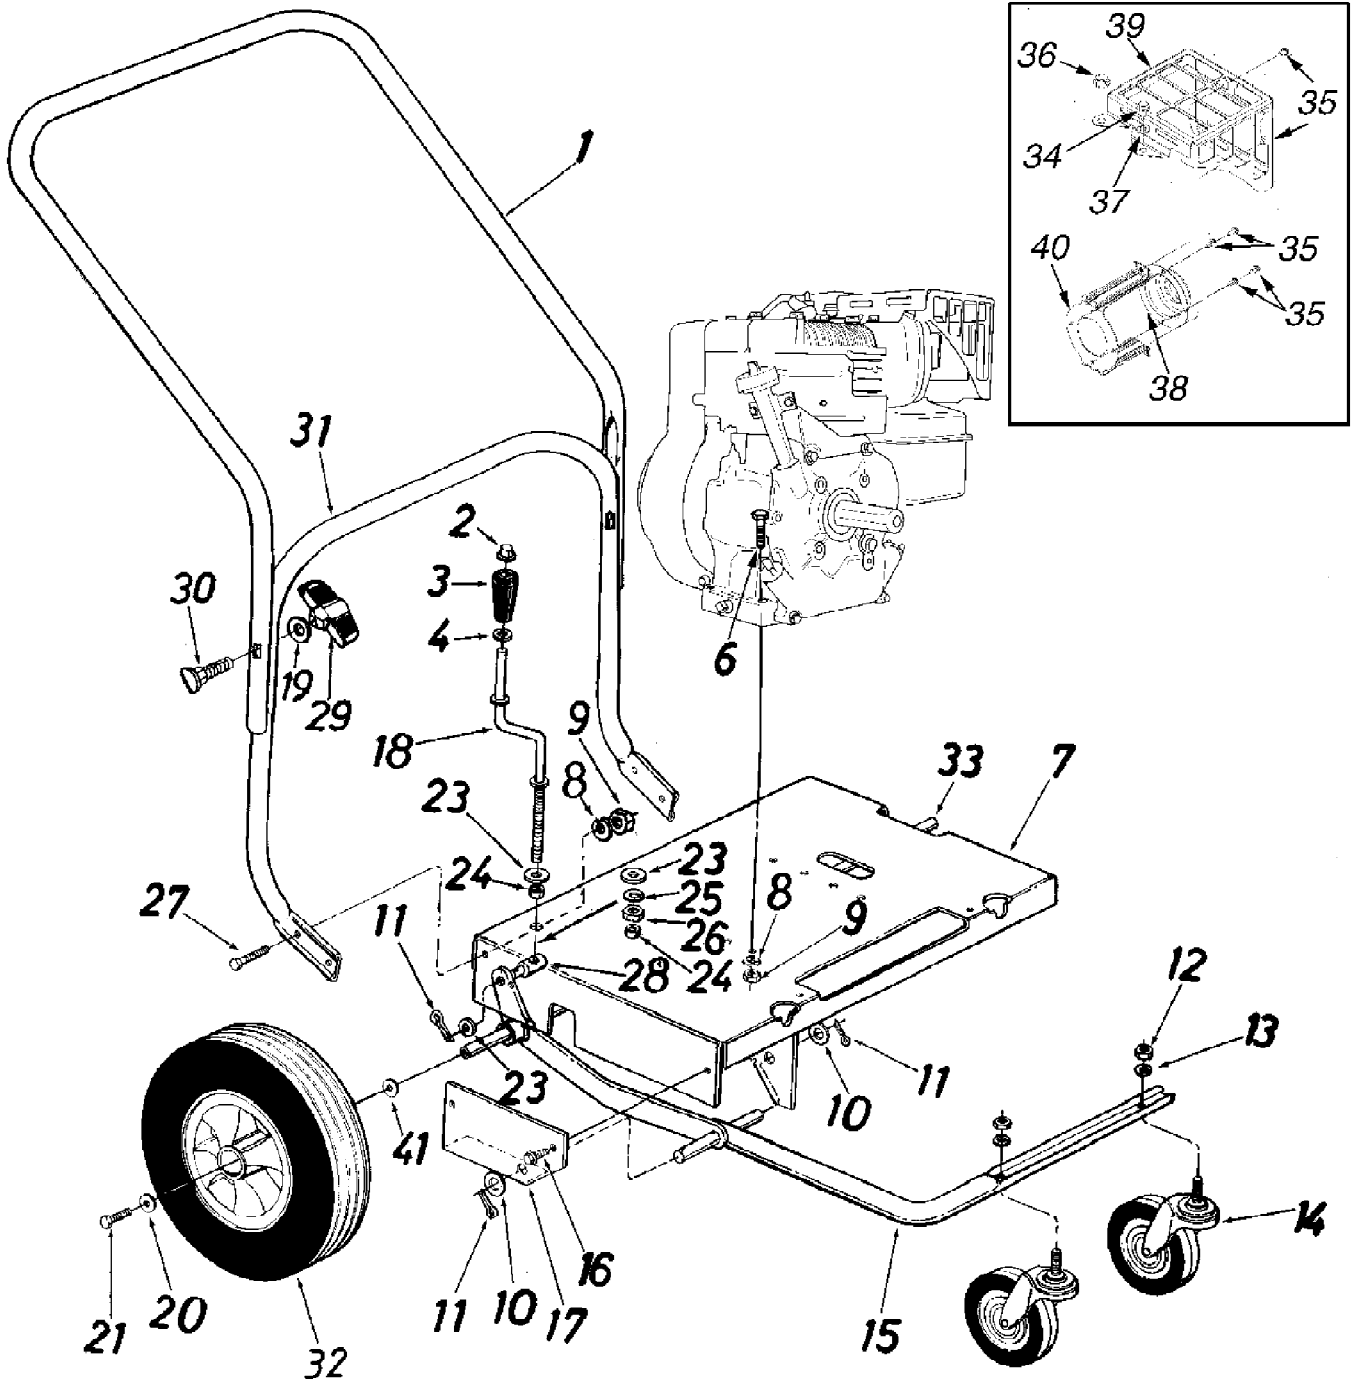

24A-654B766 6.5HP Leaf Blower (2005-2)
General Assembly

24A-654B766 6.5HP Leaf Blower (2005-2)
General Assembly

Page 2 of 4

Ref #	Part Number	Qty	S/P/F	Description
1	749-0784	1	S	Upper Handle
2	726-0100	1	S	Push Nut 3/8
3	720-0171	1	S	Crank Knob
4	736-0117	1	S	Flat Washer.385 ID x.62 OD
6	710-0805	1	/P	Hex Bolt 5/16-18 x 1.50
7	16453	1		Engine Mounting Frame Assembly
8	736-0119	1	S	Lock Washer 5/16 ID
9	712-0267	1	S	Hex Nut 5/16-18
10	736-0187	1	/P	Flat Washer.63 ID x 1.25
11	714-0115	1	S	Cotter Pin
12	712-0206	1	S	Hex Nut 1/2-13
13	736-0921	1	S	Lock Washer 1/2
14	734-1036	1		Swivel Caster Wheel 5" Dia x 1.25
15	16273	1		Caster Arm Assembly
16	710-0726	1	/P	Hex Washer Screw 5/16x.75
17	14529	1		Caster Arm Bracket
18	747-0542	1		Height Adjustment Crank
19	736-0451	1	S	Saddle Washer.32 ID x.93 OD
20	736-0159	1	S	Flat Washer.34 ID x.87 OD
21	710-0170	1		Hex Lock Bolt 5/16-24 x.64
23	736-0300	1	S	Flat Washer.38 ID x.57 OD
24	750-0528	1	S	Spacer.382 ID x.50 OD x.180Lg
25	736-0169	1	S	Lock Washer 3/8 ID
26	712-0354	1	S	Hex Nut 3/8-8
27	710-0118	1	S	Hex Bolt 5/16-18 x.75
28	711-0797	1	S	Ferrule
29	720-0241	1	S	Hand Knob
30	710-1174	1	/P	Carriage Bolt 5/16-18 x 2.0
31	749-0785	1	/P	Lower Handle
32	734-1035	1		Wheel Assembly 12 x 3
33	738-0185	1		Rear Axle
34	710-0599	1	/P	Self Tap Screw 1/4-20 x.5 (if equipped)
35	710-1502	1		Screw 8-18 x.375 (if equipped)
36	712-3004A	1	/P	Hex Lock Nut 5/16-18 (if equipped)
37	736-0329	1	S	Lock Washer (if equipped)
38	751-0447	1		Deflector (if equipped)
39	751-0632	1		Muffler Guard (if equipped)
40	751-0646	1		Muffler Guard Bracket (if equipped)
41	736-0162	1	/P	Flat Washer
42	712-3004A	1	/P	Hex Lock Nut 5/16-18