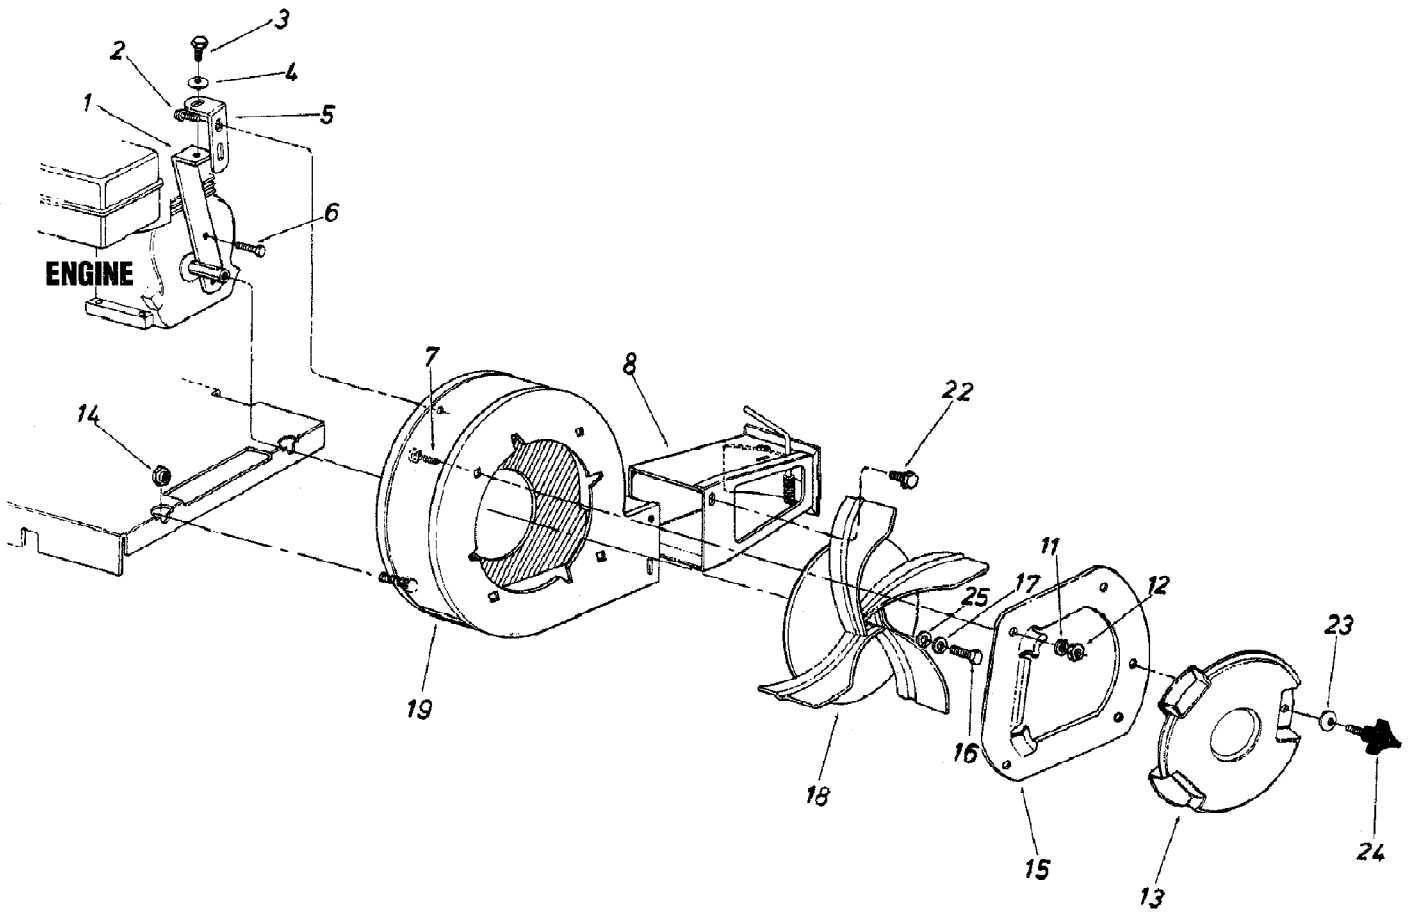

24A-654B063 6.5 HP Leaf Blower (2004)  
Blower Housing

24A-654B063 6.5 HP Leaf Blower (2004)  
Blower Housing

Page 2 of 4

Ref #	Part Number	Qty	S/P/F	Description
1	14540A	1	S	Engine Housing Brace Assembly
2	710-0607	1	/P	Hex Self Tapping Screw 5/16 x .5
3	710-3008	1	/P	Hex Bolt 5/16-18 x .75
4	736-0119	1	S	Lock Washer 5/16"
5	14541	1	S	Right Angle Bracket
6	710-0627	1	/P	Hex Locking Bolt 5/16-24 x .75
7	710-0260	1	S	Carriage Bolt 5/16-18 x .62
8	14479	1	/P	Directional Discharge Assembly
11	736-0119	1	S	Lock Washer 5/16
12	712-0267	1	S	Hex Nut 5/16-18
13	731-0608	1		Blower Guard
14	711-0758	1	S	Hex Shoulder Nut .50"
15	14563A	1	/P	Nozzle Plate Assembly
16	710-1254	1	/P	Hex Bolt 3/8-24 x 1.25
17	736-0217	1	S	Lock Washer 3/8
18	681-0075A	1	/P	Air Vane Plate Assembly
19	14496B	1		Blower Housing Assembly
22	710-0259	1	/P	Hex Sems Bolt 5/16-18 x .62
23	736-0242	1	/P	Bell Washer .34 ID x .87 OD
24	720-0170	1	/P	Three Arm Screw 5/16-18 x .75
25	736-0247	1	/P	Flat Washer