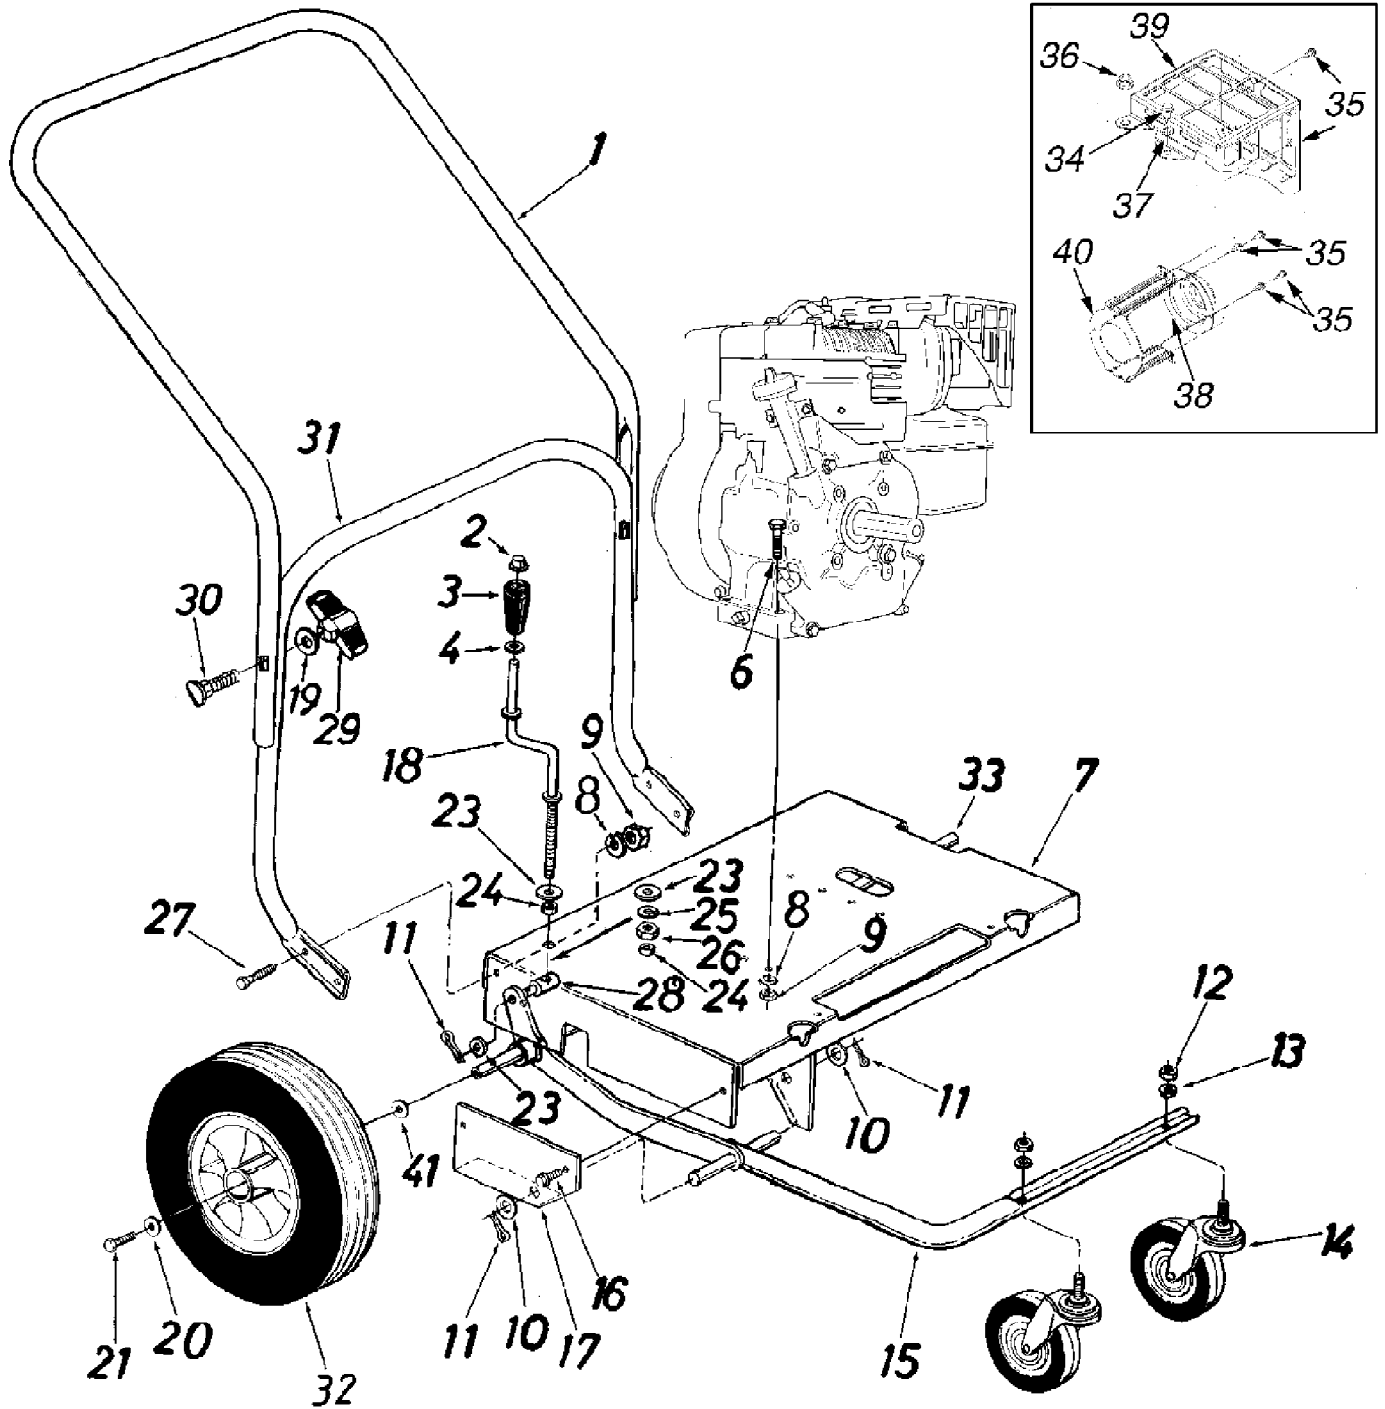

24A-654B063 6.5 HP Leaf Blower (2004)
General Assembly

24A-654B063 6.5 HP Leaf Blower (2004)
General Assembly

Page 4 of 4

Ref #	Part Number	Qty	S/P/F	Description
1	749-0784	1	S	Upper Handle
2	726-0100	1	S	Push Nut 3/8
3	720-0171	1	S	Crank Knob
4	736-0117	1	S	Flat Washer .385 ID x .62 OD
6	710-0805	1	/P	Hex Bolt 5/16-18 x 1.50
7	16453	1		Engine Mounting Frame Assembly
8	736-0119	1	S	Lock Washer 5/16 ID
9	712-0267	1	S	Hex Nut 5/16-18
10	736-0187	1	/P	Flat Washer .63 ID x 1.25
11	714-0115	1	S	Cotter Pin
12	712-0206	1	S	Hex Nut 1/2-13
13	736-0921	1	S	Lock Washer 1/2
14	734-1036	1		Swivel Caster Wheel 5" Dia x 1.25
15	16273	1		Caster Arm Assembly
16	710-0726	1	/P	Hex Washer Screw 5/16 x .75
17	14529	1		Caster Arm Bracket
18	747-0542	1		Height Adjustment Crank
19	736-0451	1	S	Saddle Washer .32 ID x .93 OD
20	736-0159	1	S	Flat Washer .34 ID x .87 OD
21	710-0170	1		Hex Lock Bolt 5/16-24 x .64
23	736-0300	1	S	Flat Washer .38 ID x .57 OD
24	750-0528	1	S	Spacer .382 ID x .50 OD x .180Lg
25	736-0169	1	S	Lock Washer 3/8 ID
26	712-0354	1	S	Hex Nut 3/8-8
27	710-3008	1	/P	Hex Bolt 5/16-18 x .75
28	711-0797	1	S	Ferrule
29	720-0241	1	S	Hand Knob
30	710-1174	1	/P	Carriage Bolt 5/16-18 x 2.0
31	749-0785	1	/P	Lower Handle
32	734-1035	1		Wheel Assembly 12 x 3
33	738-0185	1		Rear Axle
34	710-0599	1	/P	Self Tap Screw 1/4-20 x .5
35	710-1502	1		Screw 8-18 x .375
36	712-3004A	1	/P	Hex Lock Nut 5/16-18
37	736-0329	1	S	Lock Washer
38	751-0447	1		Deflector
39	751-0632	1		Muffler Guard
40	751-0646	1		Muffler Guard Bracket
41	736-0162	1	/P	Flat Washer