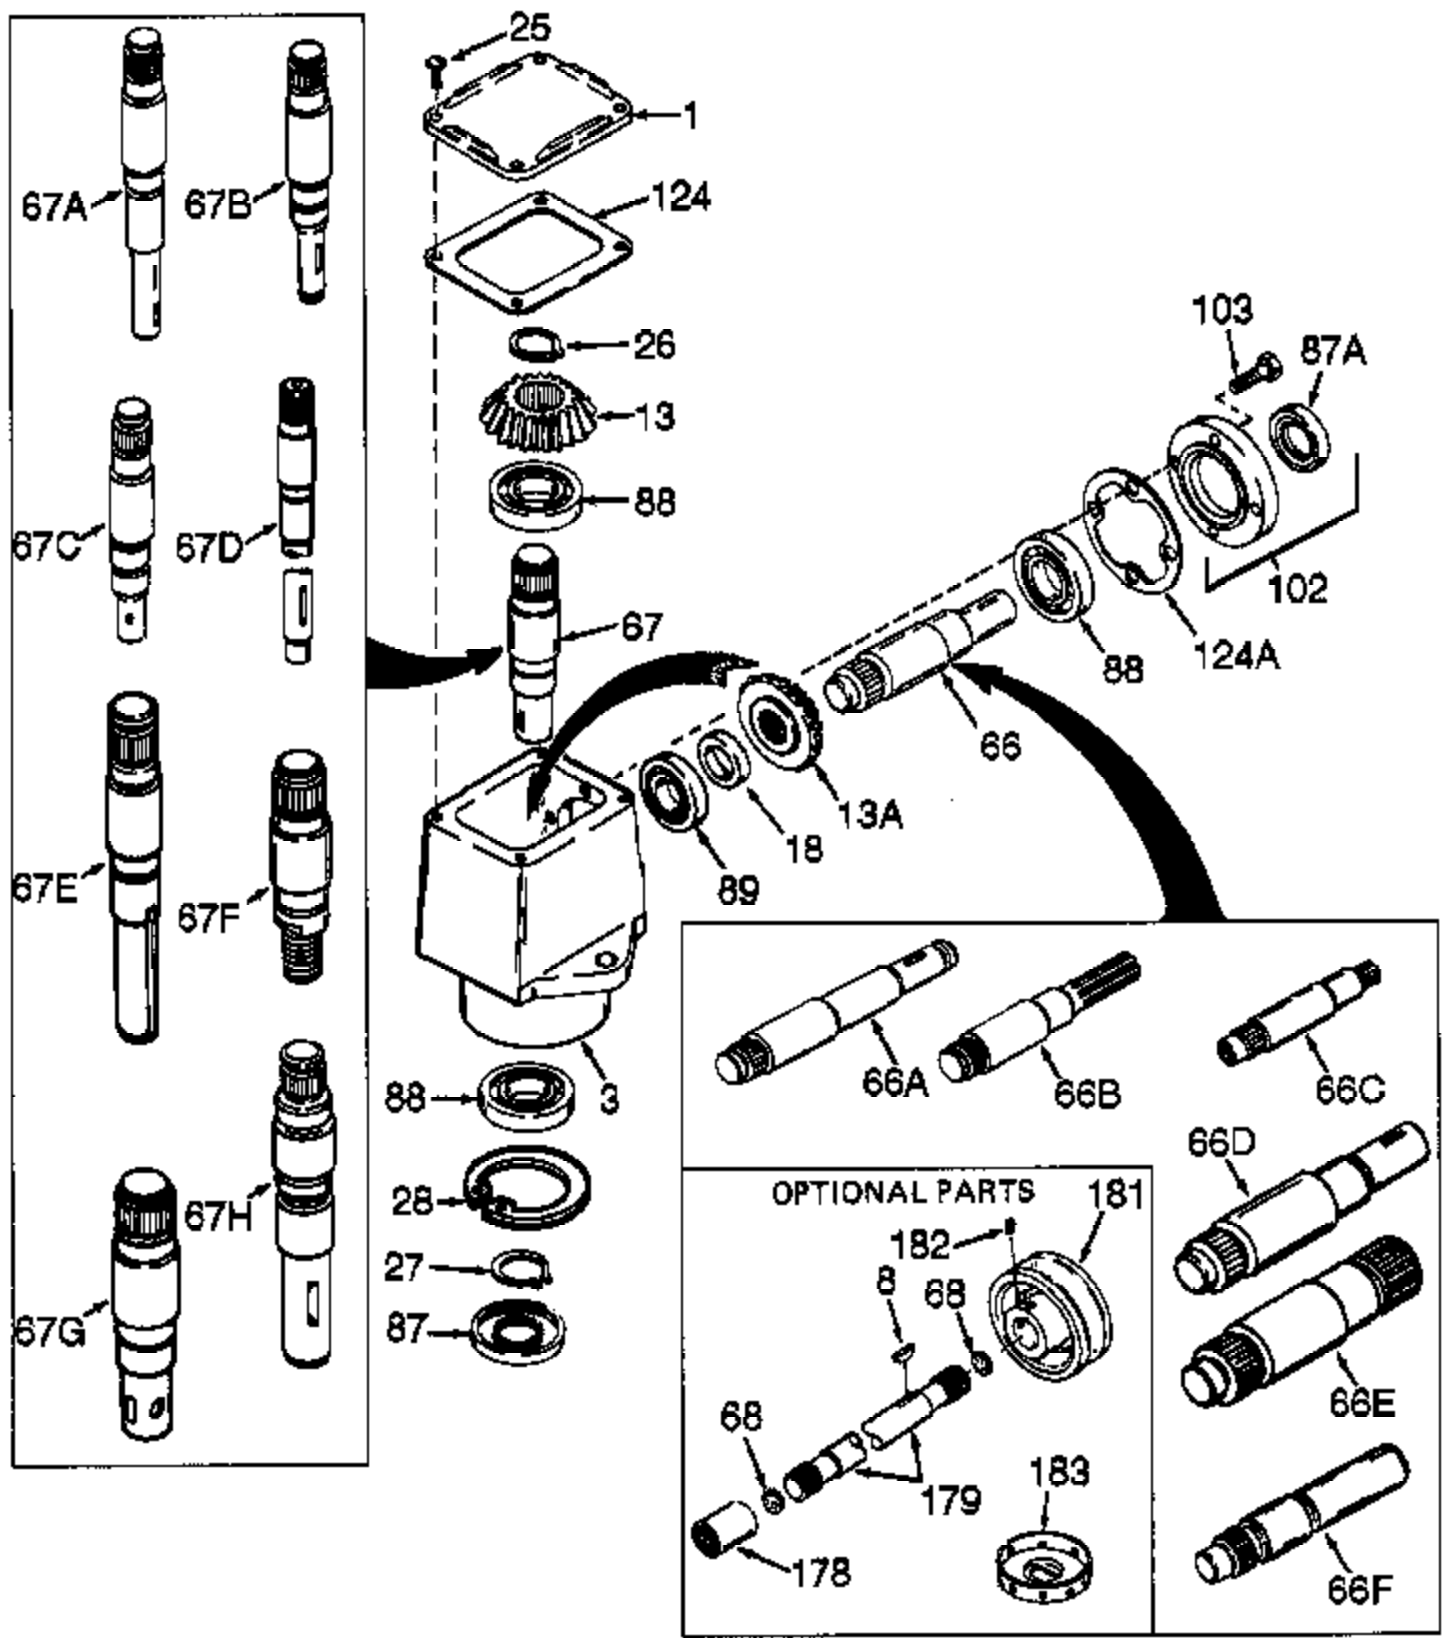

ILLUSTRATION SHOWS TYPICAL PARTS ONLY. ORDER BY PART NUMBER. PARTS NOT LISTED ARE SUPPLIED BY OEM.

Ref #	Part Number	Qty	Description
1	772035		Left Hand Cover
3	770026A		Right Angle Drive Housing
8	792057		Key (With lug extensions)
8	792047		Woodruff Key #9
13	778225		Miter Gear (14 teeth)(19/32" ID)
13A	778226		Miter Gear (24 teeth)(53/64" ID)
18			Spacer
25	792025		Screw, 10-24 x 1/2"
26	788040		Snap Ring
27	788019		Snap Ring
66F	776262		Input Shaft (7.375" long)
67H	776263		Output Shaft (5.342" long)
68	788039		Pelt Disc
87A	788031		Oil Seal
87	788029		Oil Seal
88	780034		Ball Bearing
89	780024		Ball Bearing
102	786029		Retainer Cap & Seal (Incl. 87A & 103)
103	792026		Screw, 1/4-20 x 7/8"
124A	788030B		Cap Gasket
124	788028		Cover Gasket
177A	XXXXX		(Not included with head assembly.)
177	XXXXX		THE FOLLOWING ARE OPTIONAL PARTS:
178	786028		Coupling (1-1/2" long)
178	786031		Coupling (1-5/16" long)
179	XXXXX		Input Connector Shaft
181	786030		Sheave (3-1/4" Dia.)
181	786059		Sheave (4" Dia.)
182	792027		Set Screw, 5/16-24 x 1/4
183	786044		Shield

RAD-4556-91 Page 2 of 2
Peerless