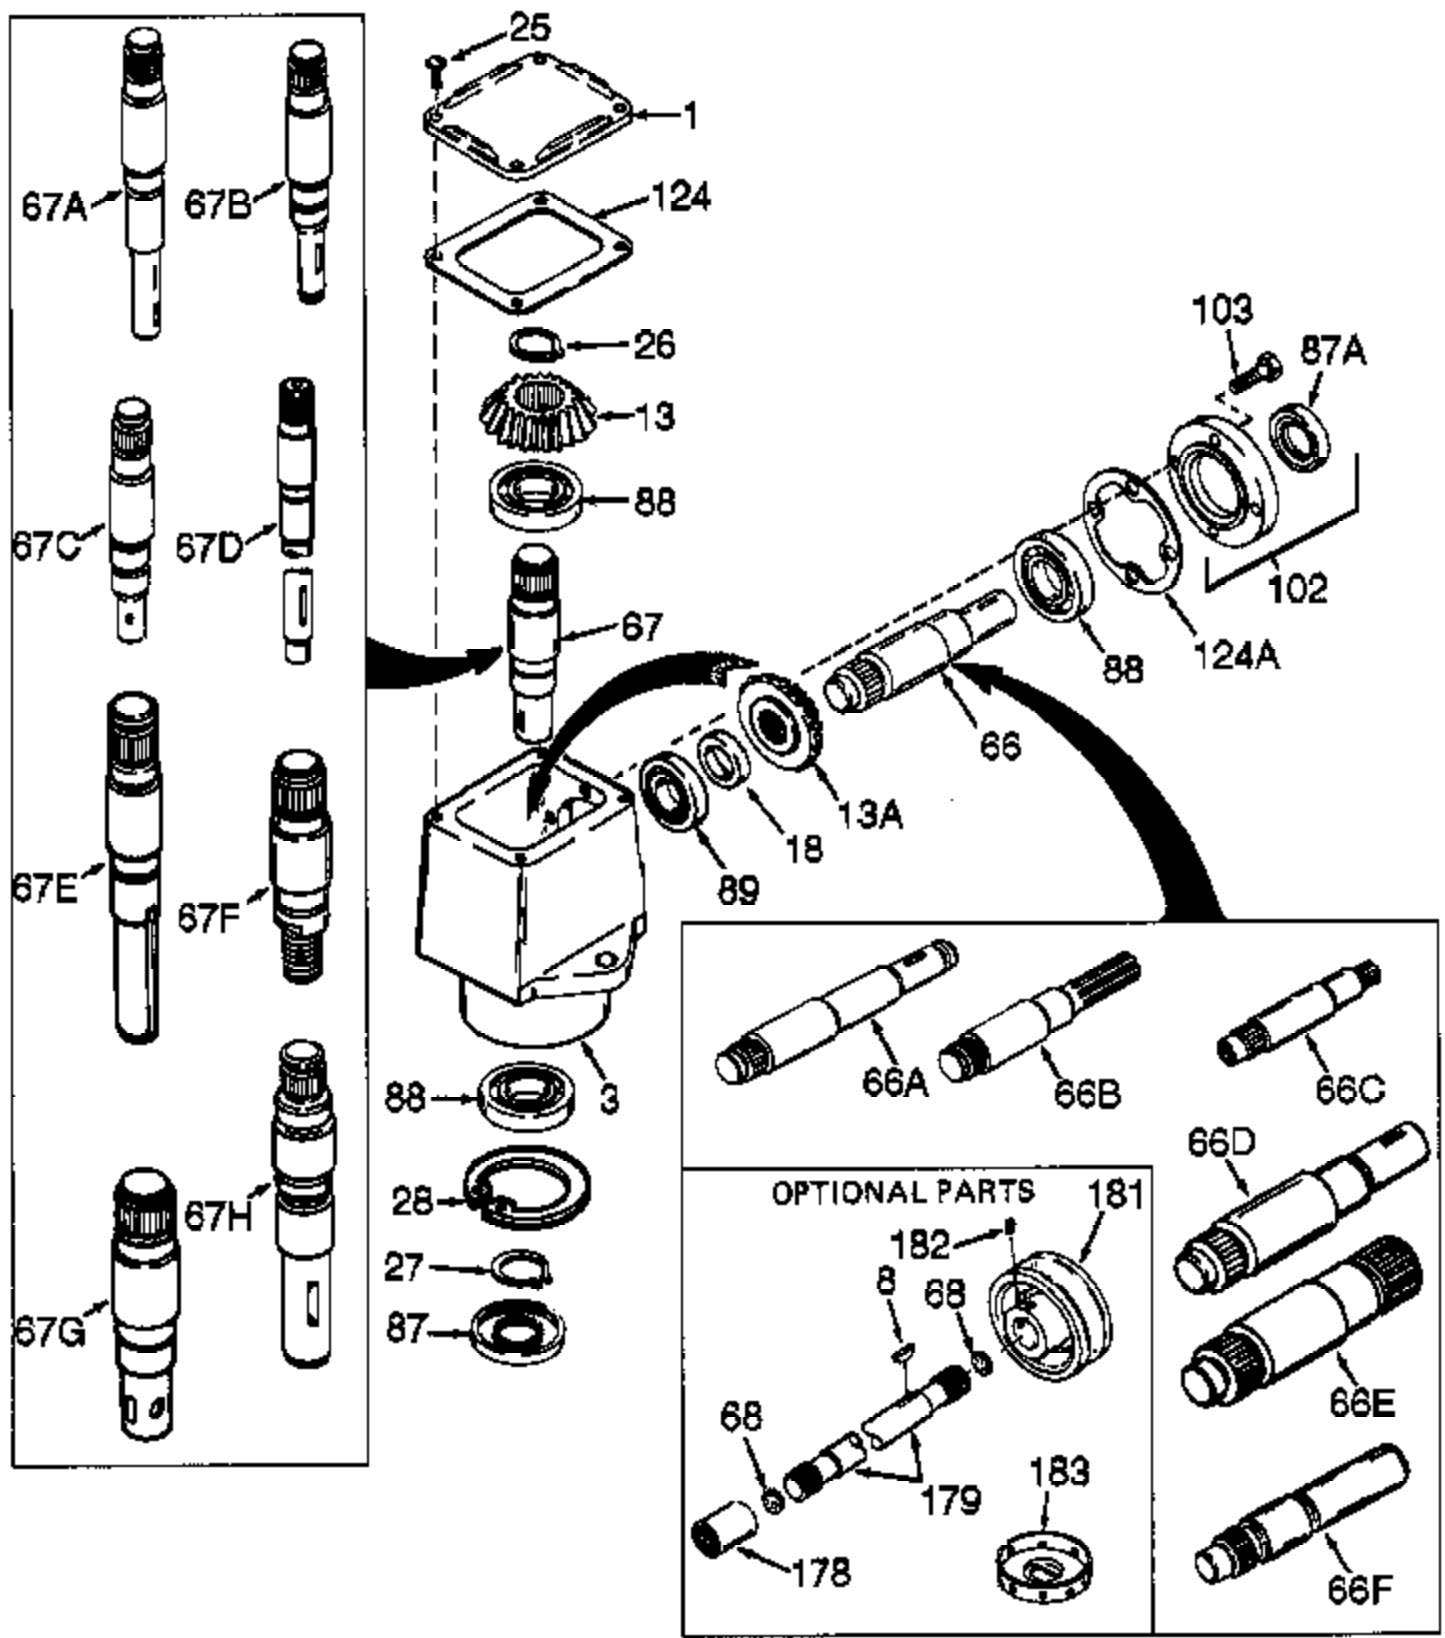

ILLUSTRATION SHOWS TYPICAL PARTS ONLY. ORDER BY PART NUMBER. PARTS NOT LISTED ARE SUPPLIED BY OEM.

Ref #	Part Number	Qty	Description
1	772035		Left Hand Cover
3	770026A		Right Angle Drive Housing
8	792057		Key (With lug extensions)
8	792047		Woodruff Key #9
13A	778046		Miter Gear (22 teeth)(7/8" ID)
13	778046		Miter Gear (22 teeth)(7/8" ID)
25	792025		Screw, 10-24 x 1/2"
26	788018		Snap Ring
27	788019		Snap Ring
66	776152		Input Shaft (5.015" long)
67	776095		Output Shaft (3-31/32" long)
68	788039		Felt Disc
87	788029		Oil Seal
87A	788031		Oil Seal
88	780034		Ball Bearing
89	780024		Ball Bearing
102	786029		Retainer Cap & Seal (Incl. 87A & 103)
103	792026		Screw, 1/4-20 x 7/8"
124A	788030B		Cap Gasket
124	788028		Cover Gasket
177A	XXXXX		(Not included with head assembly.)
177	XXXXX		THE FOLLOWING ARE OPTIONAL PARTS:
178	786028		Coupling (1-1/2" long)
178	786031		Coupling (1-5/16" long)
179	XXXXX		Input Connector Shaft
181	786030		Sheave (3-1/4" Dia.)
181	786059		Sheave (4" Dia.)
182	792027		Set Screw, 5/16-24 x 1/4
183	786044		Shield

RAD-3660-PS1 Page 2 of 2  
Peerless Oil Seal