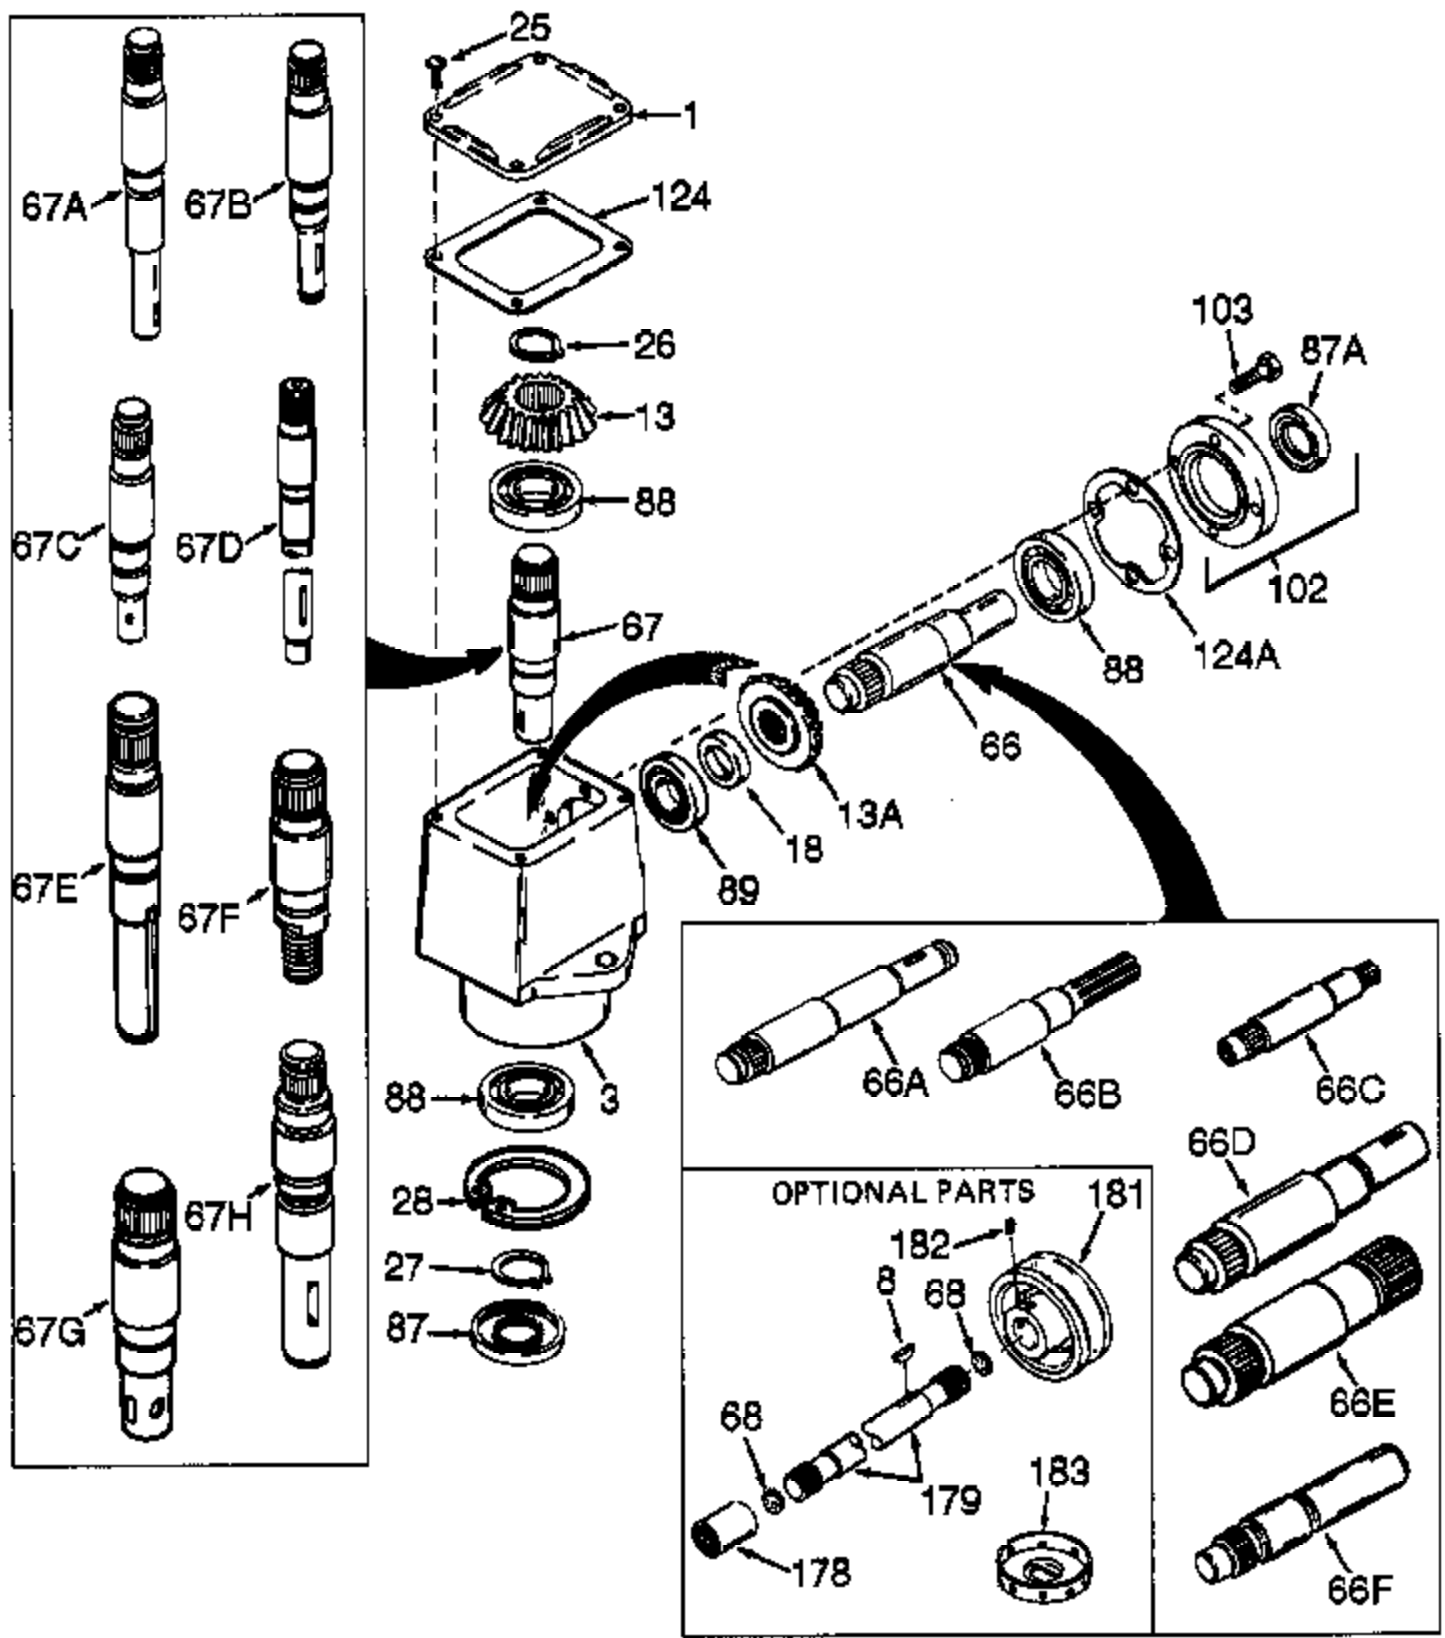

ILLUSTRATION SHOWS TYPICAL PARTS ONLY. ORDER BY PART NUMBER. PARTS NOT LISTED ARE SUPPLIED BY OEM.

Ref #	Part Number	Qty	Description
	794251		L.H. Head Assy(Incl. 1 thru 124A)
1	772035		Left Hand Cover
3	770026A		Right Angle Drive Housing
8	792057		Key (With lug extensions)
8	792047		Woodruff Key #9
13	778046		Miter Gear (22 teeth)(7/8" ID)
13A	778046		Miter Gear (22 teeth)(7/8" ID)
25	792025		Screw, 10-24 x 1/2"
26	788018		Snap Ring
27	788019		Snap Ring
66B	776194		Input Shaft (5" long)
67B	776186		Output Shaft (4-17/32" long)
68	788039		Pelt Disc
87	788029		Oil Seal
87A	788031		Oil Seal
88	780034		Ball Bearing
89	780024		Ball Bearing
102	786029		Retainer Cap & Seal (Incl. 87A & 103)
103	792026		Screw, 1/4-20 x 7/8"
124A	788030B		Cap Gasket
124	788028		Cover Gasket
177A	XXXXX		(Not included with head assembly.)
177	XXXXX		THE FOLLOWING ARE OPTIONAL PARTS:
178	786028		Coupling (1-1/2" long)
178	786031		Coupling (1-5/16" long)
179	XXXXX		Input Connector Shaft
181	786030		Sheave (3-1/4" Dia.)
181	786059		Sheave (4" Dia.)
182	792027		Set Screw, 5/16-24 x 1/4
183	786044		Shield

RAD-3488-91 Page 2 of 2
Peerless