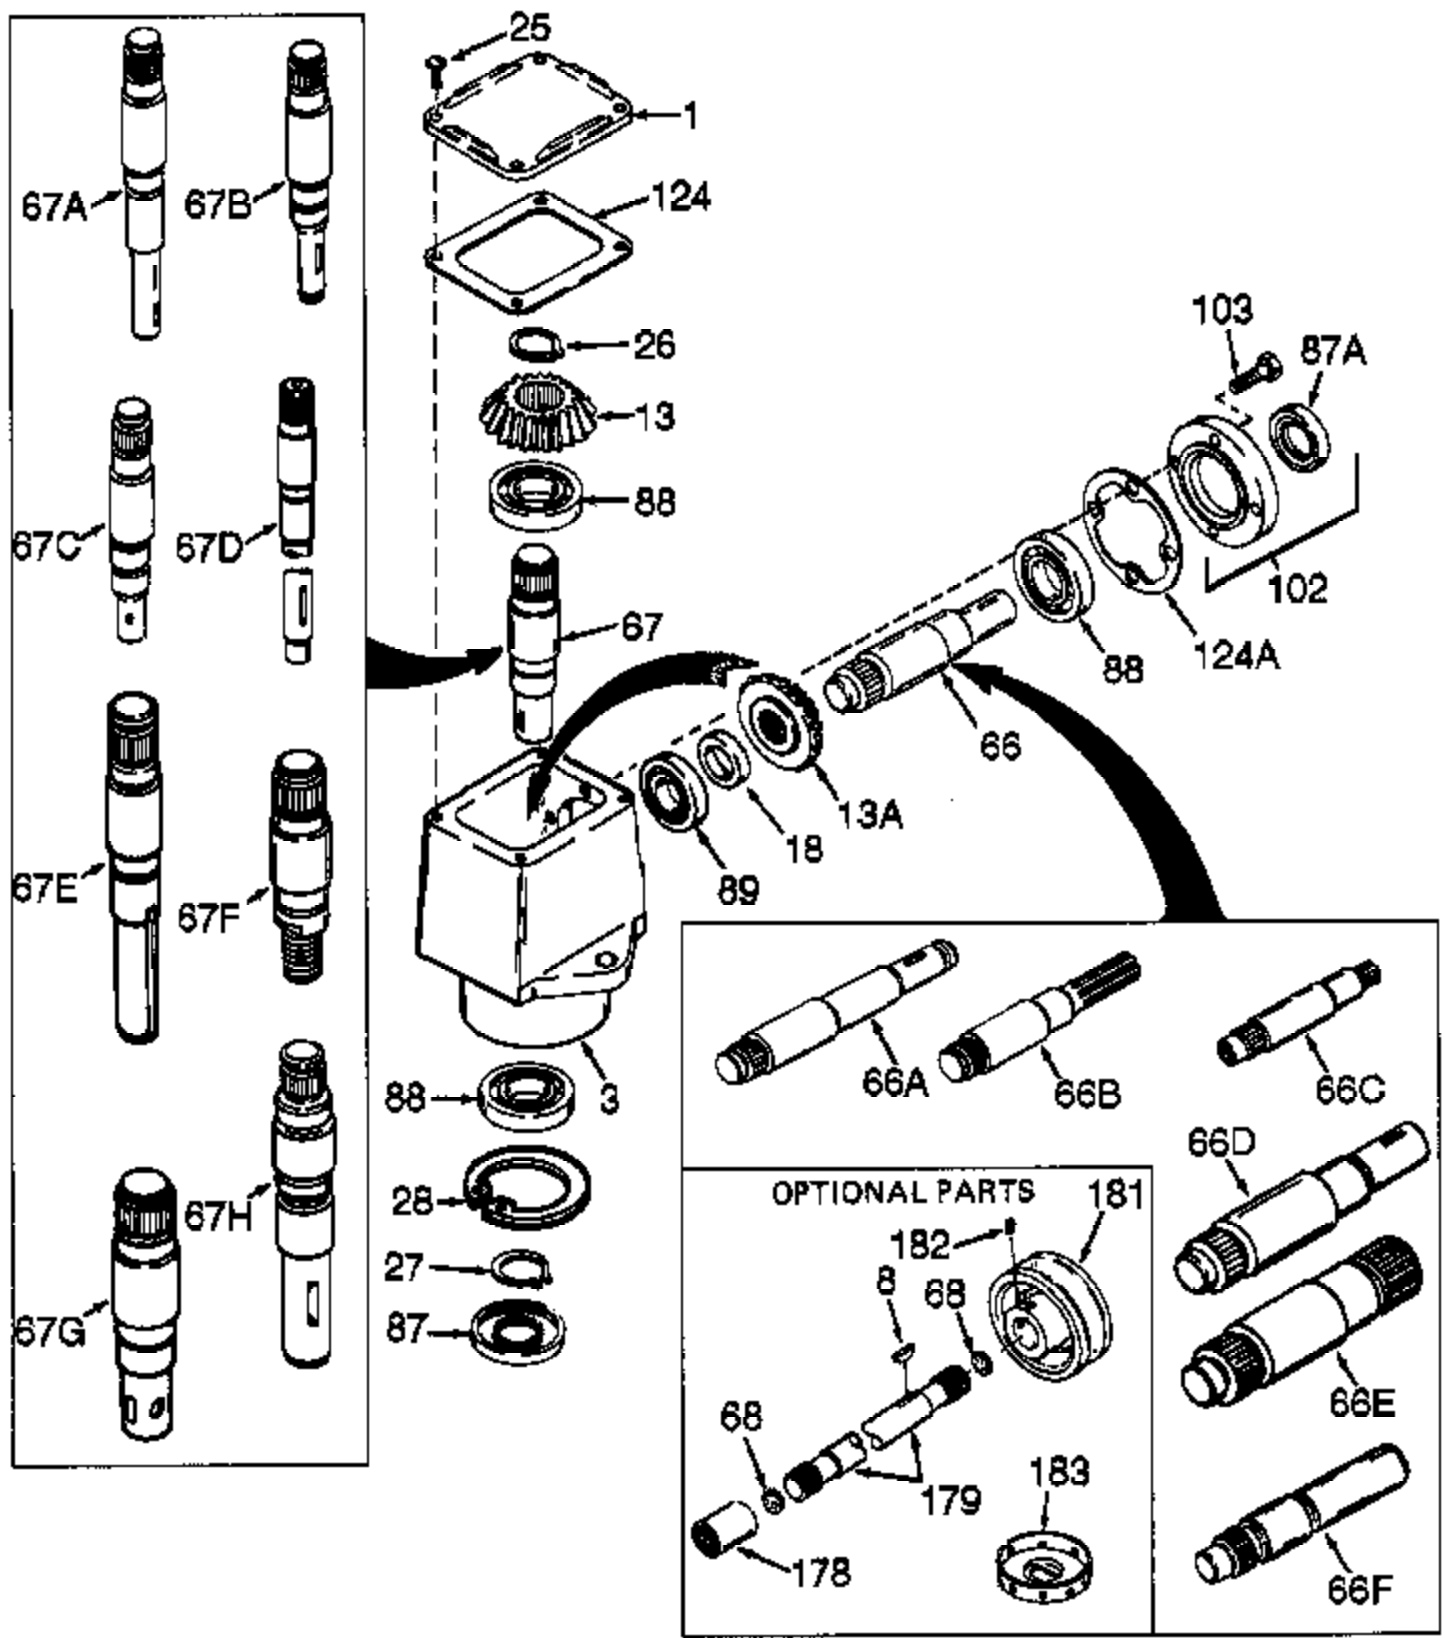

ILLUSTRATION SHOWS TYPICAL PARTS ONLY. ORDER BY PART NUMBER. PARTS NOT LISTED ARE SUPPLIED BY OEM.

Ref #	Part Number	Qty	Description
1	772035		Left Hand Cover
3	770026A		Right Angle Drive Housing
8	792057		Key (With lug extensions)
8	792047		Woodruff Key #9
13A	778046		Miter Gear (22 teeth)(7/8" ID)
13	778046		Miter Gear (22 teeth)(7/8" ID)
25	792025		Screw, 10-24 x 1/2"
26	788018		Snap Ring
27	788019		Snap Ring
66	776152		Input Shaft (5.015" long)
67	776180		Output Shaft (6-1/32" long)
68	788039		Felt Disc
87	788029		Oil Seal
87A	788031		Oil Seal
88	780034		Ball Bearing
89	780024		Ball Bearing
102	786029		Retainer Cap & Seal (Incl. 87A & 103)
103	792026		Screw, 1/4-20 x 7/8"
124A	788030B		Cap Gasket
124	788028		Cover Gasket
177A	XXXXX		(Not included with head assembly.)
177	XXXXX		THE FOLLOWING ARE OPTIONAL PARTS:
178	786028		Coupling (1-1/2" long)
178	786031		Coupling (1-5/16" long)
179	XXXXX		Input Connector Shaft
181	786030		Sheave (3-1/4" Dia.)
181	786059		Sheave (4" Dia.)
182	792027		Set Screw, 5/16-24 x 1/4
183	786044		Shield

RAD-3283-PS1 Page 2 of 2
Peerless Oil Seal