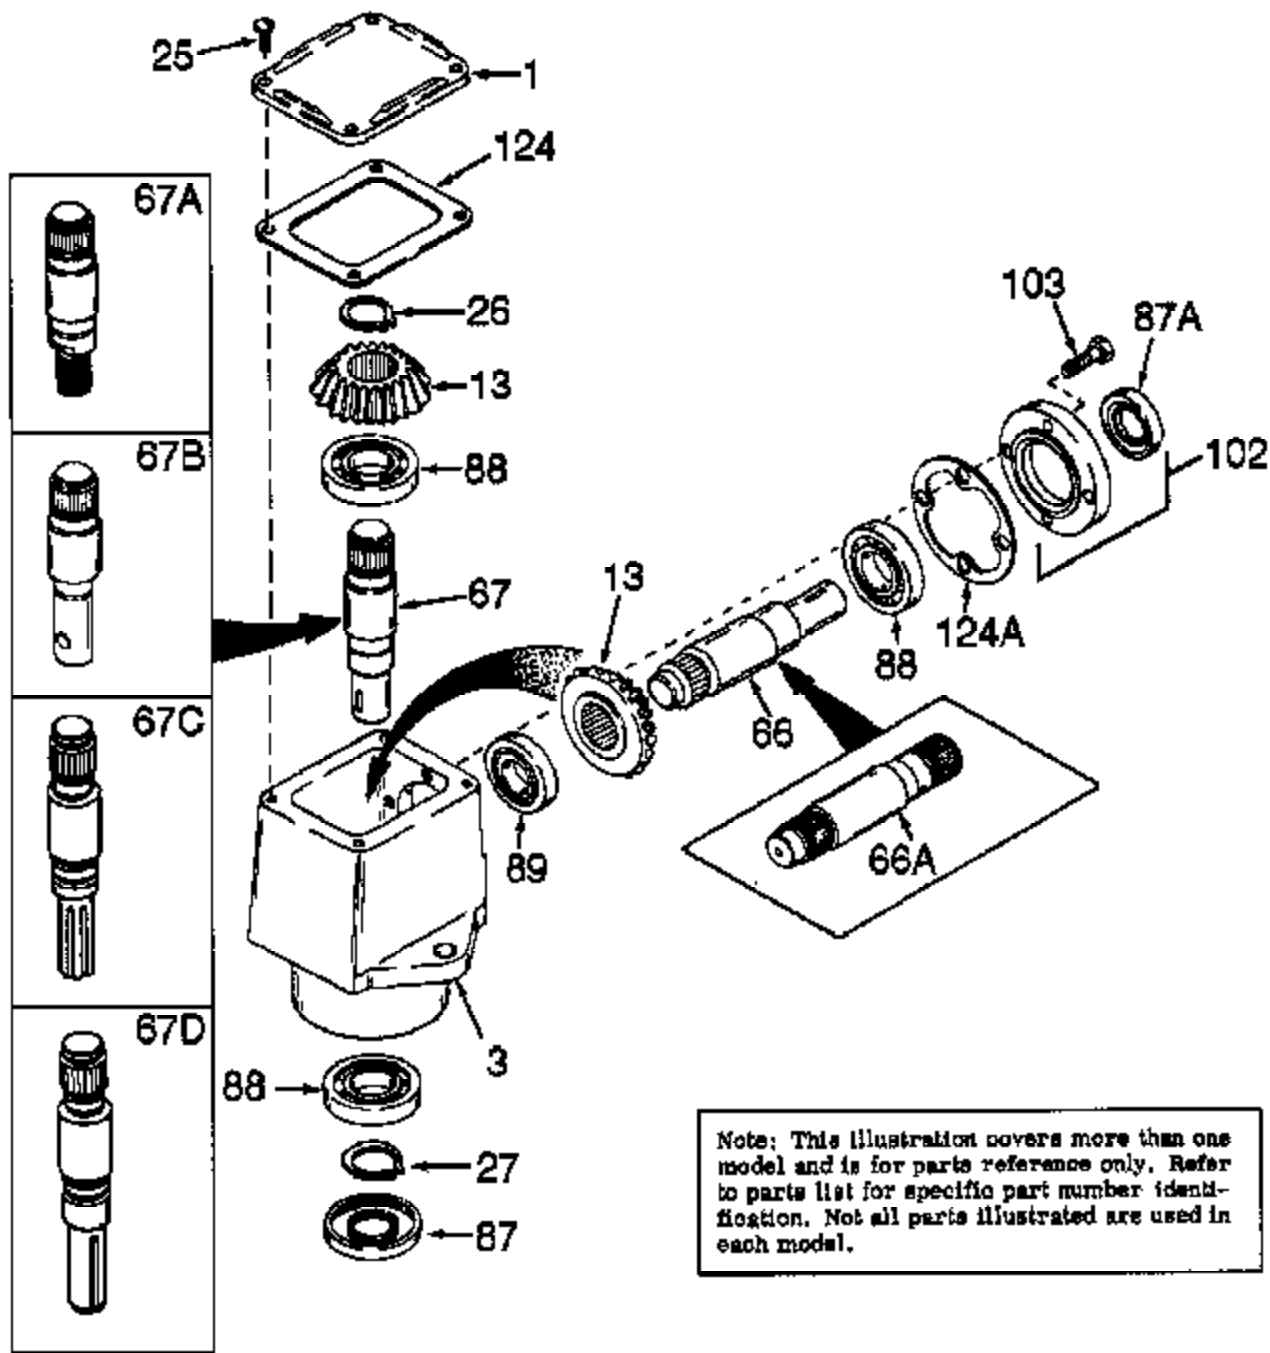

**NOTE: PARTS NOT ILLUSTRATED  
OR LISTED ARE SUPPLIED BY  
EQUIPMENT MANUFACTURER.**

Ref #	Part Number	Qty	Description
1	772067		Cover
3	770026		Right Angle Drive Housing
13	778046		Miter Gear
25	792025		Screw, 10-24 x 1/2"
26	792018		Snap Ring
27	788019		Snap Ring
66A	776150		Input Pinion Shaft
67D	776163		Output Shaft
87A	788031		Oil Seal
87	788029		Oil Seal
88	780034		Ball Bearing
89	780024		Ball Bearing
102	786029		Retainer Cap & Seal (Incl. 87A & 103)
103	792026		Screw, 1/4-20 x 7/8"
124A	788030B		Cap Gasket
124	788028		Cover Gasket

RAD-2929-P91 Page 2 of 2  
Peerless