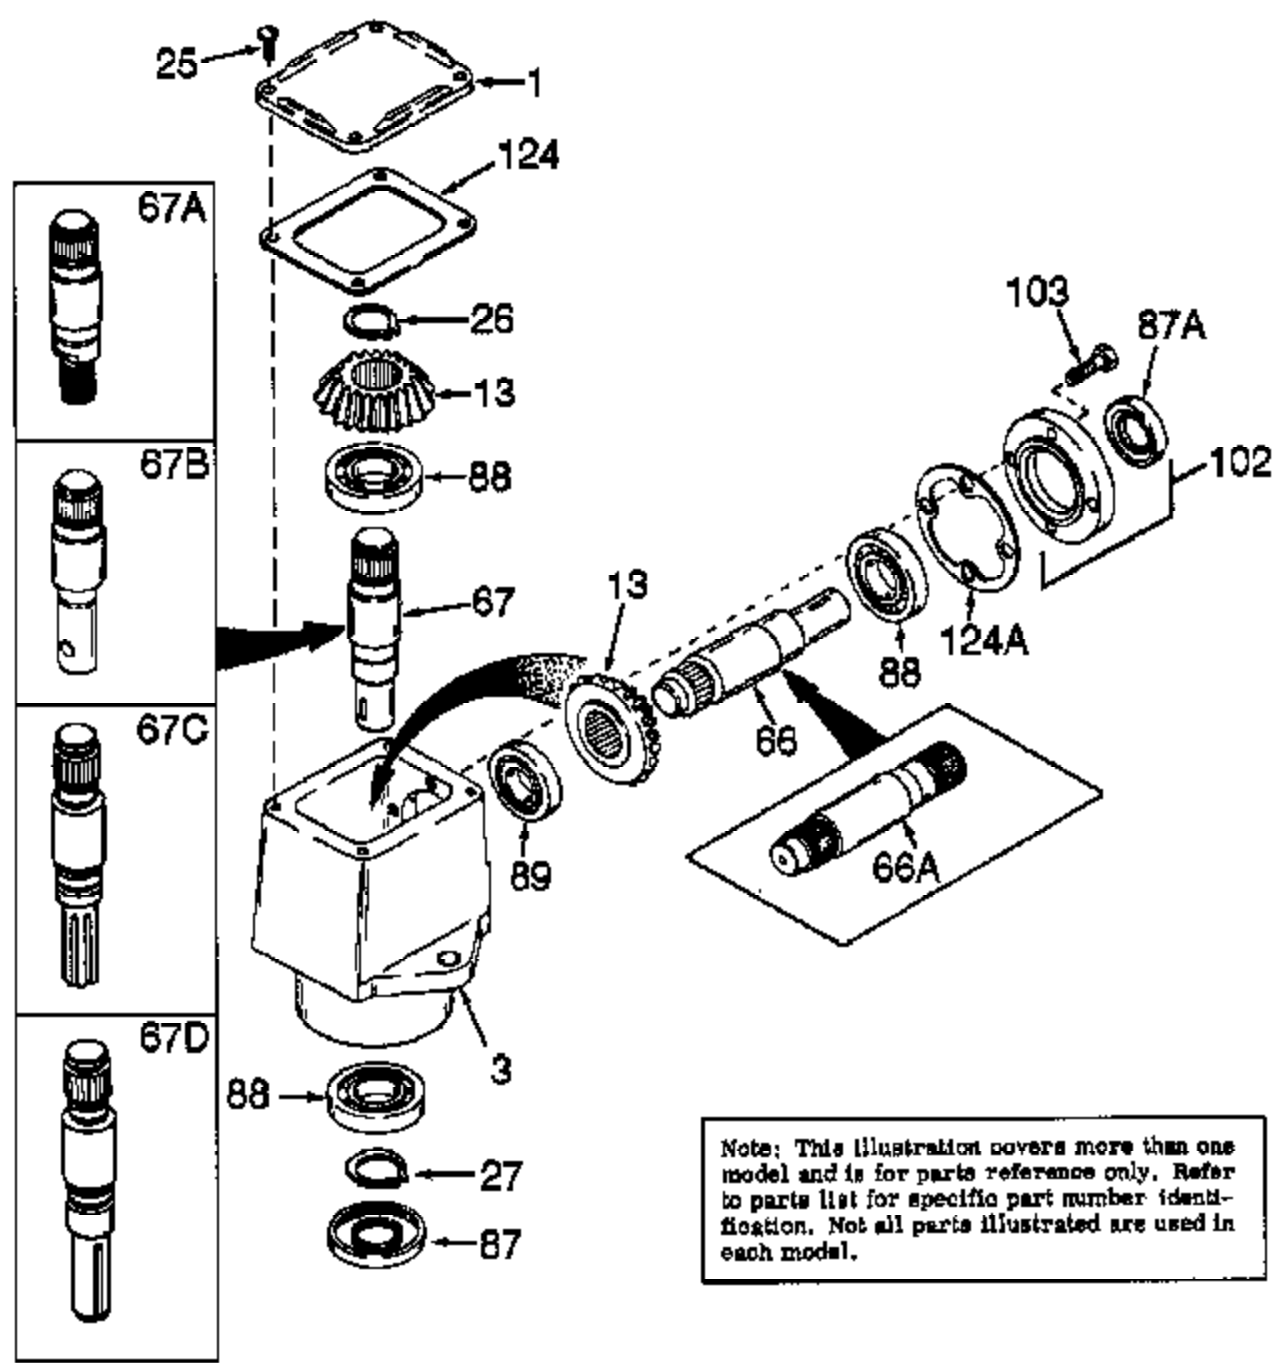

**NOTE: PARTS NOT ILLUSTRATED
OR LISTED ARE SUPPLIED BY
EQUIPMENT MANUFACTURER.**

Ref #	Part Number	Qty	Description
	794092		L.H. Head Assy (Incl. 1 thru 124A)
1	772035		Left Hand Cover
3	770026		Right Angle Drive Housing
13	778046		Miter Gear
25	792025		Screw, 10-24 x 1/2"
26	788018		Snap Ring
27	788019		Snap Ring
66A	776125		Input Pinion Shaft
67	776066		Output Shaft
87A	788031		Oil Seal
87	788029		Oil Seal
88	780034		Ball Bearing
89	780024	RAD-2326-P91	Ball Bearing Page 2 of 2
102	786029	Peerless	Retainer Cap & Seal (Incl. 87A & 103)
103	792026		Screw, 1/4-20 x 7/8"
124A	788030B		Cap Gasket
124	788028		Cover Gasket