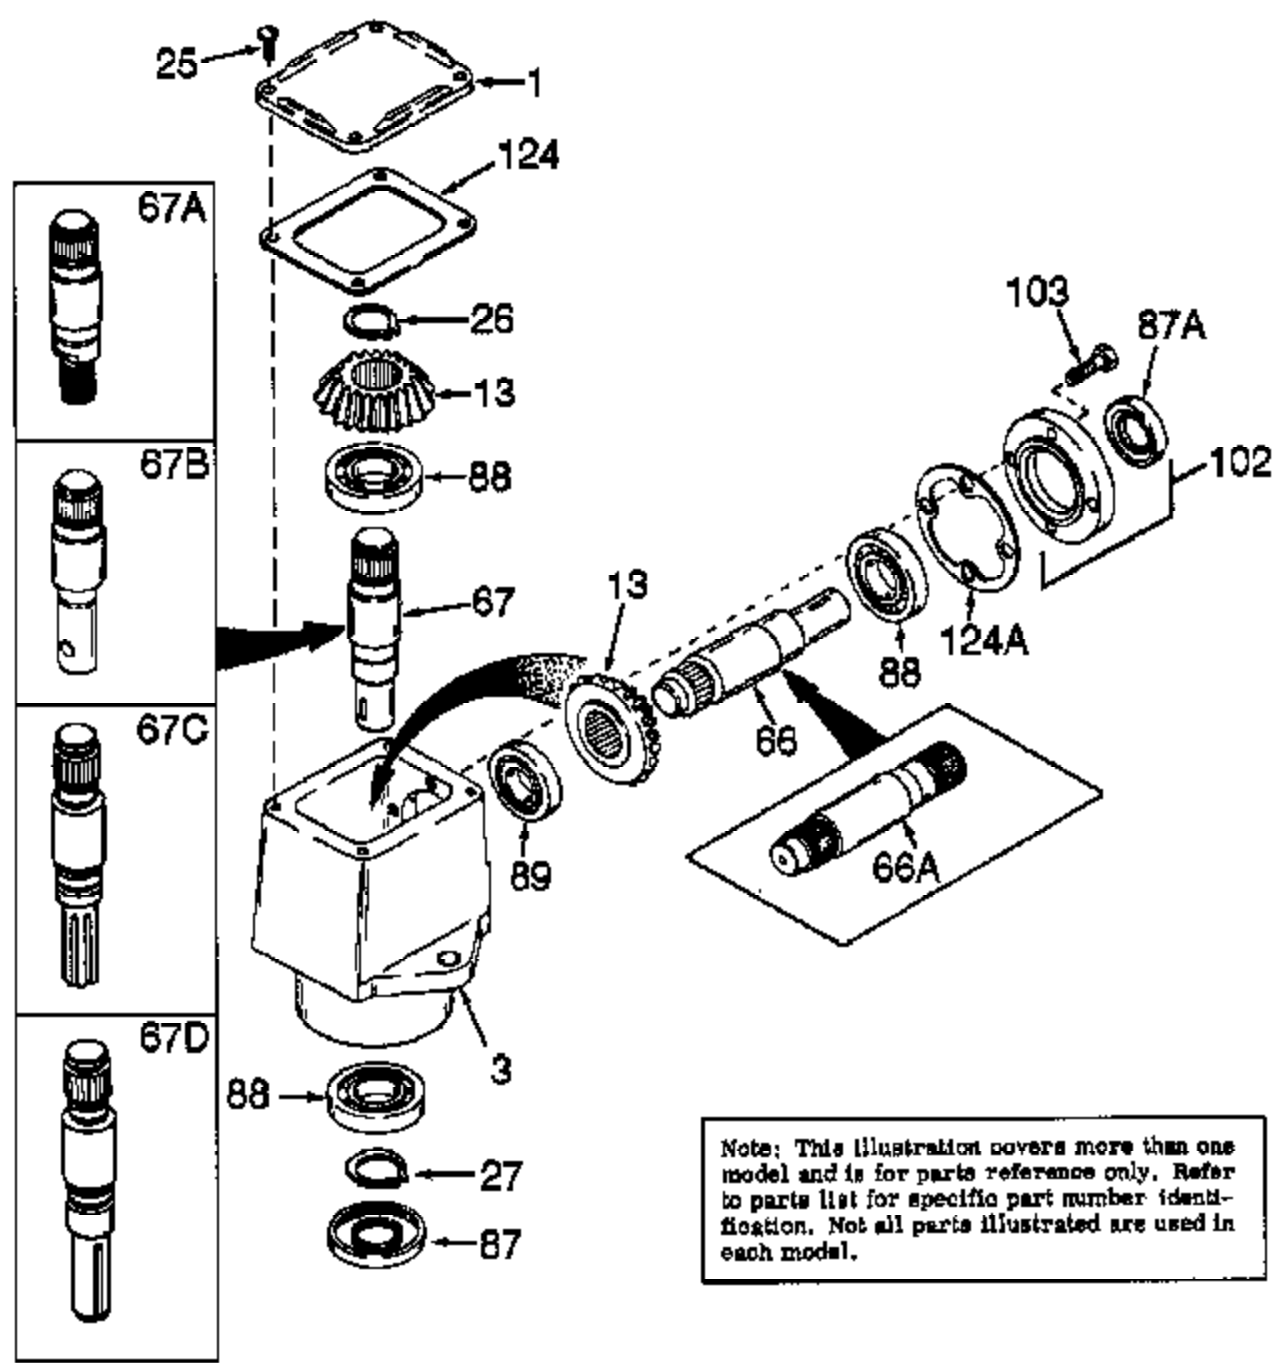

**NOTE: PARTS NOT ILLUSTRATED
OR LISTED ARE SUPPLIED BY
EQUIPMENT MANUFACTURER.**

Note: This illustration covers more than one model and is for parts reference only. Refer to parts list for specific part number identification. Not all parts illustrated are used in each model.

Ref #	Part Number	Qty	Description
	794042		L.H. Head Assy (Incl. 1 thru 124A)
1	772035		Left Hand Cover
3	770026		Right Angle Drive Housing
13	778046		Miter Gear
25	792025		Screw, 10-24 x 1/2"
26	788018		Snap Ring
27	788019		Snap Ring
66	776041		Input Pinion Shaft
67A	776092		Output Shaft
87	788029		Oil Seal
87A	788031		Oil Seal
88	780034		Ball Bearing
89	780024	RAD-1844-P91	Ball Bearing Page 2 of 2
102	786029	Peerless	Retainer Cap & Seal (Incl. 87A & 103)
103	792026		Screw, 1/4-20 x 7/8"
124A	788030B		Cap Gasket
124	788028		Cover Gasket