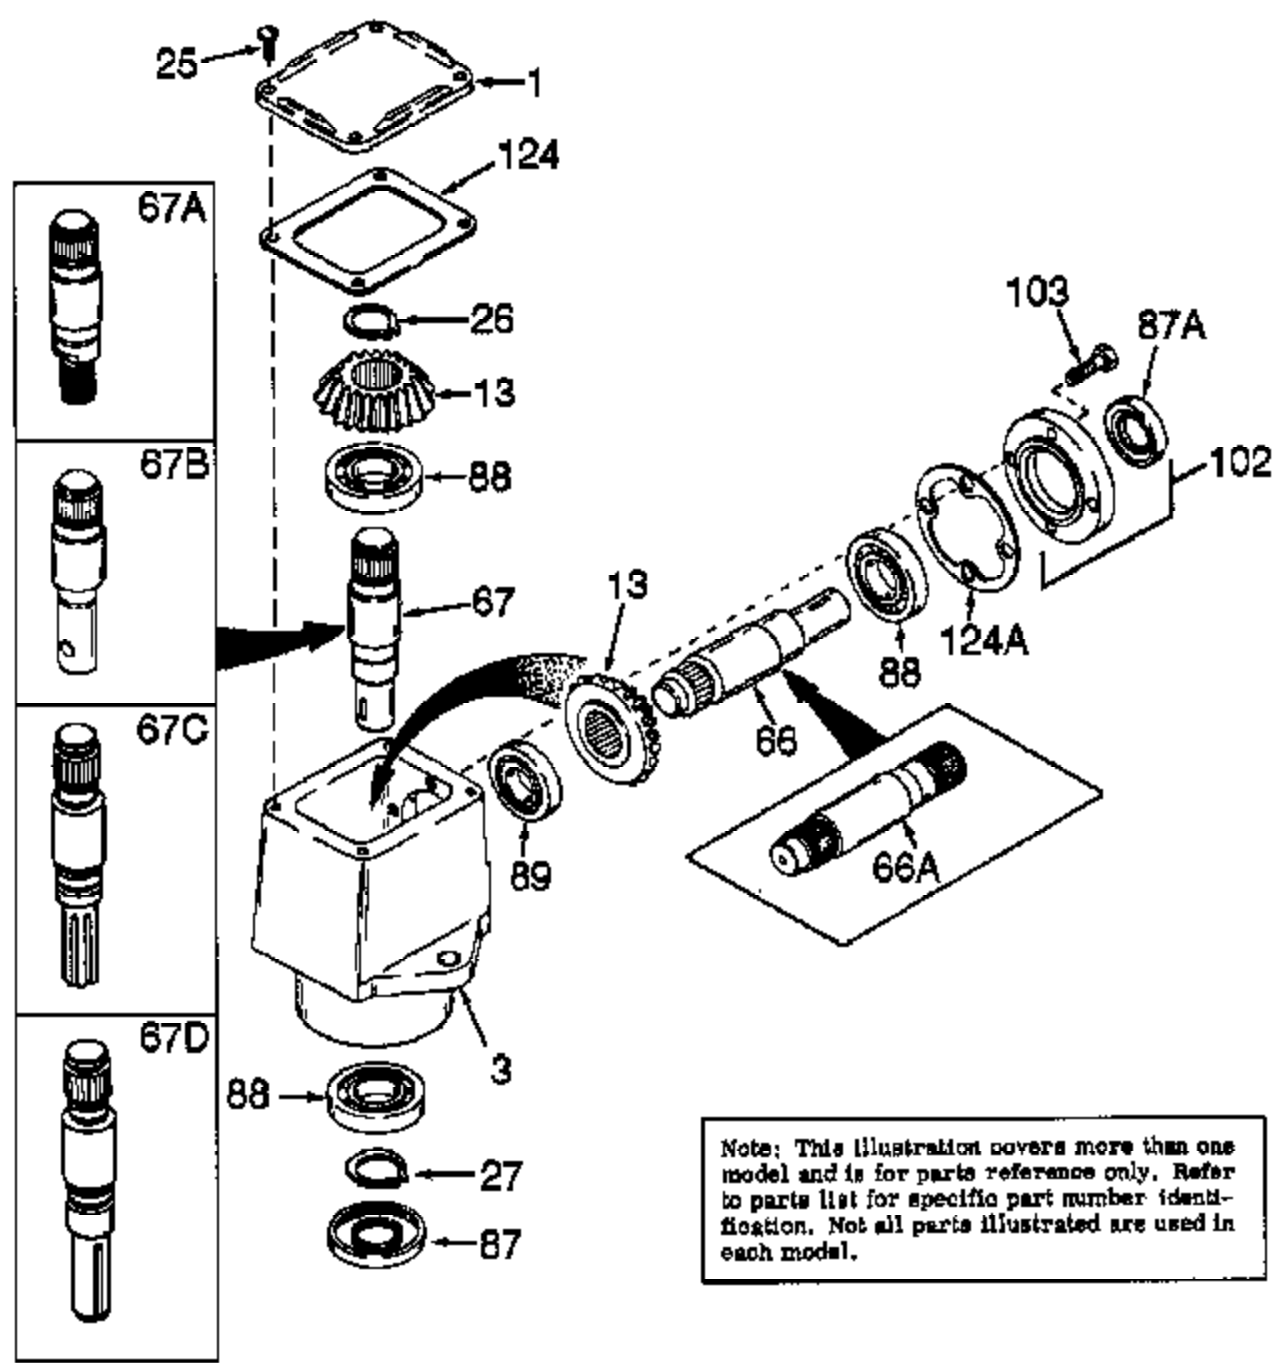

**NOTE: PARTS NOT ILLUSTRATED
OR LISTED ARE SUPPLIED BY
EQUIPMENT MANUFACTURER.**

Note: This illustration covers more than one model and is for parts reference only. Refer to parts list for specific part number identification. Not all parts illustrated are used in each model.

Ref #	Part Number	Qty	Description
	794036		L.H. Head Assy (Incl. 1 thru 124A)
1	772035		Left Hand Cover
3	770026		Right Angle Drive Housing
13	778046		Miter Gear
25	792025		Screw, 10-24 x 1/2"
26	788018		Snap Ring
27	788019		Snap Ring
66A	776087		Input Pinion Shaft
67	776061		Output Shaft
87A	788031		Oil Seal
87	788029		Oil Seal
88	780034		Ball Bearing
89	780024	RAD-1786-P91	Ball Bearing
102	786029	Peerless	Retainer Cap & Seal (Incl. 87A & 103)
103	792043		Screw, 1/4-20 x 1"
124A	788030B		Cap Gasket
124	788028		Cover Gasket