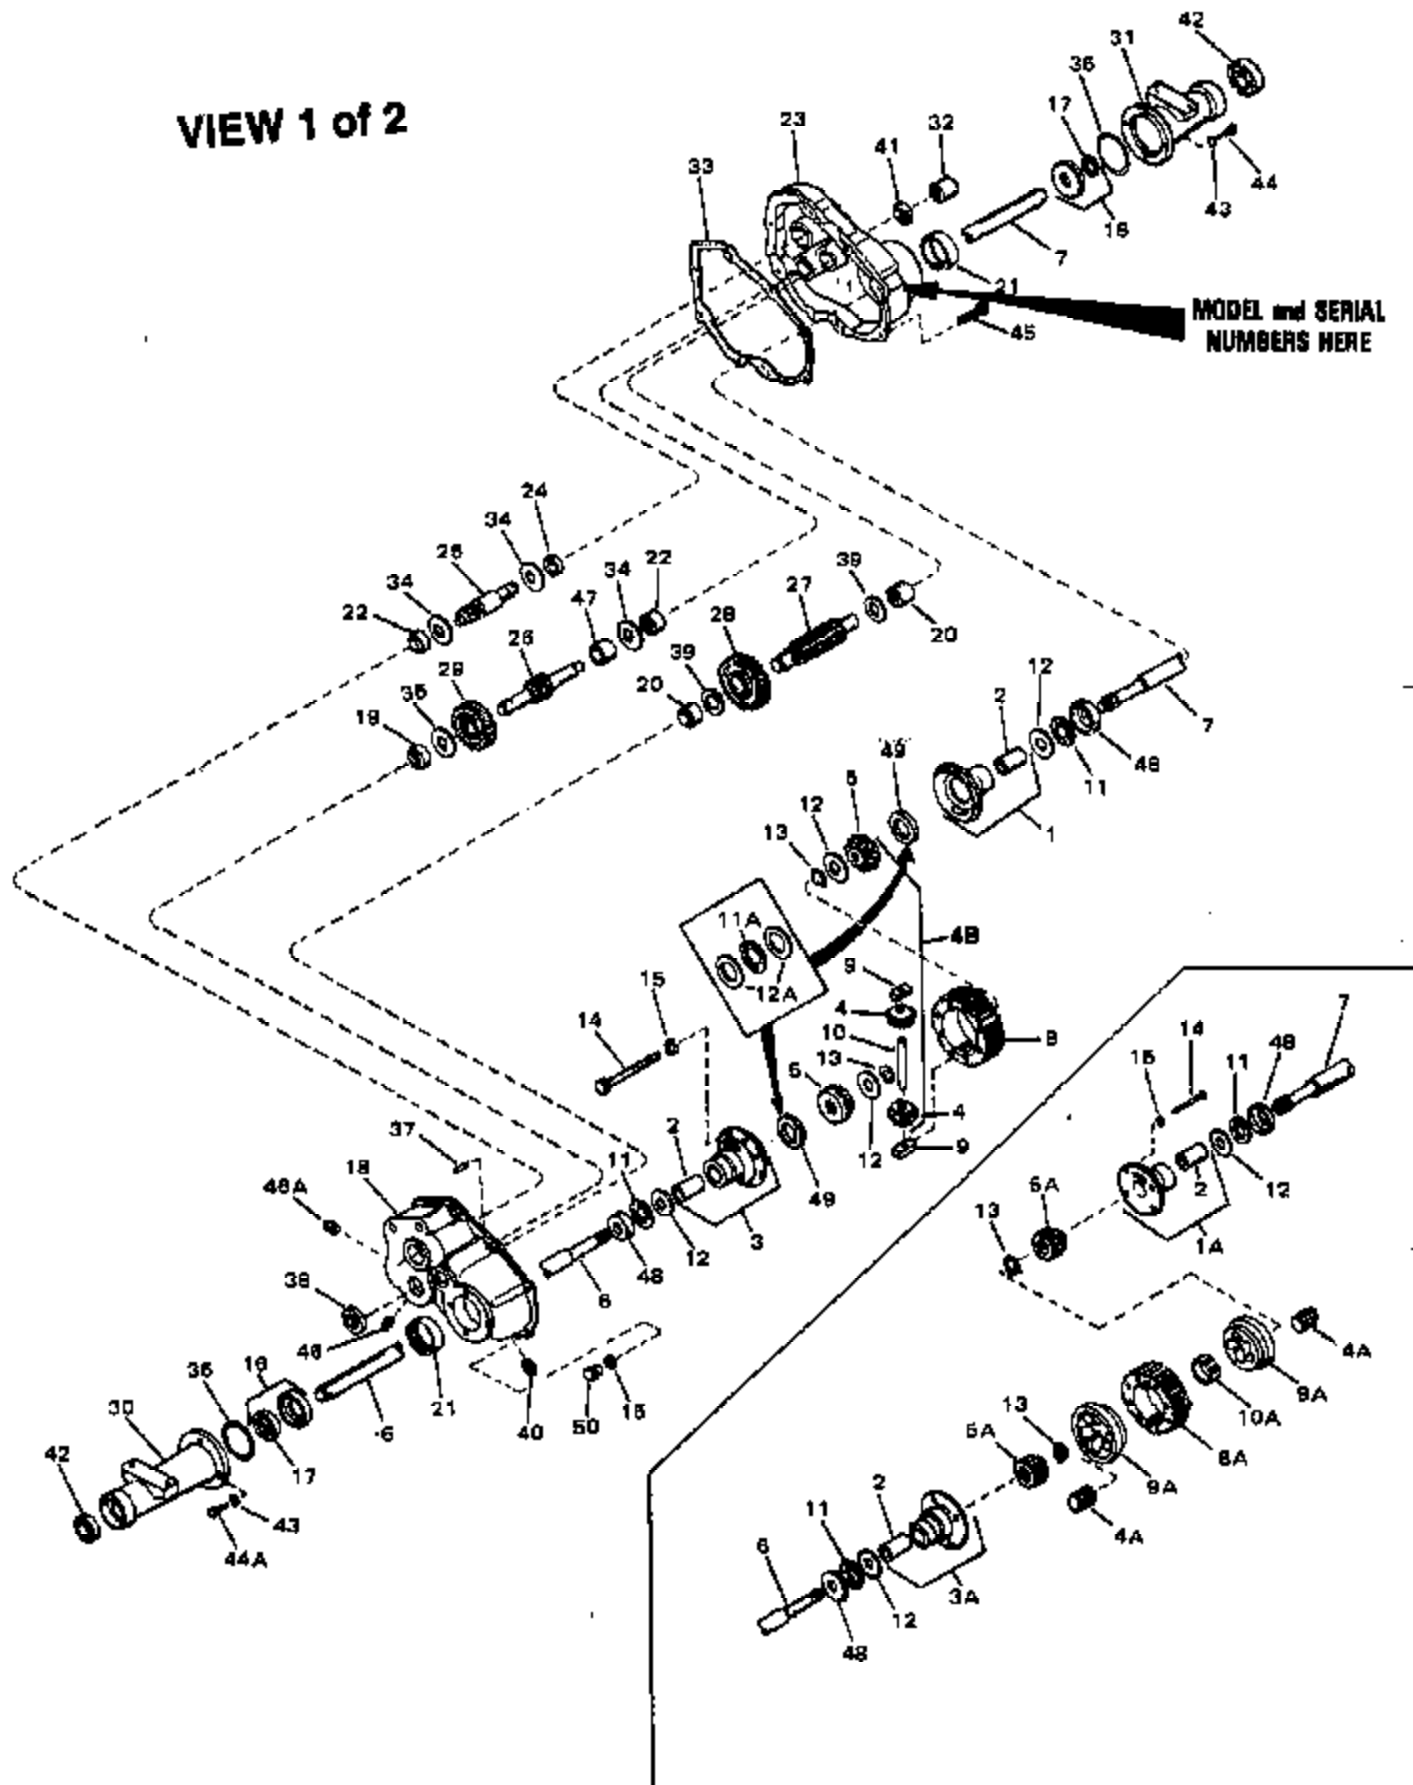

ILLUSTRATION SHOWS TYPICAL PARTS ONLY. ORDER BY PART NUMBER. PARTS NOT LISTED ARE SUPPLIED BY OEM.

VIEW 1 of 2

Ref #	Part Number	Qty	Description
1	772059		Cover Assembly (Incl. 107, 112, 114 & 117)
3	770045		Case Assembly (Incl. 107, 108, 112 & 117)
5	776065		Output Pinion
6	778036		Output Gear
14B	778147		Gear Kit (Incl. 13 & 14)
15	778033A		Ring Gear
16	786027		Drive Block
17	786019		Drive Pin
25	792007		Screw, 1/4-20 x 3/4"
26	792018		Snap Ring
29	780042		Thrust Washer
29A	780042		Thrust Washer (NOTE: One (1) washer 780107 can be used interchangeably in place of two (2) 780042 washers and one (1) 780039 thrust bearing in this location only.)
		2400-2407 Peerless #1	Page 2 of 4
31B	780107		Washer
31A	780075		Thrust Race
31	780052		Thrust Washer
34	786039		Spacer
39	786026		Dowel Pin
47C	774058A		Axle (13-11/32" long)
48C	774058A		Axle (13-11/32" long)
66	776063		Input Shaft & Pinion
67	776064		Brake Shaft & Gear
69	780007		Thrust Washer
85A	792010		Pipe Plug, 3/8" sq hd.
85B	792019		Magnetic Drain Plug
85	792010		Pipe Plug, 3/8" sq hd.
87	788008		Oil Seal
88	788005		Oil Seal
89	780050		Ball Bearing
96	780039		Thrust Bearing
96A	780039		Thrust Bearing (NOTE: One (1) washer 780107 can be used interchangeably in place of two (2) 780042 washers and one (1) 780039 thrust bearing in this location only.)
101	774072A		Differential Carrier (Incl. 139)
102	774071A		Differential Carrier (Incl. 139)
103	792005		Screw, 1/4-20 x 2-1/2"
104	792006		Lockwasher, 1/4"
107	780049		Needle Bearing (capped)
108	780074		Needle Bearing
112	780047		Needle Bearing (capped)
114	780046		Needle Bearing
117	780048		Needle Bearing
124	788023		Case & Cover Gasket
132	778037		Idler Gear
136	782019		Axle Housing (7.682" long)
138	782019		Axle Housing (7.682" long)
139	780041		Bushing
154	788021		Oil Seal & Retainer (Incl. 87)
155	792037		Screw, 5/16-18 x 1"
155A	792037		Screw, 5/16-18 x 1"
157	786038		Coupling
163	788024		Square Cut Seal
180	730229A		Gear Oil SAE 80W90