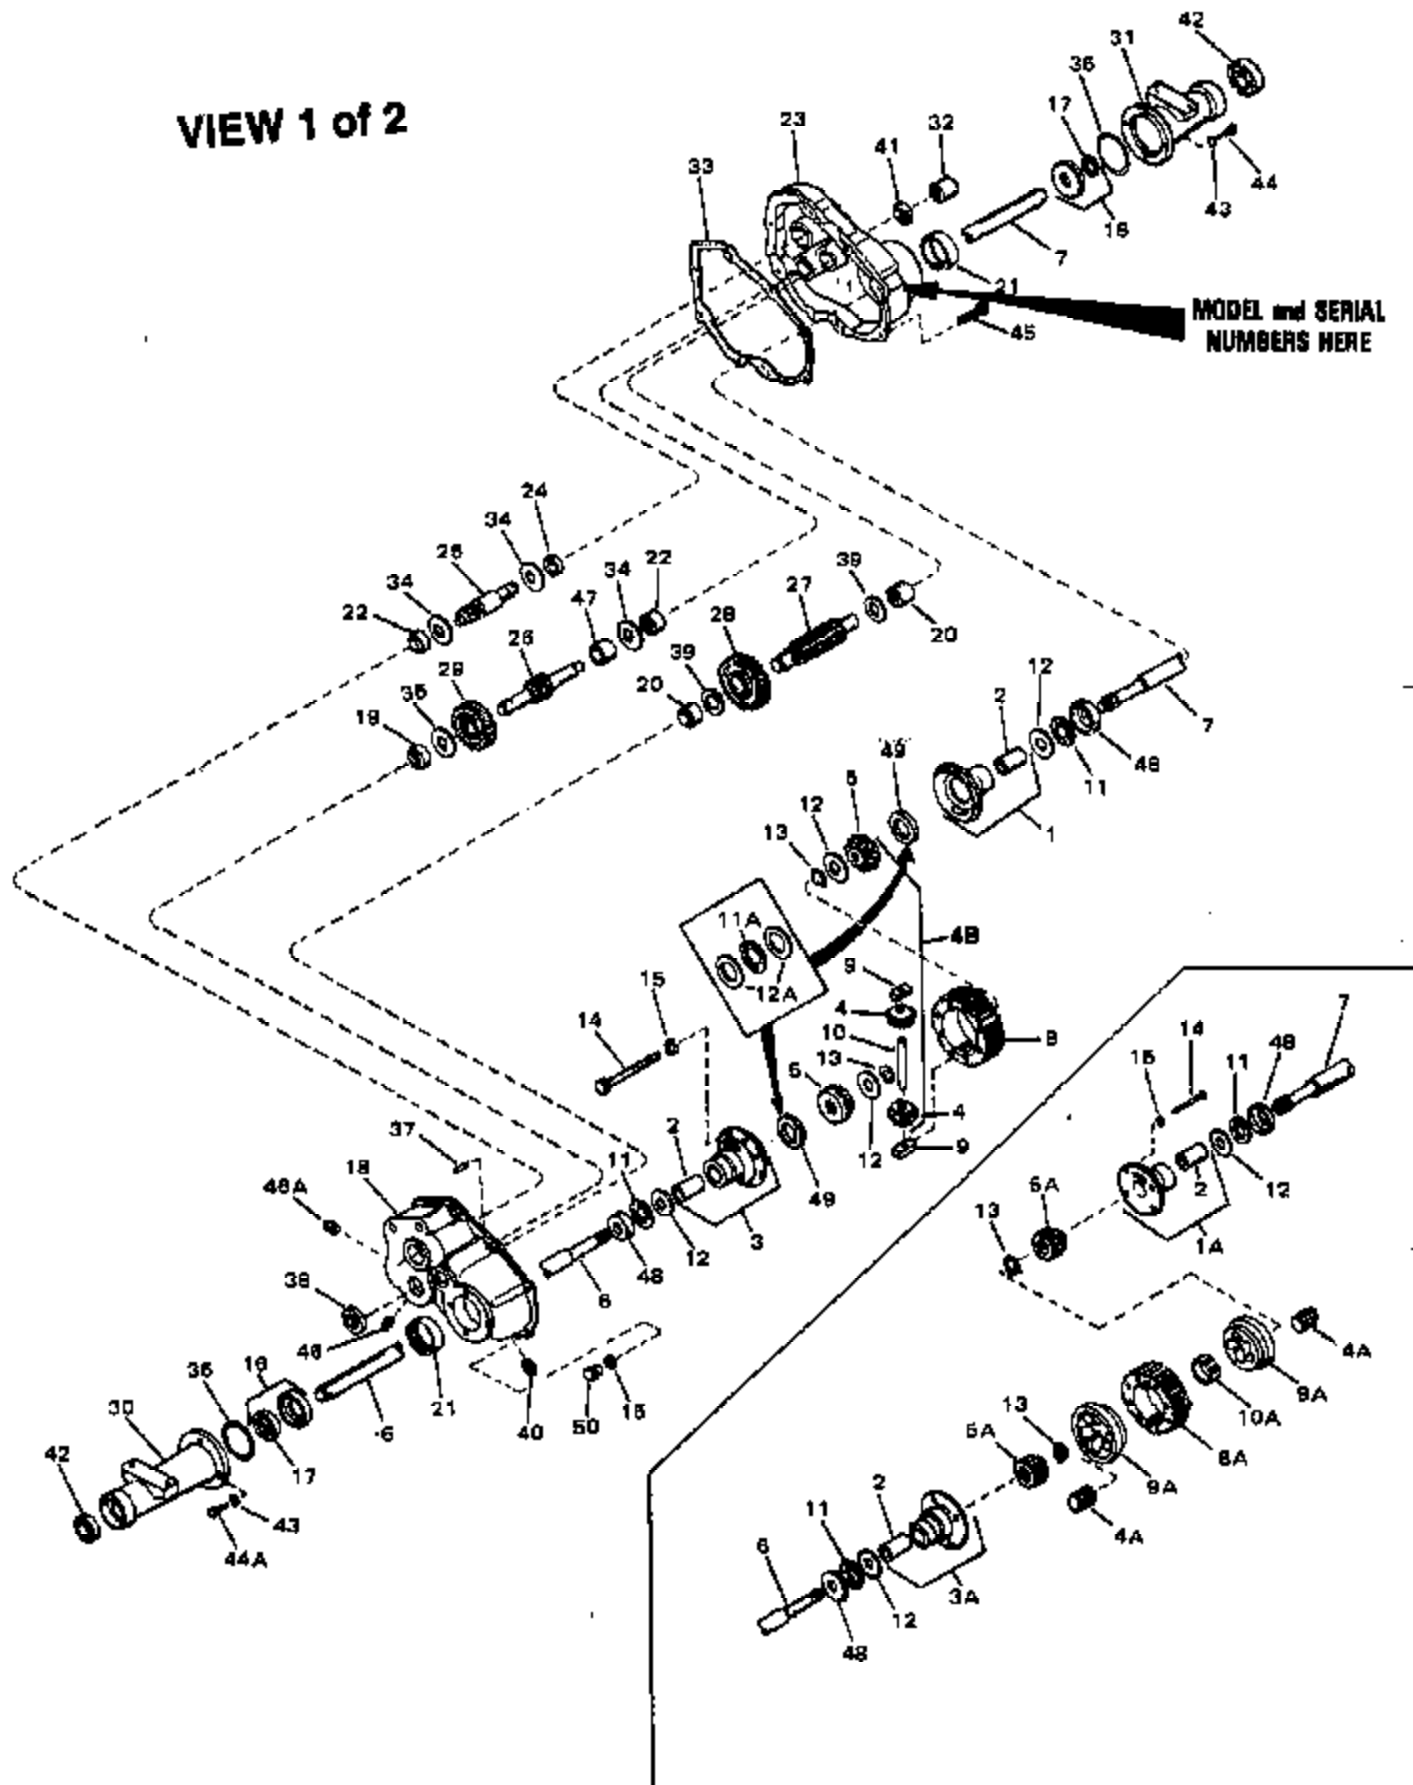

ILLUSTRATION SHOWS TYPICAL PARTS ONLY. ORDER BY PART NUMBER. PARTS NOT LISTED ARE SUPPLIED BY OEM.

VIEW 1 of 2

Ref #	Part Number	Qty	Description
1	774071A		Carrier Assy., Differential (Incl. 2)
2	780041		Bushing
3	774072A		Carrier Assy., Differential (Incl. 2)
4	778094		Pinion, Bevel
4B	778147		Gear Kit (Incl. Nos. 4 & 5)
5	778095		Gear, Bevel
8	778033A		Gear, Ring
9	786027		Block, Drive
10	786019		Pin, Drive NOTE: This spring is now obsolete and is no longer required as a replacement part.
11A	780039		Bearing, Thrust NOTE: Single washer No. 780107 can be used interchangeably in place of 2 No. 780042 washers and 1 No. 780039 thrust bearing in this location only.
11	780039		Bearing, Thrust
12	780042		Washer, Thrust
12A	780042		Washer, Thrust NOTE: Single washer No. 780107 can be used interchangeably in place of 2 No. 780042 washers and 1 No. 780039 thrust bearing in this location only.
13	792018		Ring, Snap
14	792005		Screw, 1/4-20 x 2-1/2"
15	792006		Lockwasher, 1/4"
16	788021		Seal & Retainer Assy., Oil (Incl. 17)
17	788008		Seal, Oil
18	772059		Cover Assy. (Incl. 19 thru 22)
19	780046		Bearing, Needle
20	780047		Bearing, Needle (capped)
21	780048		Bearing, Needle
22	780049		Bearing, Needle (capped)
23	770045		Case Assy. (Incl. 20, 21, 22 & 24)
24	780074		Bearing, Needle
25	776063		Shaft & Pinion, Input
26	776064		Shaft & Gear, Brake
27	776065		Pinion, Output
28	778036		Gear, Output
29	778037		Gear, Idler
30	782027A		Housing, Axle (8-3/4" long) NOTE: Axle housing assemblies for Model 2408 and 2410 are supplied by Jacobsen Manufacturing Company.
31	782028A		Housing, Axle (6-33/64" long) NOTE: Axle housing assemblies for Model 2408 and 2410 are supplied by Jacobsen Manufacturing Company.
32	786038		Coupling
33	788023		Gasket, Case & Cover
34	780042		Washer, Thrust
35	780007		Washer, Thrust
36	788024		Seal, Square cut
37	786026		Pin, Dowel
38	788008		Seal, Oil
39	780052		Washer, Thrust
40	792019		Plug, Magnetic drain
41	788005		Seal, Oil
42	780050		Bearing, Ball
44	792037		Screw, 5/16-18 x 1"