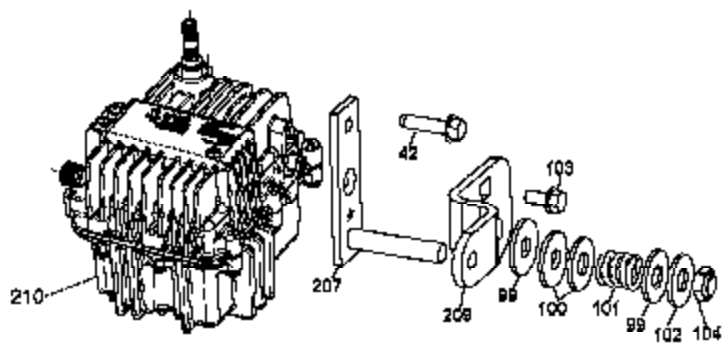

Ref #	Part Number	Qty	Description
1	772151	1	Cover LH (mach)
3	770135	1	Case LH (cast)
5	776445	1	Counter Shaft
6	778387	1	Spur Gear 11T
9	786197	1	Neutral Sleeve .572L
13	778368	2	Bevel Gear 13T (Incl. 14)
14	778368	2	Bevel Gear 13T (Incl. 13)
15	778373	1	Ring Gear 54T
17	786139	1	Drive Pin
22	792194	1	Spring
23	792195	1	Washer .750ID .032T
25	792073A	25	Screw 1/4-20 x 1.25
26	792125	4	Retaining Ring
28	792035	1	Retaining Ring
29	780065	1	Washer .627ID .091W
31	780189	1	Washer .563ID .062W
32	780072	2	Washer .627ID .031W
36	790071	1	Brake Disk
37	790103	1	Brake Pad Plate
38	799021	2	Brake Pad
41	790102	1	Brake Lever
42	792202	3	Screw 1/4-20 x .750
43	792171	1	Screw 10-24 x .500
47	774869	1	Axle 16.812
48	774688	1	Axle 11.625
49	778388	1	Spur Gear 18T
56	778386	1	Spur Gear 81T
65	780195	3	Washer .750ID .062W
67	776440	1	Brake Shaft
79	792201	1	Spring
85	792154	1	Oil Fill Plug
87	788088A	3	Oil Seal .750
103	792193	3	Screw 1/4-28 x .490
105	780096	1	Washer .625ID .057W
106	786205	2	Needle Bearing & Sleeve Assembly
113	786199	1	Sleeve Assembly (Incl. 157)
114	786200	1	Sleeve Assembly (Incl. 87)
115	786198	2	Sleeve Assembly (Incl. 87)
127	784384	1	Shift Lever Assembly (Incl. 109)
150	788093A	1	Liquid Gasket RTV Silicon
157	788102	1	Oil Seal .5625ID
180	730229B	1	Gear Oil 80W90
181	798042	1	Overflow Bottle
182	788103	1	Grommet
183	792118	1	Relief Valve
190	792150	1	Washer .443ID .109W
191	792151	1	Nut 7/16-20
200	794787A	1	Differential (Gear Reduction Drive)
203	798044	1	Pulley & Hub Assembly
204	798057	1	Belt Keeper
204A	792067	1	Screw 5/16-18 x 1
206	798055	1	Disconnect Lever
208	798040	1	Fan
209	798054	1	Control Lever
210	794788	1	Hydro Module LH (Fender Control)