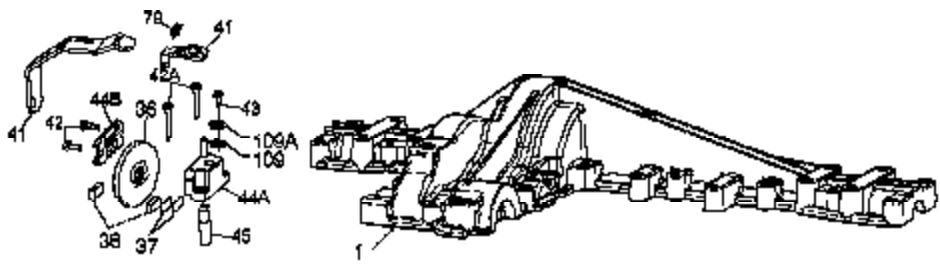

Ref #	Part Number	Qty	Description
209	798047	1	Control Lever
211	798048	1	Shock
212	798049	1	Shock Bracket
213	792197	2	E-clip

2000-2000-002B Page 3 of 5
Peerless #1

Ref #	Part Number	Qty	Description
1A	772152	1	Cover RH (Mach)
3A	770136	1	Case RH (Cast)
36	790075	1	Brake Disk
37	790007	1	Brake Pad Plate
38	799021	2	Brake Pad
41	790097	1	Brake Lever
42	792177	2	Screw 1/4-20 x 1.375
43	792075	1	Lock Nut 5/16-24
103	792193	3	Screw 1/4-28 x .490
200A	794785	1	Differential RH (Gear Reduction Drive)
209	798047	1	Control Lever
210A	794786	1	Hydro Module RH (Foot Control)