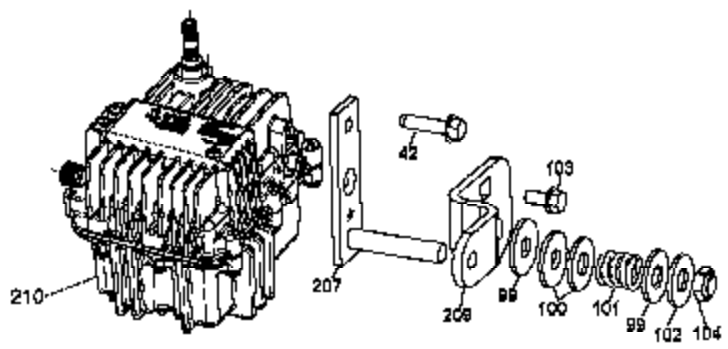

Ref #	Part Number	Qty	Description
209	798047	1	Control Lever
211	798048	1	Shock
212	798049	1	Shock Bracket
213	792197	2	E-clip

2000-2000-002B Page 3 of 5
Peerless #1

Ref #	Part Number	Qty	Description
1A	772152	1	Cover RH (Mach)
3A	770136	1	Case RH (Cast)
36	790075	1	Brake Disk
37	790007	1	Brake Pad Plate
38	799021	2	Brake Pad
41	790097	1	Brake Lever
42	792177	2	Screw 1/4-20 x 1.375
43	792075	1	Lock Nut 5/16-24
103	792193	3	Screw 1/4-28 x .490
200A	794785	1	Differential RH (Gear Reduction Drive)
209	798047	1	Control Lever
210A	794786	1	Hydro Module RH (Foot Control)