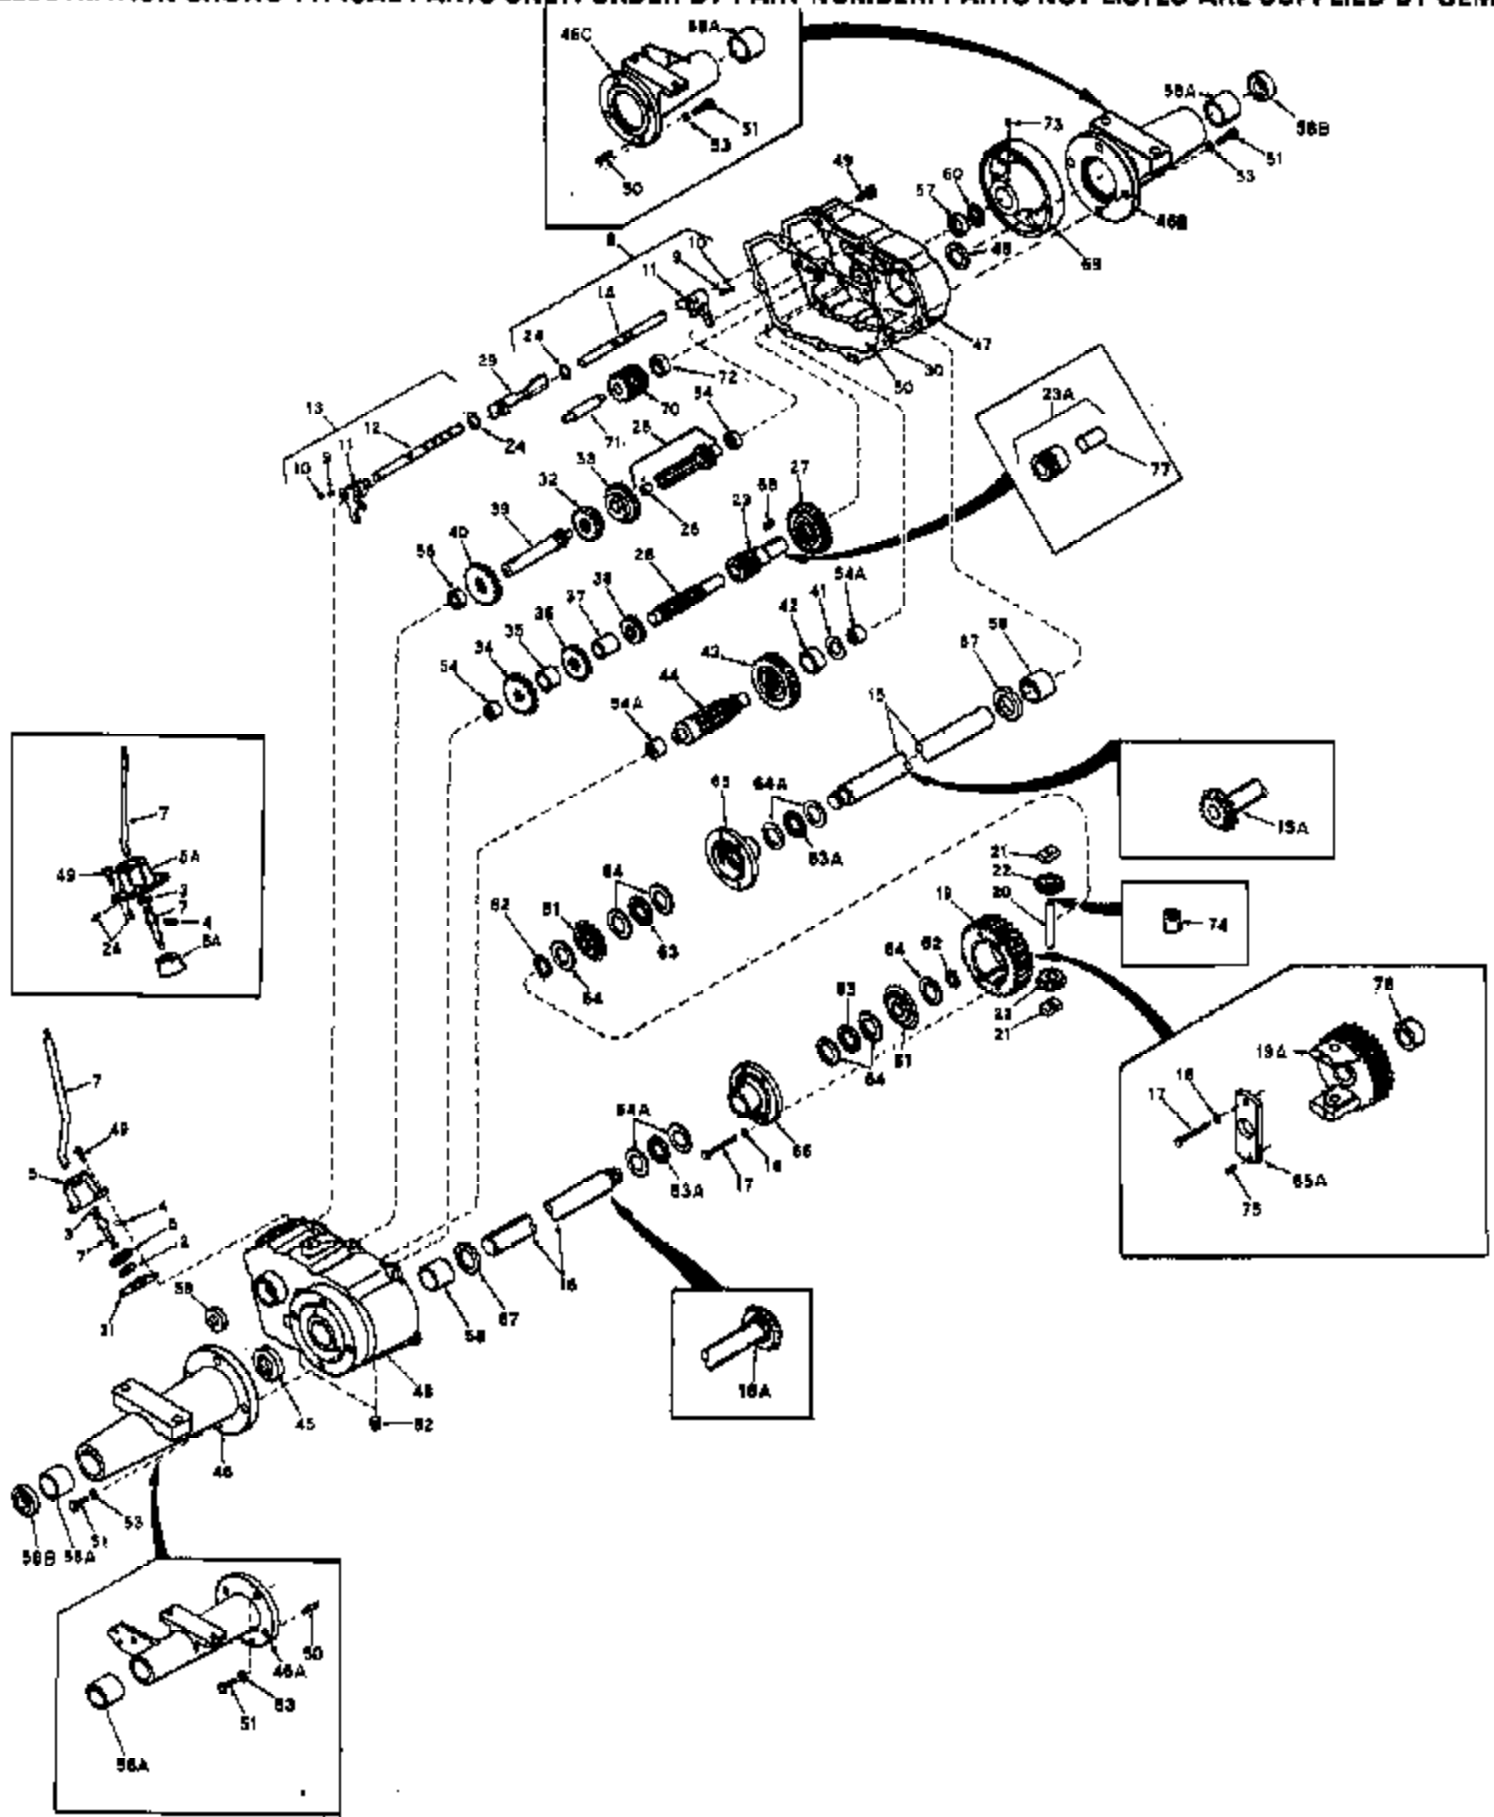

ILLUSTRATION SHOWS TYPICAL PARTS ONLY. ORDER BY PART NUMBER. PARTS NOT LISTED ARE SUPPLIED BY OEM.

Ref #	Part Number	Qty	Description
2A	792000		Pin, Roll
3	792001		Ring, Quad
4	792049		Pin, Drive
5A	784018		Housing, Shift lever (For use on models with rollpins, Ref. No. 2A)
6A	784016		Keeper, Shift lever (Cone shaped styl e)
7	784024		Lever, Shift
8	784054		Rod Assy., Shift (Incl. 9, 10, 11, 14 & 24)
9	792003		Spring
10	792004		Ball, Steel
11	784004		Fork, Shifter
12	784057		Rod, Shifter
13	784056	1700-1712-4 Peerless	Rod Assy., Shift (Incl. 9 thru 12)
14	784055		Rod, Shifter
15A	774018		Axle Assy., Right hand (11.765 long)
16A	774019		Axle Assy., Left hand (14.328 long)
17	792005		Screw, 1/4-20 x 2-1/2"
18	792006		Lockwasher, 1/4"
19	778033A		Gear, Ring (1.500 wide, 31 teeth)
20	786019		Pin, Drive (.497 dia. x 3.357 long)
21	786027		Block, Drive
22	778014		Pinion, Bevel
23	776022		Brake Pinion & Bushing (3.687 long)
25	776014		Shaft & Bearing Assy., Shifter (Incl. 26)
26	780018		Bearing (.437 ID x .625 OD x 500 long)
27	778037		Gear, Idler
28	776032		Shaft, Idler (.873 dia. x 5.750 long)
29	784074		Stop, Shifter
30	788026		Gasket, Case & Cover
31	788003		Gasket, Shift lever housing
32	778019		Gear, Shifting (20 teeth)
33	778020		Gear Shifting (26 teeth)
34	778021		Gear Spur (26 teeth)
36	778022		Gear, Spur (22 teeth)
37	786015		Spacer (.885 ID x 1.125 OD x 1.223 lo ng)
38	778023		Gear, Spur (16 teeth)
39	776027		Shaft, Input (3.990 long)
40	778024		Spur Gear, Input shaft
41	780001		Washer
42	786017		Spacer (1.312 ID x 1.437 OD x .620 lo ng)
43	778036		Gear, Output
44	778041		Pinion, Output (9 teeth)
45	788007		Seal, Oil
46	782025		LH Axle Housing (8.360 long)
46B	782024		RH Axle Housing (5.781 long)
47	772030		Cover, Transaxle
48	770022		Case, Transaxle
49	792007		Screw, 1/4-20 x 3/4"
51	792021		Screw, 5/16-18 x 3/4"
52	792010		Plug, Pipe
53	792029		Lockwasher, 5/16"
54A	780013		Bearing (closed end)
54	780013		Bearing (closed end)
56	780011		Bearing
57	780055		Bearing