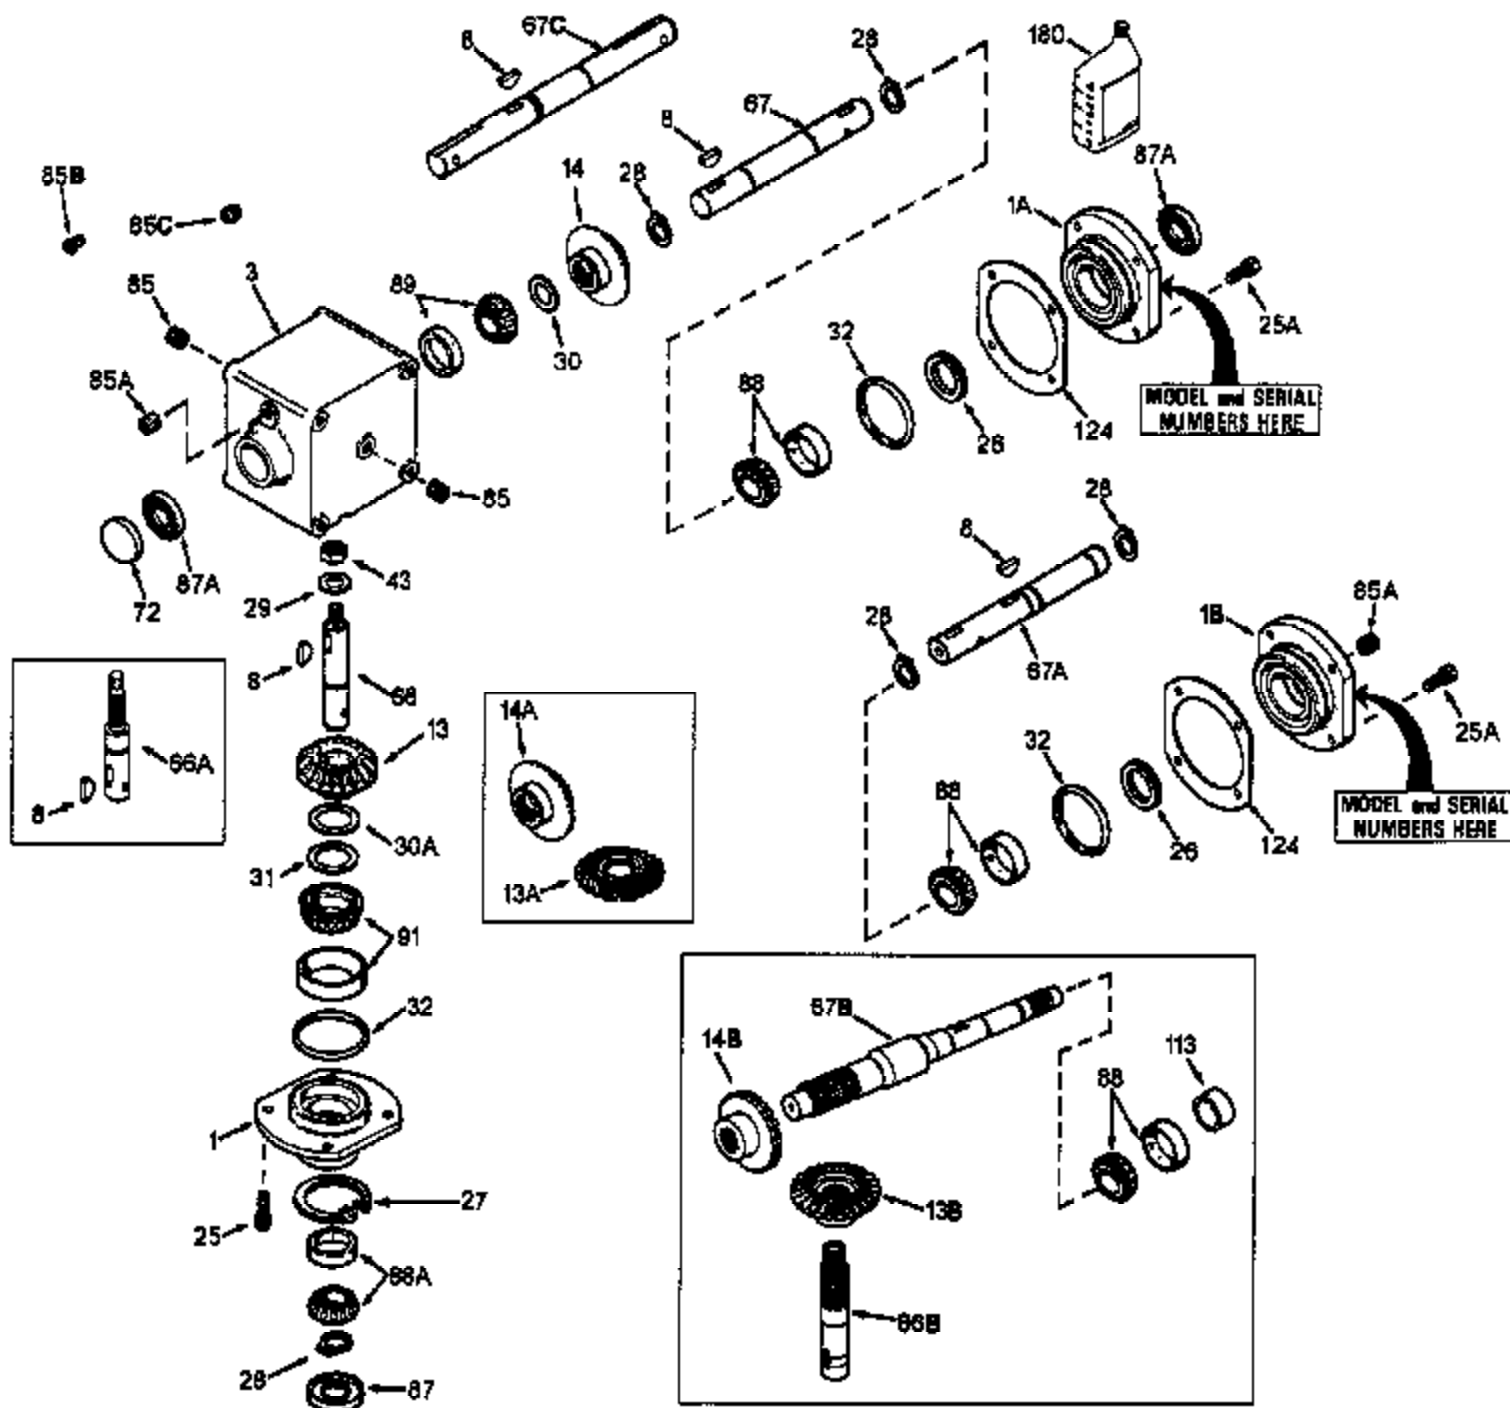

ILLUSTRATION SHOWS TYPICAL PARTS ONLY. ORDER BY PART NUMBER. PARTS NOT LISTED ARE SUPPLIED BY OEM.

Ref #	Part Number	Qty	Description
1	786141		Retainer Cap
1A	786105		Retainer Cap
3	770089		Right Angle Drive Housing
8	792114		Woodruff Key No. 807
13A	778291		Spiral Bevel Gear & Pinion (28 & 14 t eeth)
25A	792037		Screw, 5/16-18 x 1"
25	792037		Screw, 5/16-18 x 1"
26	780137		Load Ring
27	792112		Retaining Ring
28	792113		Retaining Ring
29	792127		Flat Washer
30	780131		Shim
30A	780101	1100-1100-006	Pinust Race
31	780147	Peerless	Shim
32	788063		"O" Ring
43	792126		Hex Jam Nut, 1/2-20
66	776308		Input Shaft (4.161" long)
67	776309		Output Shaft (9.042" long)
72	792111		Plug
85A	792039		Pipe Plug, 1/8"
85	792116		Pipe Plug, 1/4-18
87A	788065		Oil Seal
87	788064		Oil Seal
88A	780132		Bearing & Cup Ass'y (SEE REPAIR MANUA L)
88	780132		Bearing & Cup Ass'y (SEE REPAIR MANUA L)
89	780132		Bearing & Cup Ass'y (SEE REPAIR MANUA L)
91	780148		Bearing & Cup Ass'y (SEE REPAIR MANUA L)
124	780136		Retainer Cap Shim
180	730229A		Gear Oil 80W90