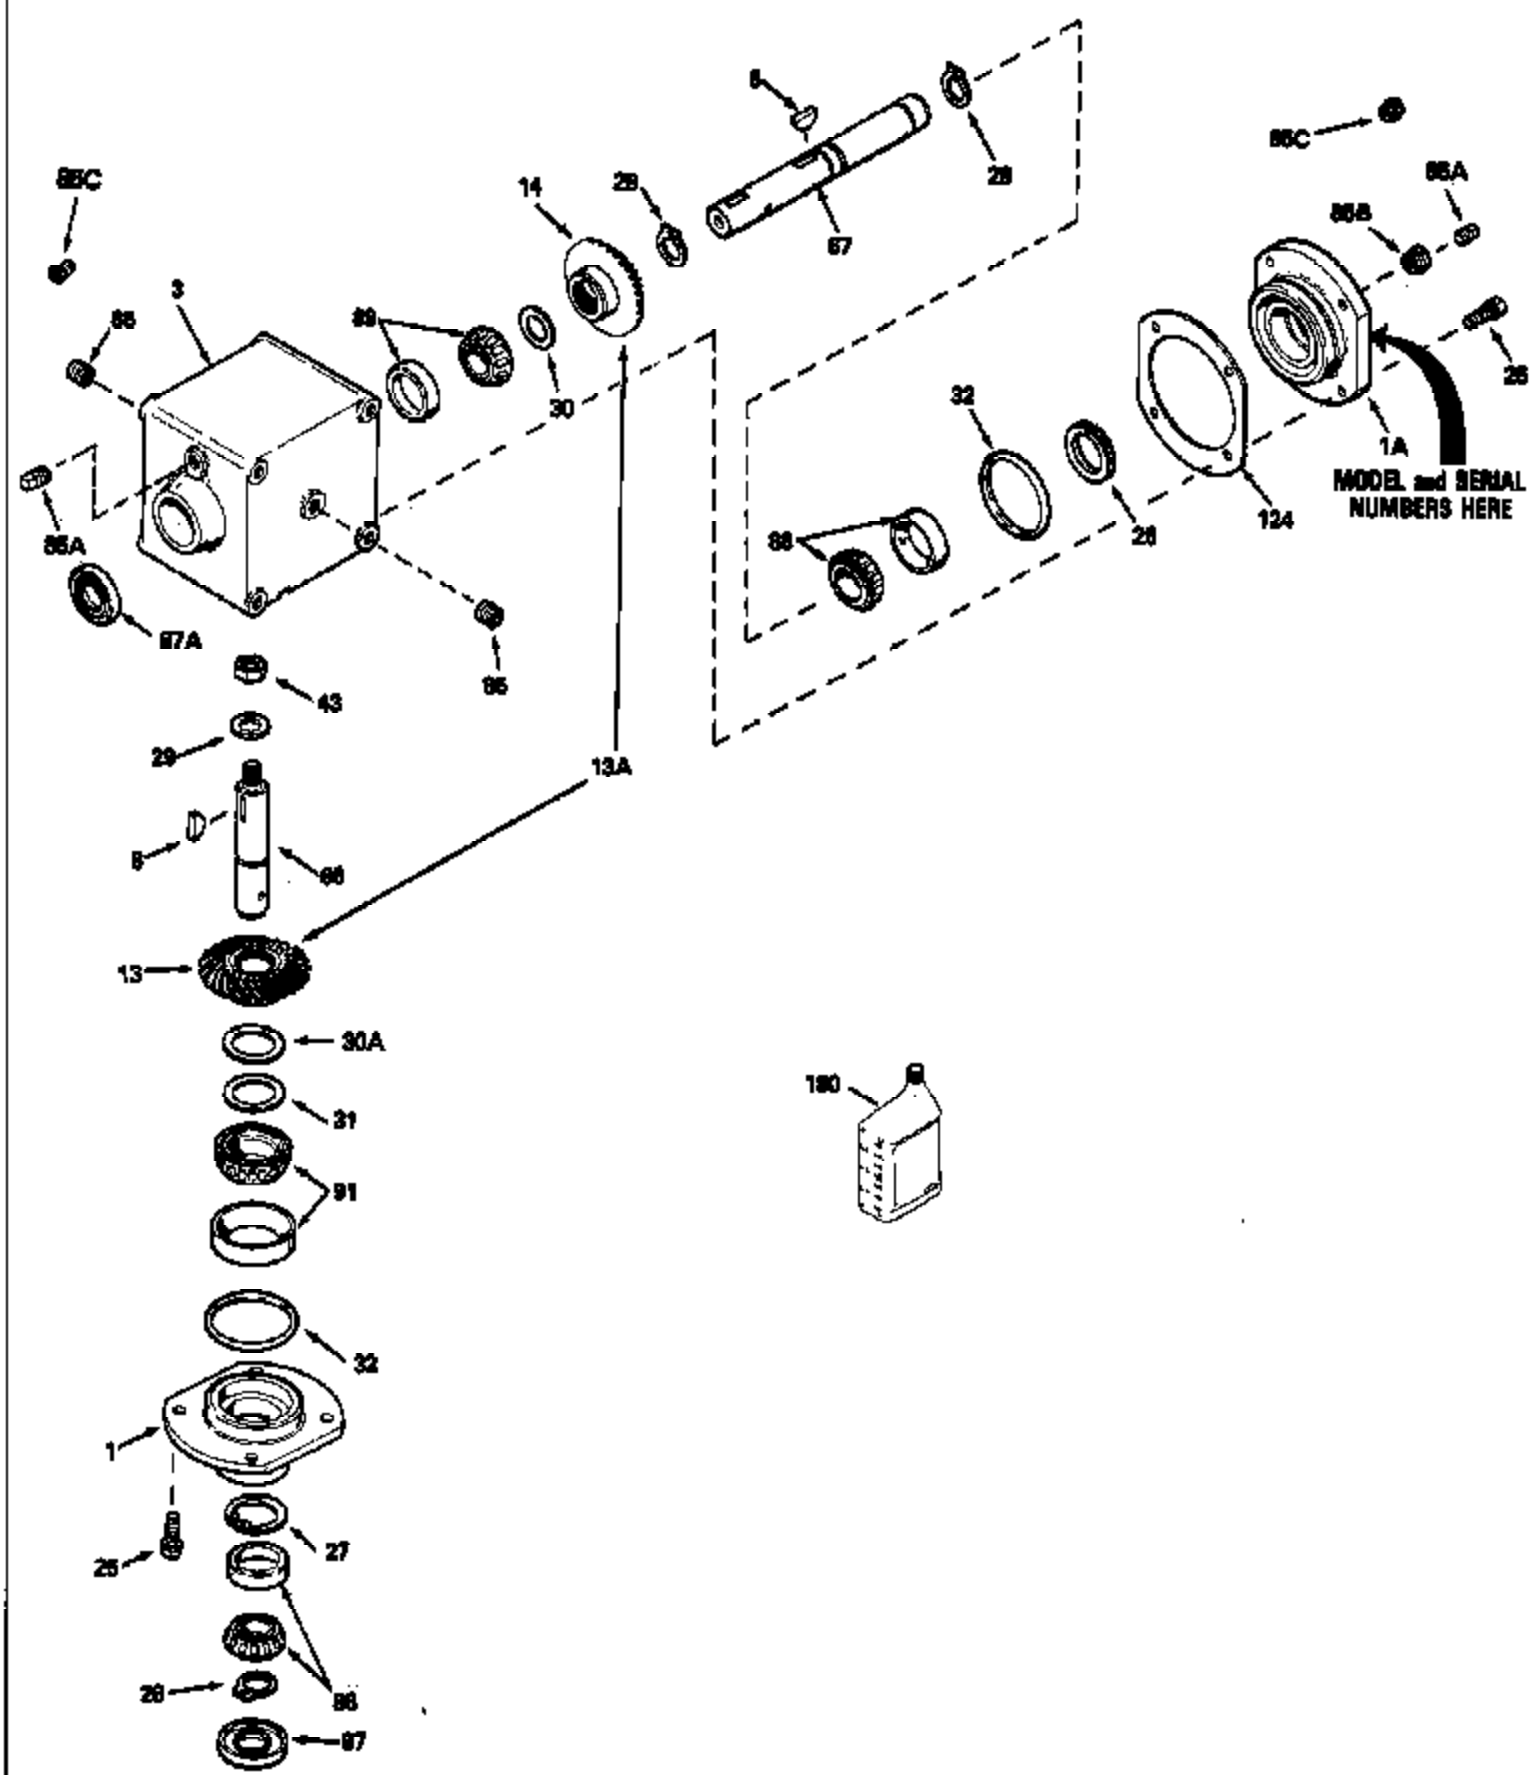

ILLUSTRATION SHOWS TYPICAL PARTS ONLY. ORDER BY PART NUMBER. PARTS NOT LISTED ARE SUPPLIED BY OEM.

MODEL and SERIAL NUMBERS HERE

Ref #	Part Number	Qty	Description
1A	786106		Retainer Cap
1	786104A		Retainer Cap
3	770076		Right Angle Drive Housing
8	792114		Woodruff Key No. 807
13A	778301		Spiral Bevel Gear & Pinion (25 & 26 t eeth)
25	792037		Screw, 5/16-18 x 1"
26	780137		Load Ring
27	792112		Retaining Ring
28	792113		Retaining Ring
29	792115		Flat Washer
30	780131		Shim
31	780138		Shim
32	788063	1100-1100-006	Oil Ring Page 2 of 2
43	792110A	Peerless	Hex Jam Nut, 3/4-16
66	776224		Input Shaft (4-7/8" long)
67	776298		Output Shaft (7-5/8" long)
85	792116		Pipe Plug, 1/4-18
85A	792039		Pipe Plug, 1/8"
85C	792118		Relief Valve
87A	788065		Oil Seal
87	788064		Oil Seal
88	780132		Bearing & Cup Ass'y (SEE REPAIR MANUA L)
89	780132		Bearing & Cup Ass'y (SEE REPAIR MANUA L)
91	780134		Bearing & Cup Ass'y (SEE REPAIR MANUA L)
124	780136		Retainer Cap Shim
180	730229A		Gear Oil 80W90