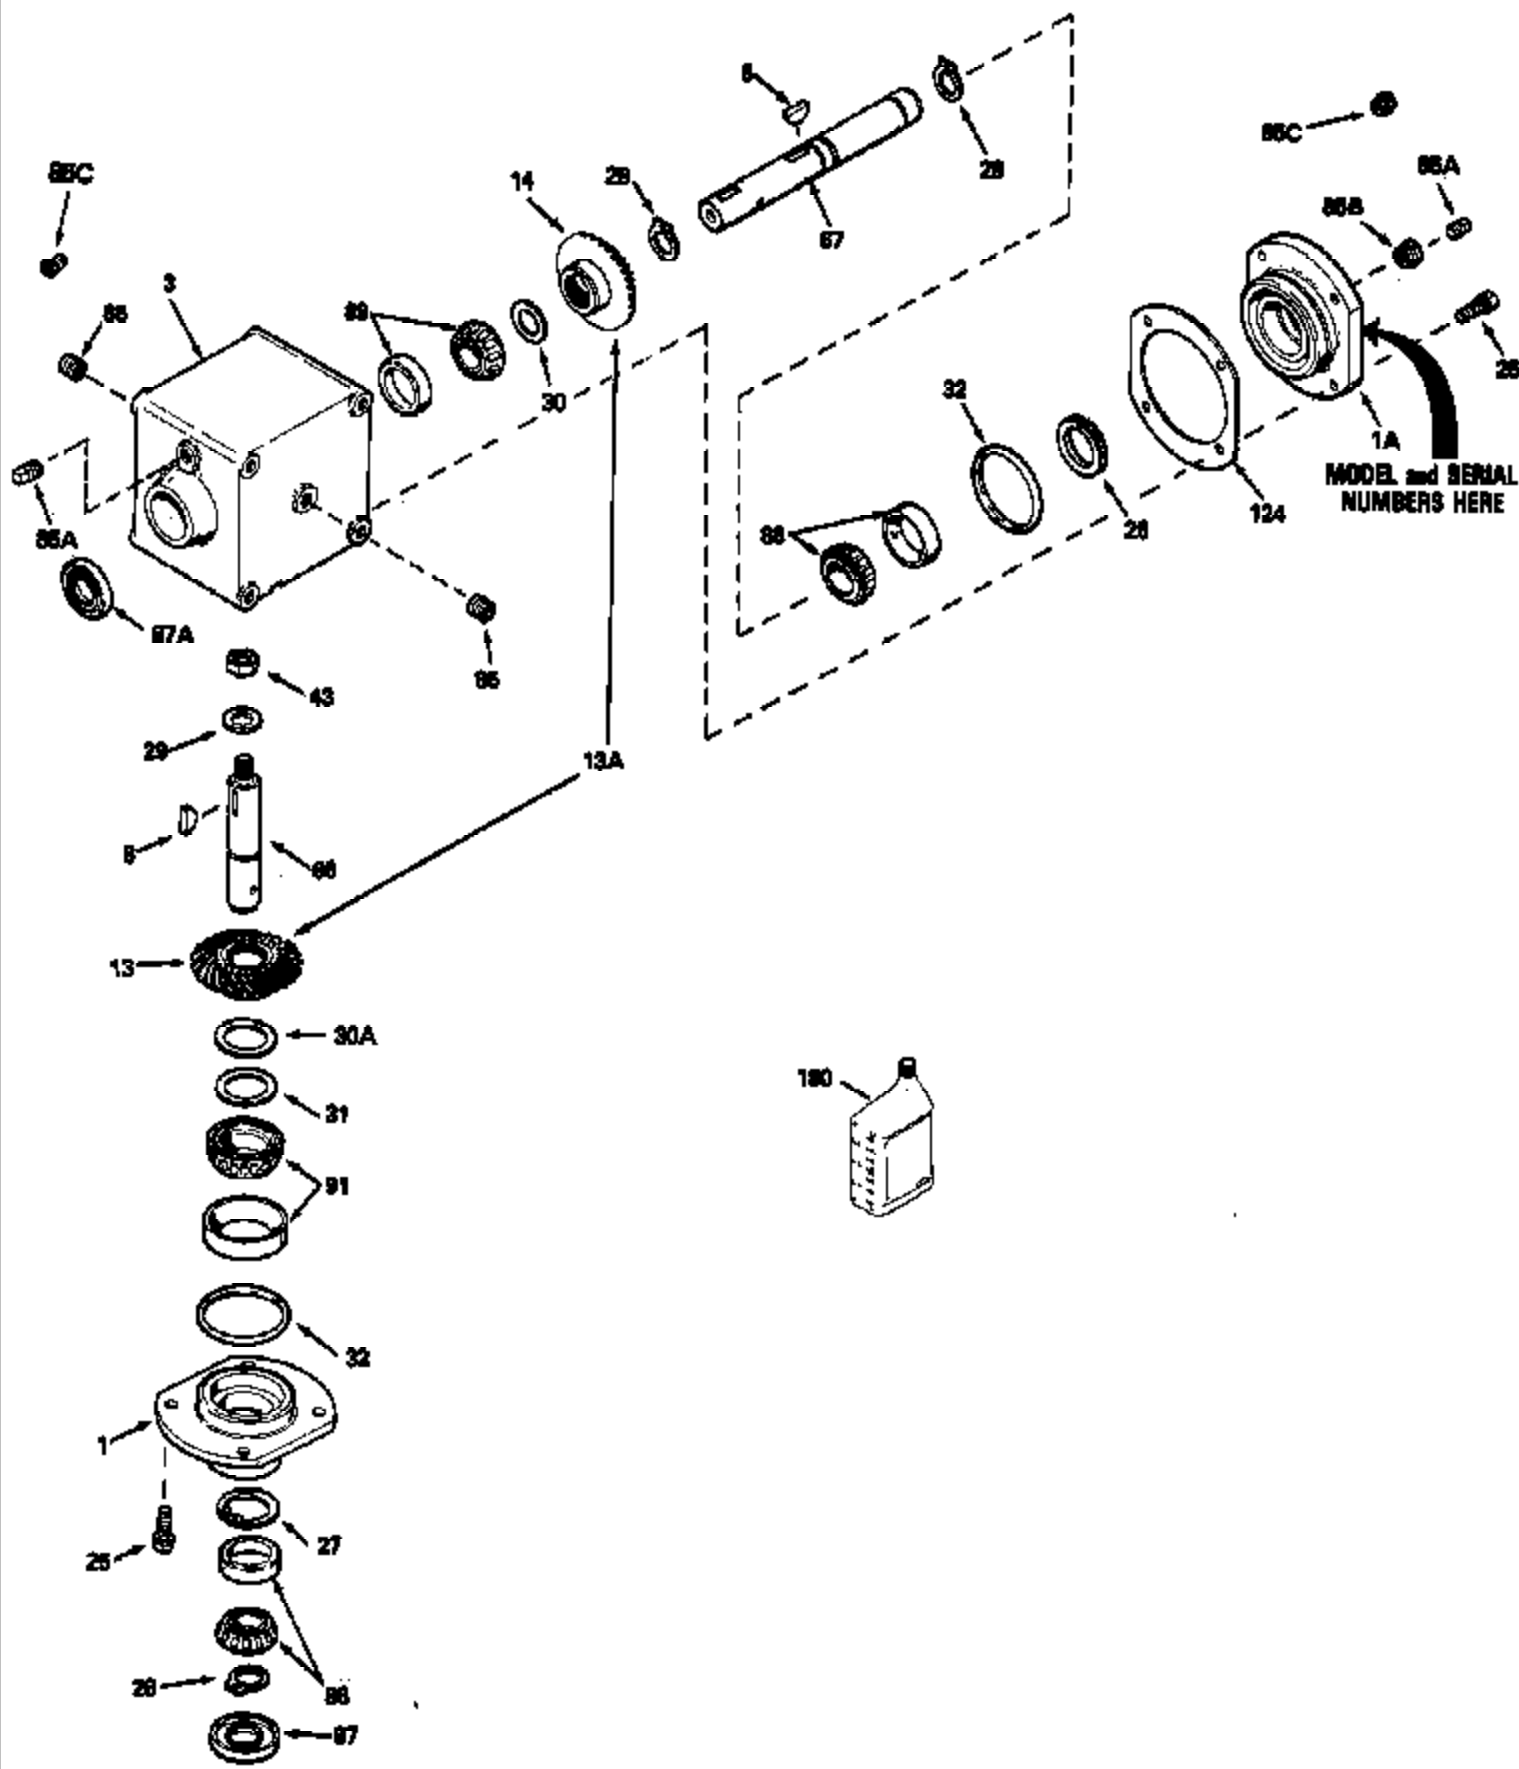

ILLUSTRATION SHOWS TYPICAL PARTS ONLY. ORDER BY PART NUMBER. PARTS NOT LISTED ARE SUPPLIED BY OEM.

Ref #	Part Number	Qty	Description
1A	786106		Retainer Cap
1	786104A		Retainer Cap
3	770076		Right Angle Drive Housing
8	792114		Woodruff Key No. 807
13	778169		Bevel Gear (27 teeth)
14	778173		Bevel Gear (18 teeth)
25	792037		Screw, 5/16-18 x 1"
26	780137		Load Ring
27	792112		Retaining Ring
28	792113		Retaining Ring
29	792115		Flat Washer
30	780131		Shim
31	780138	1100-1100-029	Shim Page 2 of 2
32	788063	Peerless	"O" Ring
43	792110A		Hex Jam Nut, 3/4-16
66	776281		Input Shaft (5.38" long)
67	776280		Output Shaft (7.656" long)
85C	792118		Relief Valve
85A	792039		Pipe Plug, 1/8"
85	792116		Pipe Plug, 1/4-18
87A	788065		Oil Seal
87	788064		Oil Seal
88	780132		Bearing & Cup Ass'y (SEE REPAIR MANUA L)
89	780132		Bearing & Cup Ass'y (SEE REPAIR MANUA L)
91	780134		Bearing & Cup Ass'y (SEE REPAIR MANUA L)
124	780136		Retainer Cap Shim
180	730229A		Gear Oil 80W90