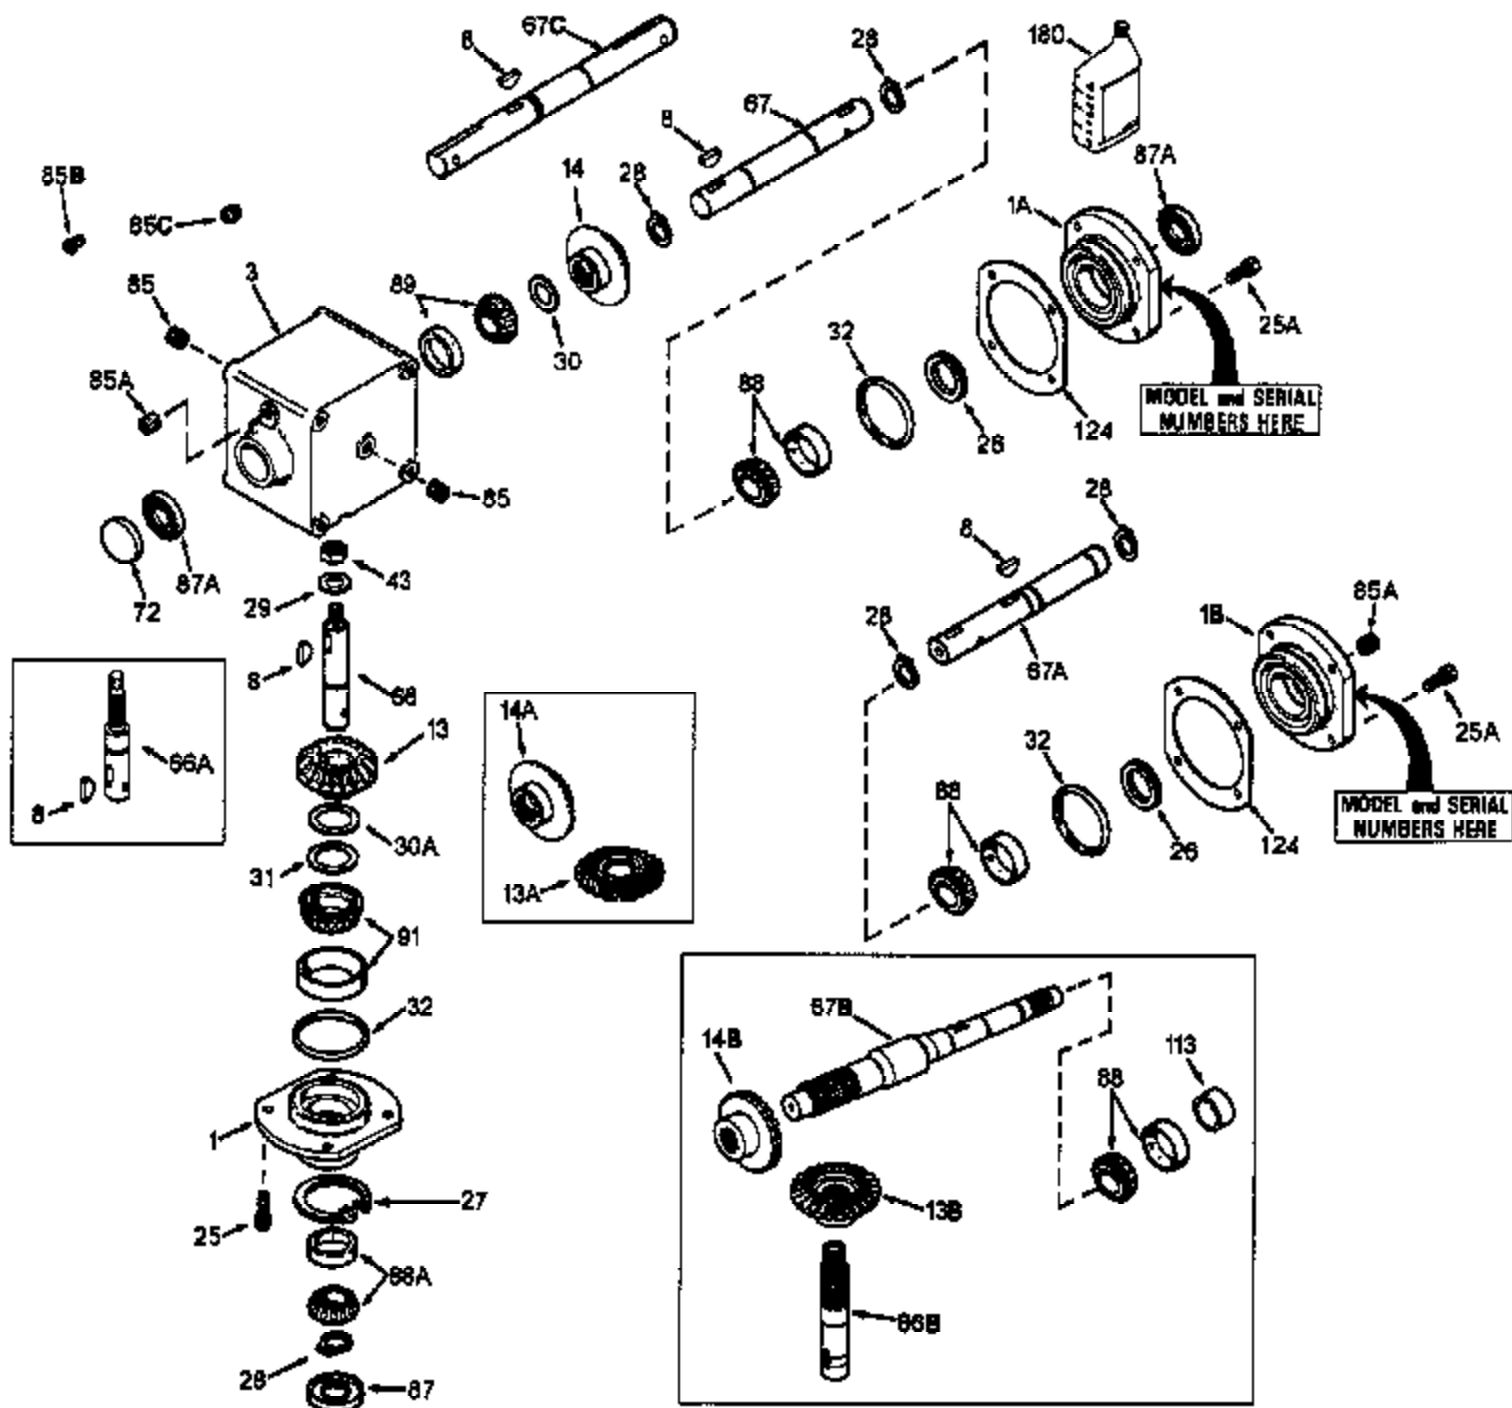

ILLUSTRATION SHOWS TYPICAL PARTS ONLY. ORDER BY PART NUMBER. PARTS NOT LISTED ARE SUPPLIED BY OEM.

Ref #	Part Number	Qty	Description
1A	786105		Retainer Cap
1	786104A		Retainer Cap
3	770076		Right Angle Drive Housing
8	792114		Woodruff Key No. 807
13A	778301		Spiral Bevel Gear & Pinion (25 & 26 t eeth)
25	792037		Screw, 5/16-18 x 1"
25A	792037		Screw, 5/16-18 x 1"
26	780137		Load Ring
27	792112		Retaining Ring
28	792113		Retaining Ring
29	792115		Flat Washer
30	780131		Shim
31	780138		Shim
32	788063	Peerless	"O" Ring
43	792110A		Hex Jam Nut, 3/4-16
66	776281		Input Shaft (5.38" long)
67	776292		Output Shaft (7.890" long)
72	792111		Plug
85	792116		Pipe Plug, 1/4-18
85A	792039		Pipe Plug, 1/8"
85C	792118		Relief Valve
87A	788065		Oil Seal
87	788064		Oil Seal
88	780132		Bearing & Cup Ass'y (SEE REPAIR MANUA L)
88A	780132		Bearing & Cup Ass'y (SEE REPAIR MANUA L)
89	780132		Bearing & Cup Ass'y (SEE REPAIR MANUA L)
91	780134		Bearing & Cup Ass'y (SEE REPAIR MANUA L)
124	780136		Retainer Cap Shim
180	730229A		Gear Oil 80W90

1100-1100-025A Page 2 of 2