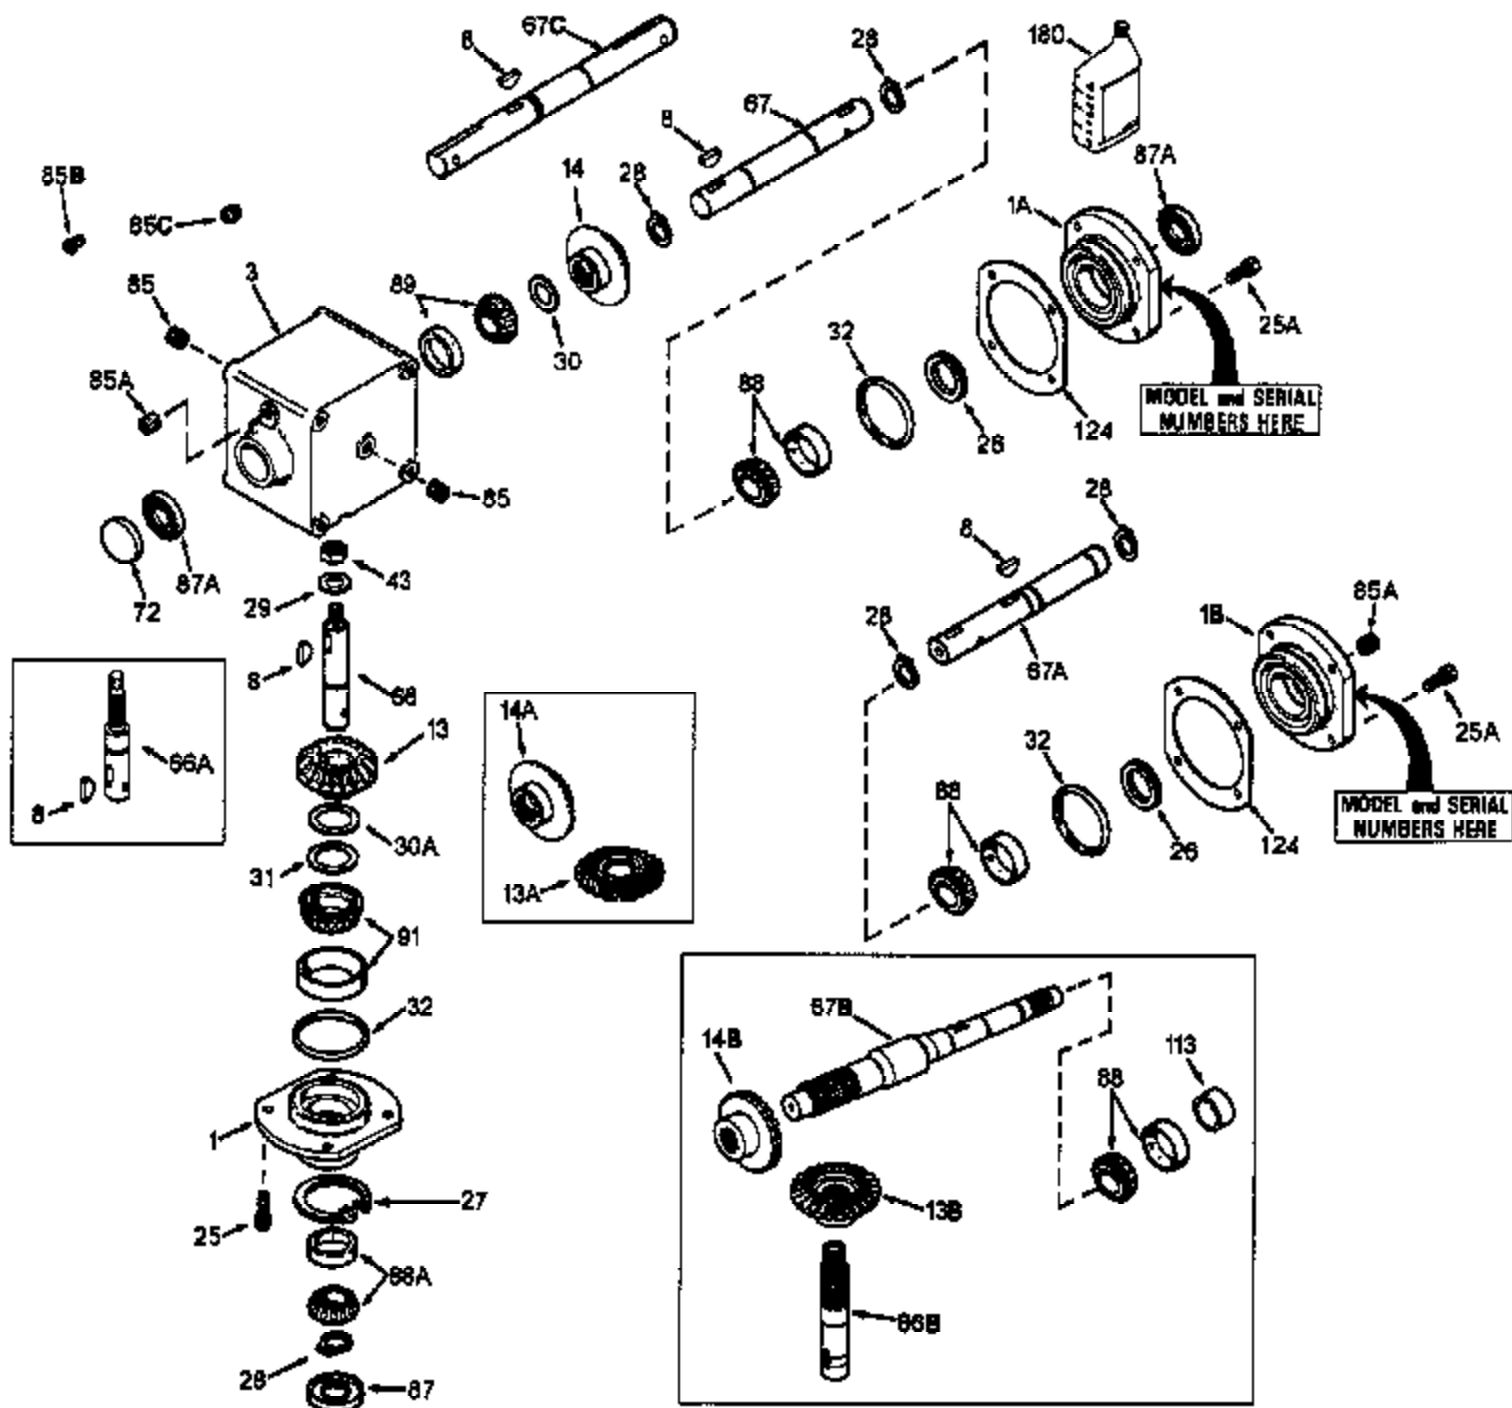

ILLUSTRATION SHOWS TYPICAL PARTS ONLY. ORDER BY PART NUMBER. PARTS NOT LISTED ARE SUPPLIED BY OEM.

Ref #	Part Number	Qty	Description
1A	786105		Retainer Cap
1	786104A		Retainer Cap
3	770076		Right Angle Drive Housing
8	792114		Woodruff Key No. 807
13A	778301		Spiral Bevel Gear & Pinion (25 & 26 t eeth)
25	792037		Screw, 5/16-18 x 1"
25A	792037		Screw, 5/16-18 x 1"
26	780137		Load Ring
27	792112		Retaining Ring
28	792113		Retaining Ring
29	792115		Flat Washer
30	780131		Shim
31	780138	1100-1100-026	Shim Page 2 of 2
32	788063	Peerless	"O" Ring
43	792110A		Hex Jam Nut, 3/4-16
66	776281		Input Shaft (5.38" long)
67	776292		Output Shaft (7.890" long)
72	792111		Plug
85	792116		Pipe Plug, 1/4-18
85A	792039		Pipe Plug, 1/8"
85C	792118		Relief Valve
87A	788065		Oil Seal
87	788064		Oil Seal
88	780132		Bearing & Cup Ass'y (SEE REPAIR MANUA L)
88A	780132		Bearing & Cup Ass'y (SEE REPAIR MANUA L)
89	780132		Bearing & Cup Ass'y (SEE REPAIR MANUA L)
91	780134		Bearing & Cup Ass'y (SEE REPAIR MANUA L)
124	780136		Retainer Cap Shim
180	730229A		Gear Oil 80W90