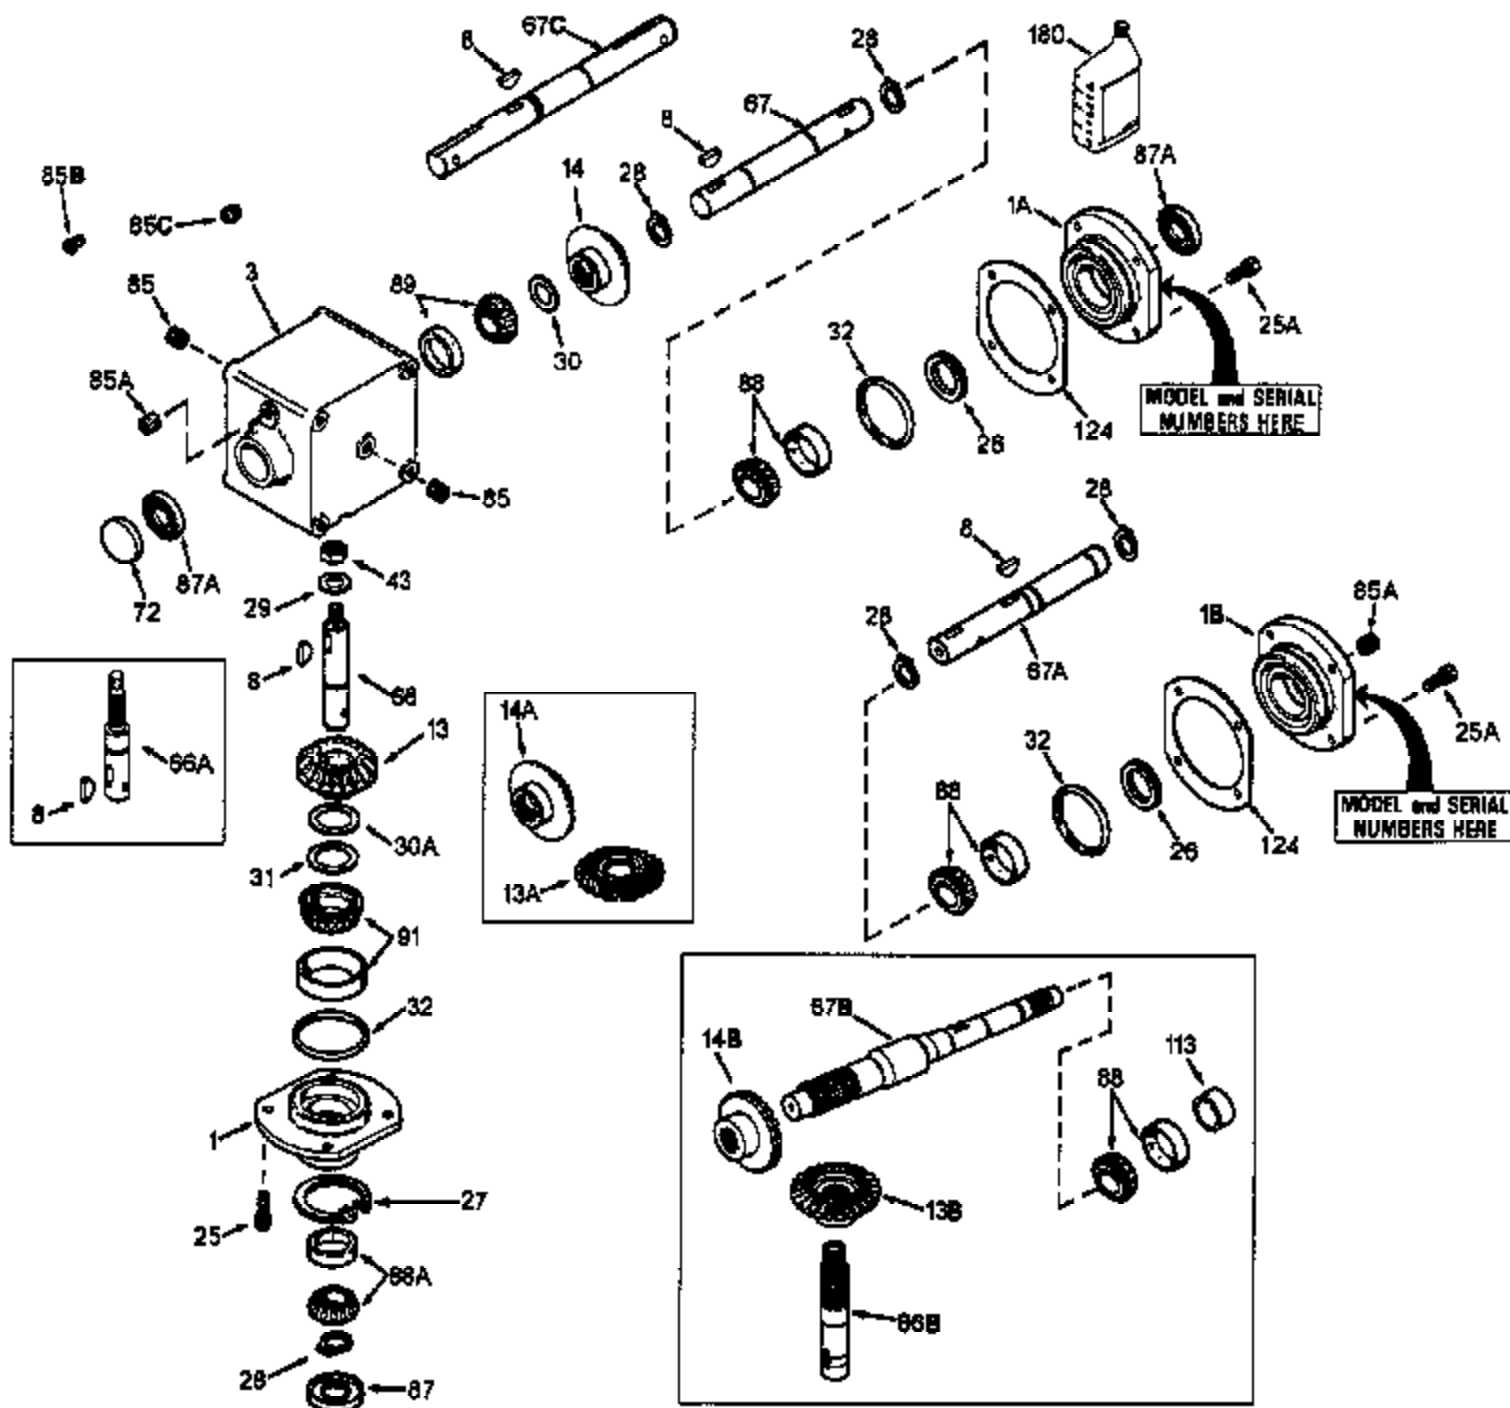

ILLUSTRATION SHOWS TYPICAL PARTS ONLY. ORDER BY PART NUMBER. PARTS NOT LISTED ARE SUPPLIED BY OEM.

Ref #	Part Number	Qty	Description
1	786125		Retainer Cap
1A	786105		Retainer Cap
3	770076		Right Angle Drive Housing
8	792114		Woodruff Key No. 807
13	778233		Bevel Gear (14 teeth)
14	778232		Bevel Gear (28 teeth)
25A	792037		Screw, 5/16-18 x 1"
25	792037		Screw, 5/16-18 x 1"
26	780137		Load Ring
27	792112		Retaining Ring
28	792113		Retaining Ring
29	792127		Flat Washer
30A	780101	1100-1100-016	Trust Race
30	780131	Peerless	Shim
31	780147		Shim
32	788063		"O" Ring
43	792126		Hex Jam Nut, 1/2-20
66	776268		Input Shaft (4.935" long)
67	776222		Output Shaft (7-17/32" long)
72	792111		Plug
85C	792118		Relief Valve
85A	792039		Pipe Plug, 1/8"
85	792116		Pipe Plug, 1/4-18
87	788064		Oil Seal
87A	788065		Oil Seal
88	780132		Bearing & Cup Ass'y (SEE REPAIR MANUA L)
88A	780132		Bearing & Cup Ass'y (SEE REPAIR MANUA L)
89	780132		Bearing & Cup Ass'y (SEE REPAIR MANUA L)
91	780148		Bearing & Cup Ass'y (SEE REPAIR MANUA L)
124	780136		Retainer Cap Shim
180	730229A		Gear Oil 80W90