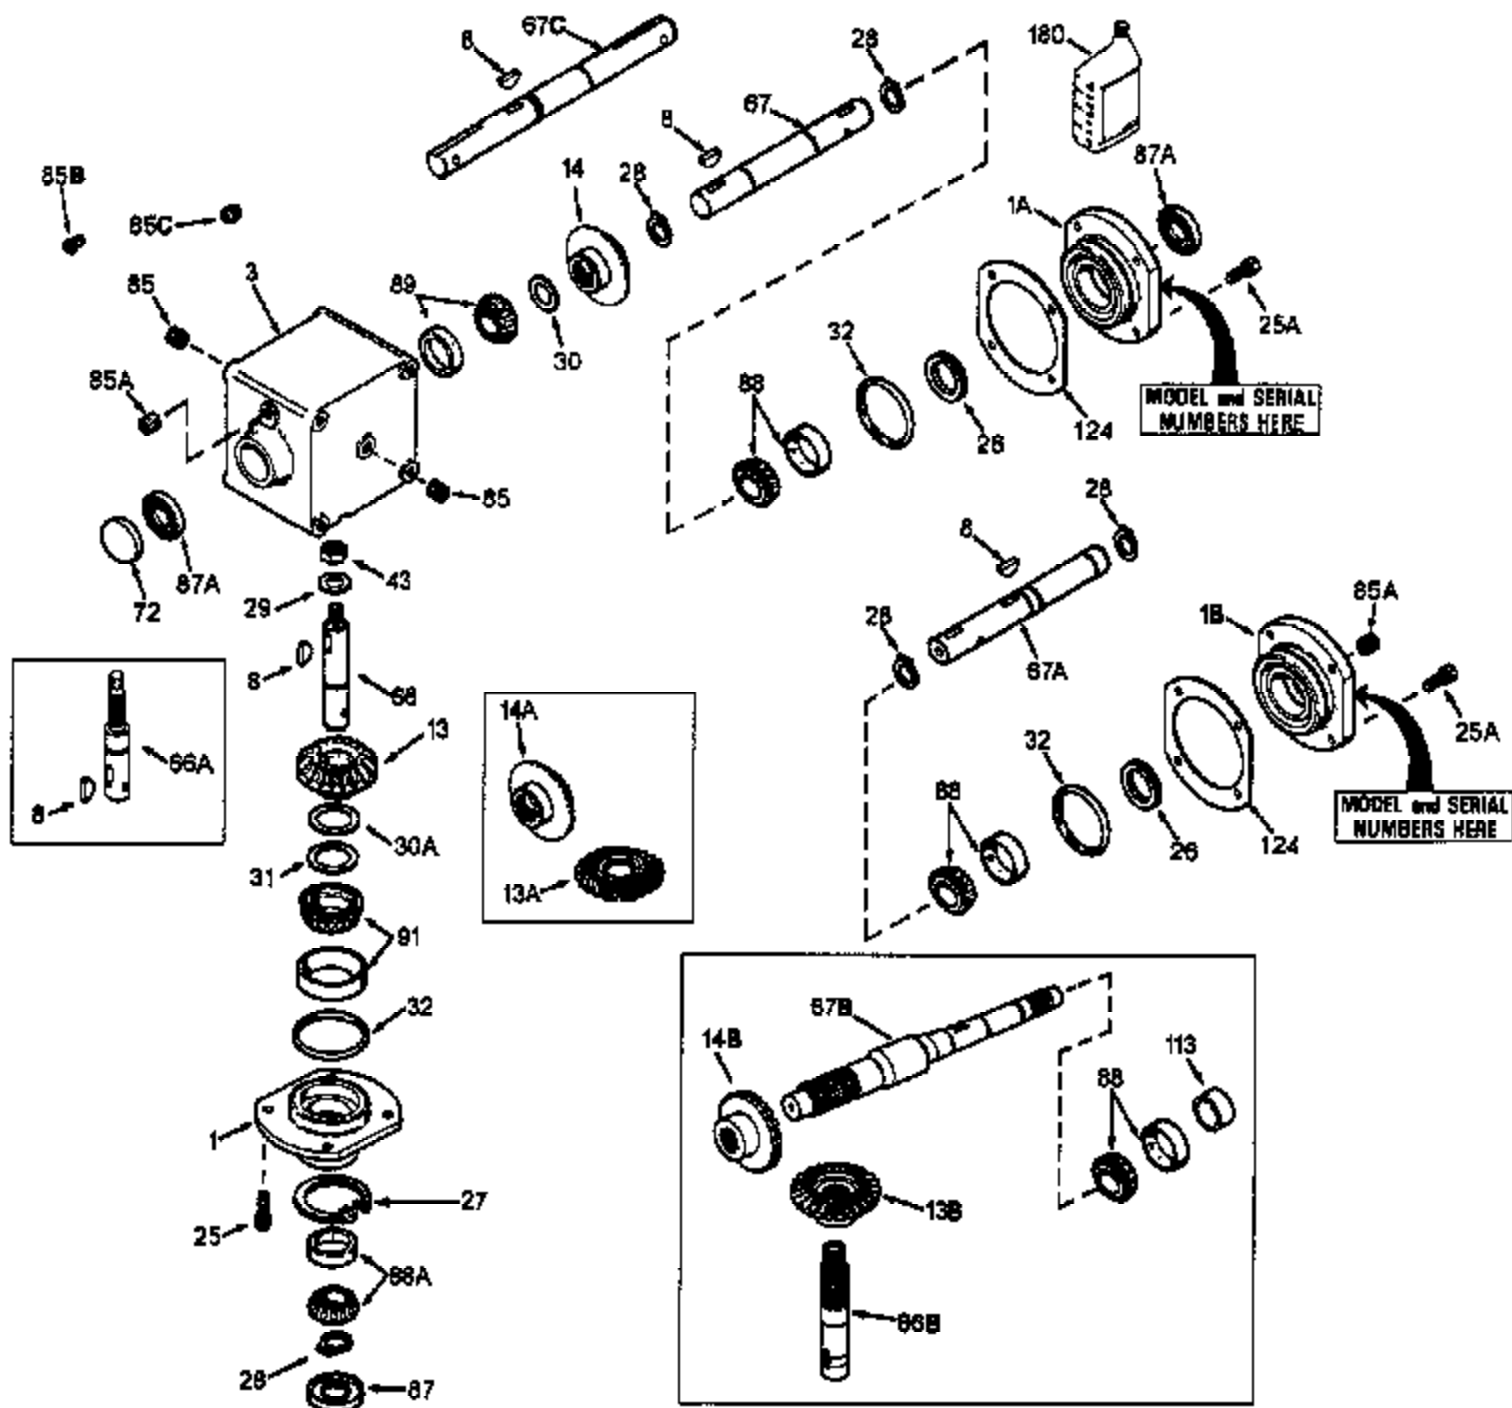

ILLUSTRATION SHOWS TYPICAL PARTS ONLY. ORDER BY PART NUMBER. PARTS NOT LISTED ARE SUPPLIED BY OEM.

Ref #	Part Number	Qty	Description
	794420		RA Drive Head Ass'y (Incl. 1 thru 124)
1A	786105		Retainer Cap
1	786104A		Retainer Cap
3	770076		Right Angle Drive Housing
8	792114		Woodruff Key No. 807
13A	778301		Spiral Bevel Gear & Pinion (25 & 26 t eeth)
25	792037		Screw, 5/16-18 x 1"
25A	792037		Screw, 5/16-18 x 1"
26	780137		Load Ring
27	792112		Retaining Ring
28	792113		Retaining Ring
29	792115		Flat Washer
30	780131	1100-1100-041	Shim Page 2 of 2
31	780138	Peerless	Shim
32	788063		"O" Ring
43	792110A		Hex Jam Nut, 3/4-16
66	776254		Input Shaft (5.48" long)
67	776222		Output Shaft (7-17/32" long)
72	792111		Plug
85C	792118		Relief Valve
85	792116		Pipe Plug, 1/4-18
85A	792039		Pipe Plug, 1/8"
87	788064		Oil Seal
87A	788065		Oil Seal
88	780132		Bearing & Cup Ass'y (SEE REPAIR MANUA L)
88A	780132		Bearing & Cup Ass'y (SEE REPAIR MANUA L)
89	780132		Bearing & Cup Ass'y (SEE REPAIR MANUA L)
91	780134		Bearing & Cup Ass'y (SEE REPAIR MANUA L)
124	780136		Retainer Cap Shim
180	730229A		Gear Oil 80W90