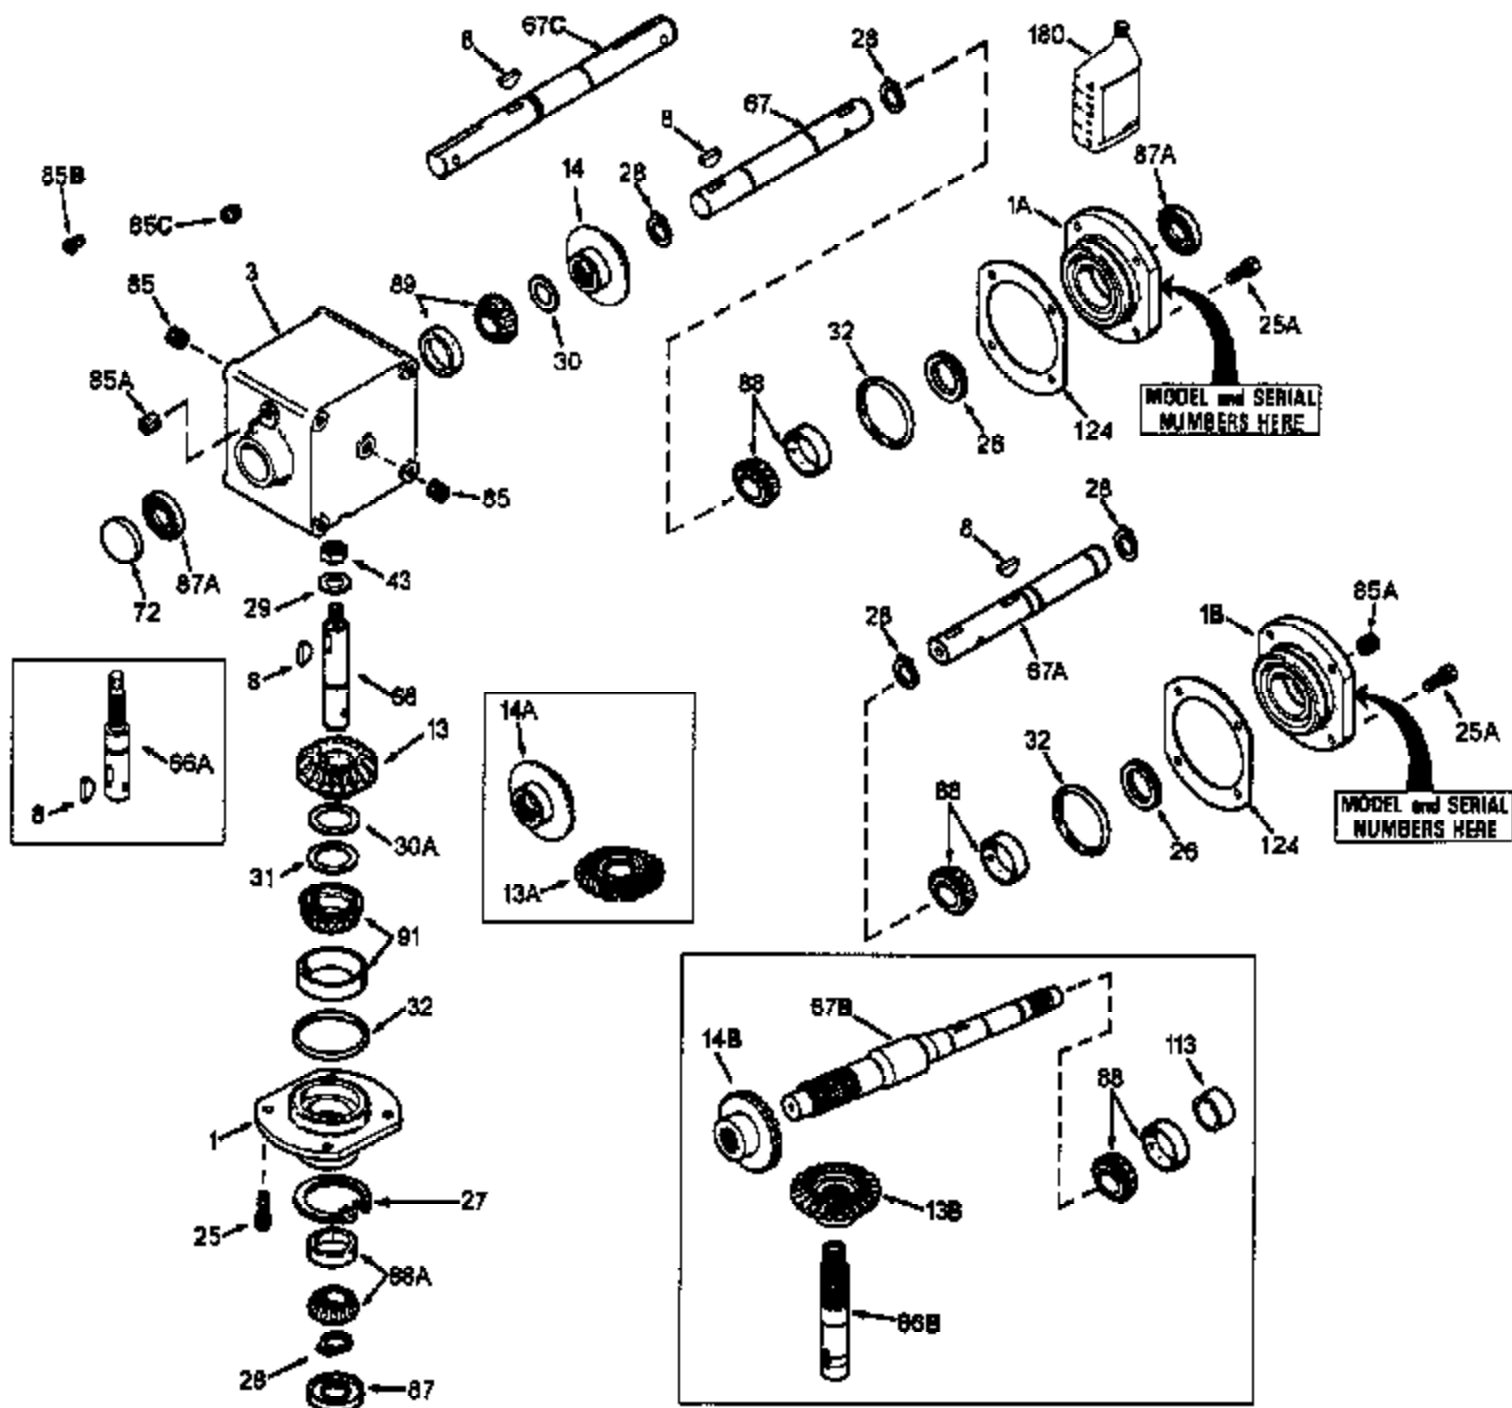

ILLUSTRATION SHOWS TYPICAL PARTS ONLY. ORDER BY PART NUMBER. PARTS NOT LISTED ARE SUPPLIED BY OEM.

Ref #	Part Number	Qty	Description
	794391		RA Drive Head Ass'y (Incl. 1 thru 124)
1	786104A		Retainer Cap
1A	786105		Retainer Cap
3	770076		Right Angle Drive Housing
8	792114		Woodruff Key No. 807
13	778167		Bevel Gear (25 teeth)
14	778171		Bevel Gear (26 teeth)
25A	792037		Screw, 5/16-18 x 1"
25	792037		Screw, 5/16-18 x 1"
26	780137		Load Ring
27	792112		Retaining Ring
28	792113		Retaining Ring
29	792115		Flat Washer
30	780131	1100-1100-008 Peerless	Shim
31	780138		Shim
32	788063		"O" Ring
43	792110A		Hex Jam Nut, 3/4-16
66	776221		Input Shaft (4-7/8" long)
67	776237		Output Shaft (7-17/32" long)
72	792111		Plug
85C	792118		Relief Valve
85A	792039		Pipe Plug, 1/8"
85	792116		Pipe Plug, 1/4-18
87A	788065		Oil Seal
87	788064		Oil Seal
88A	780132		Bearing & Cup Ass'y (SEE REPAIR MANUA L)
88	780132		Bearing & Cup Ass'y (SEE REPAIR MANUA L)
89	780132		Bearing & Cup Ass'y (SEE REPAIR MANUA L)
91	780134		Bearing & Cup Ass'y (SEE REPAIR MANUA L)
124	780136		Retainer Cap Shim
180	730229A		Gear Oil 80W90

1100-1100-008 Page 2 of 2
Peerless