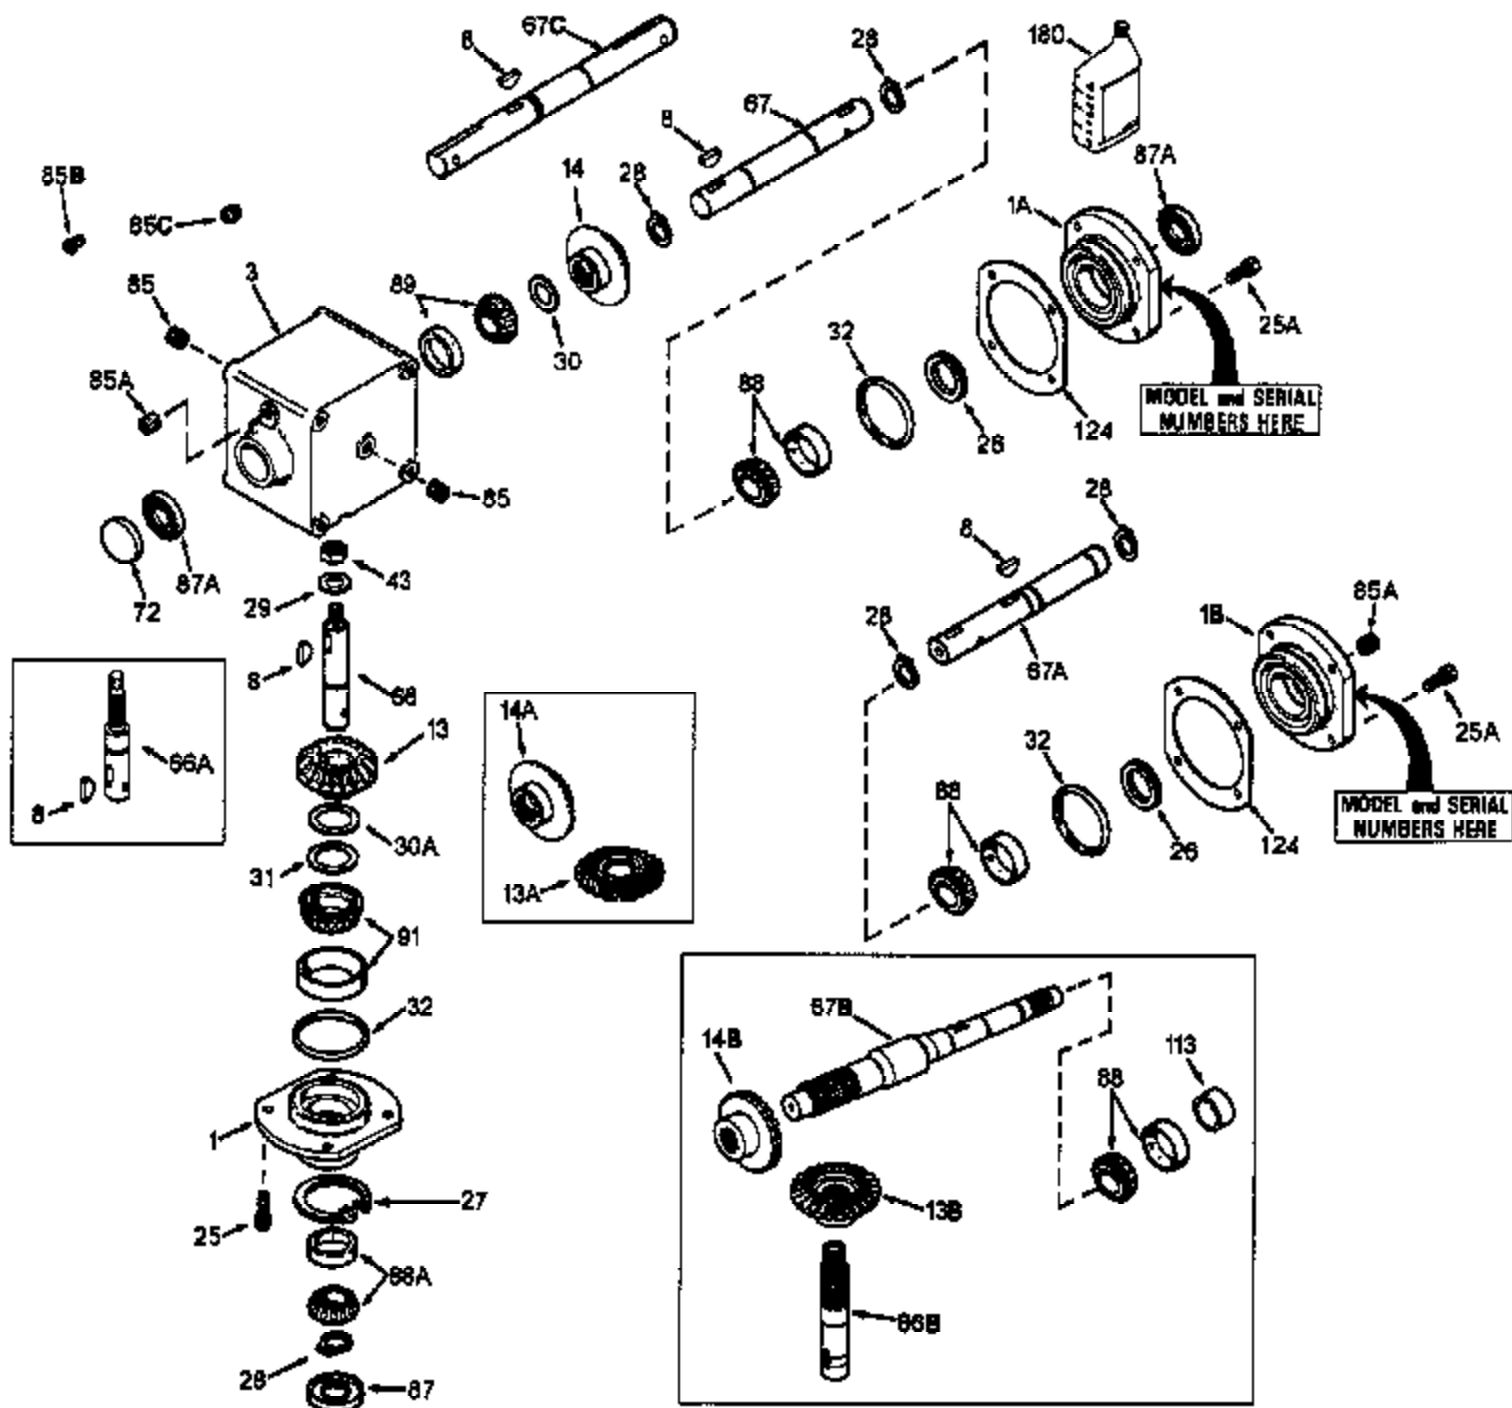

ILLUSTRATION SHOWS TYPICAL PARTS ONLY. ORDER BY PART NUMBER. PARTS NOT LISTED ARE SUPPLIED BY OEM.

Ref #	Part Number	Qty	Description
1A	786105		Retainer Cap
1	786104A		Retainer Cap
3	770076		Right Angle Drive Housing
8	792114		Woodruff Key No. 807
13A	778301		Spiral Bevel Gear & Pinion (25 & 26 t eeth)
25	792037		Screw, 5/16-18 x 1"
25A	792037		Screw, 5/16-18 x 1"
26	780137		Load Ring
27	792112		Retaining Ring
28	792113		Retaining Ring
29	792115		Flat Washer
30	780131		Shim
31	780138		Shim
32	788063	Peerless	"O" Ring
43	792110A		Hex Jam Nut, 3/4-16
66	776221		Input Shaft (4-7/8" long)
67	776222		Output Shaft (7-17/32" long)
72	792111		Plug
85	792116		Pipe Plug, 1/4-18
85A	792039		Pipe Plug, 1/8"
85C	792118		Relief Valve
87A	788065		Oil Seal
87	788064		Oil Seal
88	780132		Bearing & Cup Ass'y (SEE REPAIR MANUA L)
88A	780132		Bearing & Cup Ass'y (SEE REPAIR MANUA L)
89	780132		Bearing & Cup Ass'y (SEE REPAIR MANUA L)
91	780134		Bearing & Cup Ass'y (SEE REPAIR MANUA L)
124	780136		Retainer Cap Shim
180	730229A		Gear Oil 80W90

1100-1100-092A Page 2 of 2