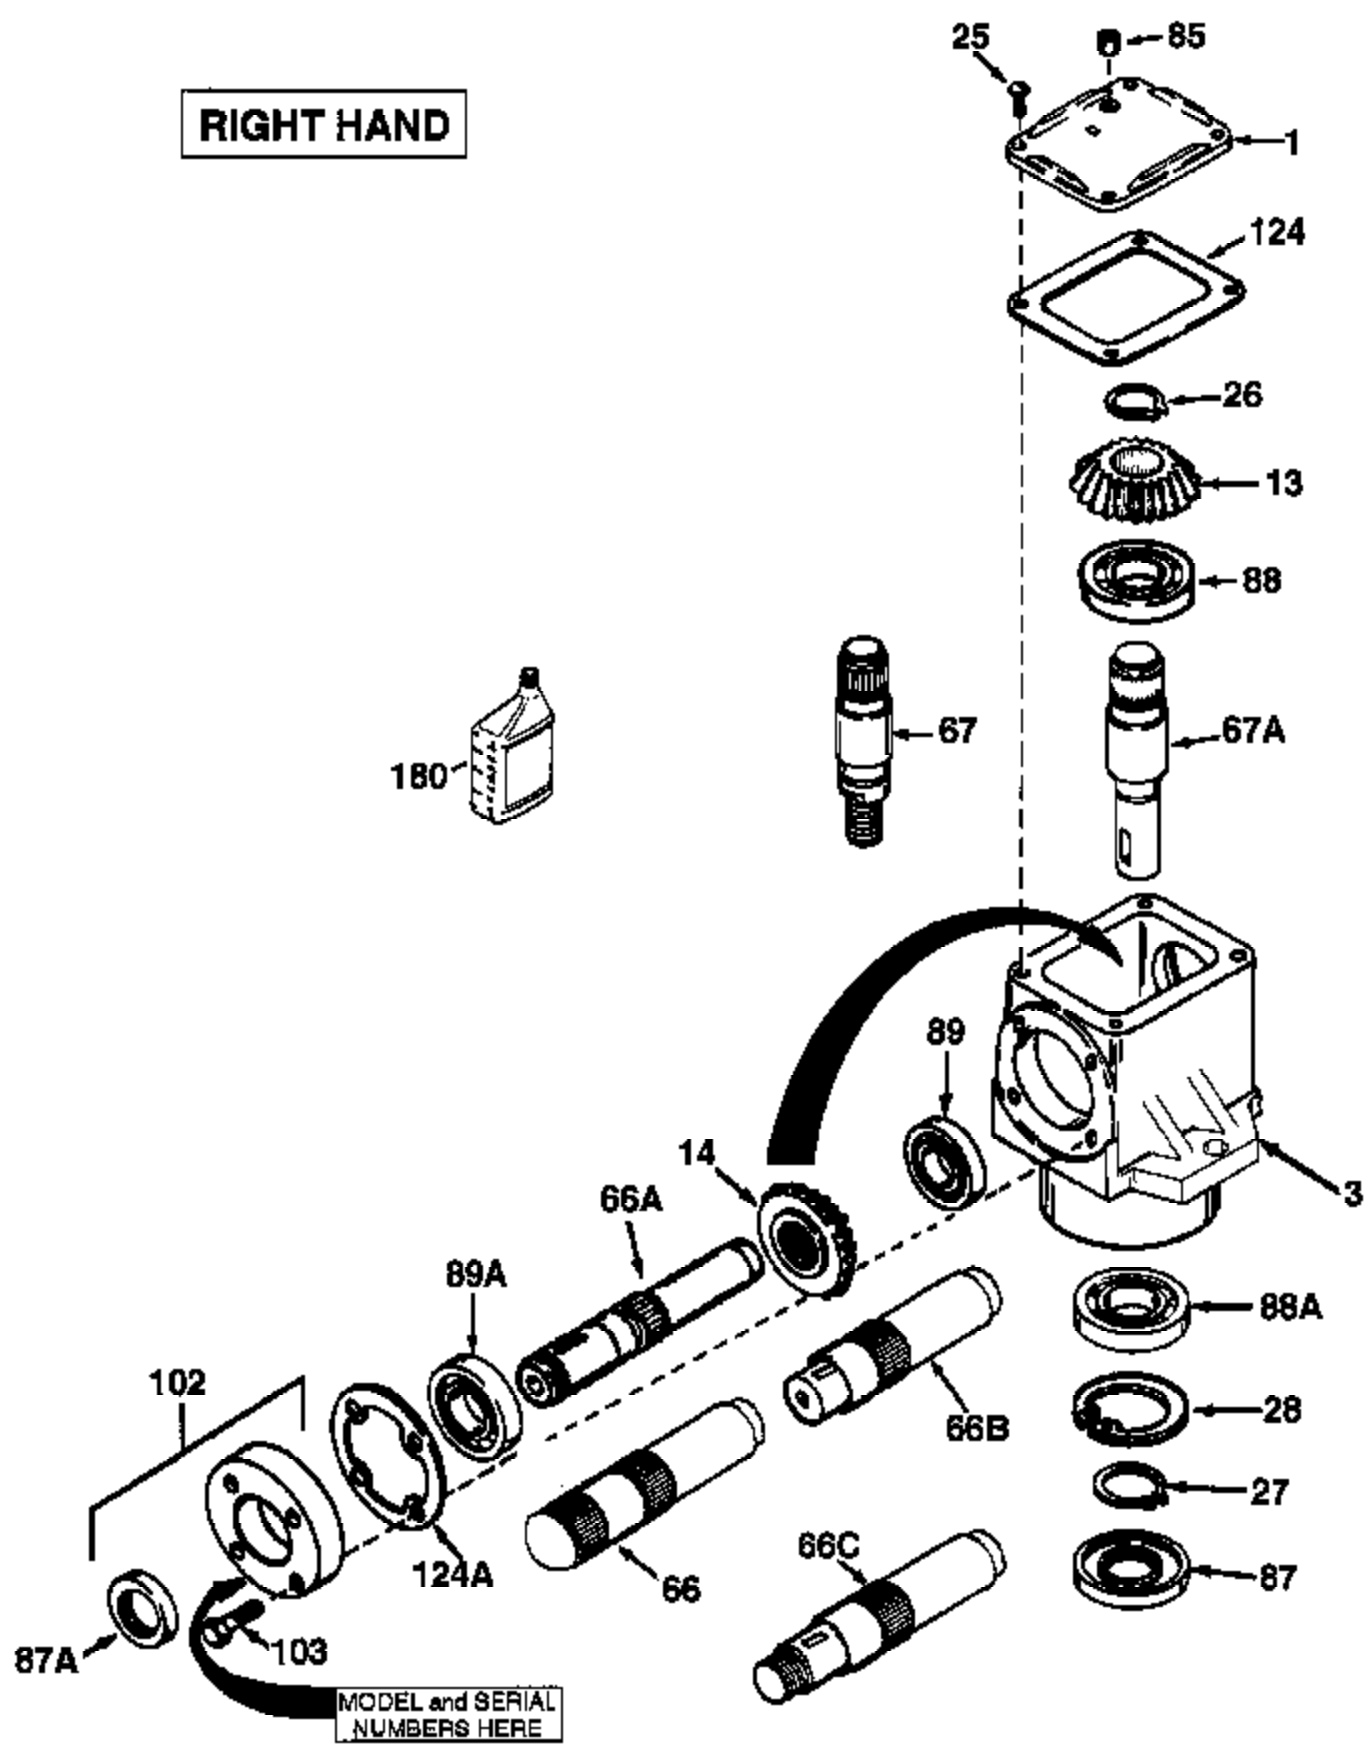

RIGHT HAND

Ref #	Part Number	Qty	Description
1	772067	1	Right Angle Drive Head Cover
3	770124	1	Right Angle Drive Housing
13	778101A	1	Bevel Gear (17 teeth-steel)
14	778101A	1	Bevel Gear (17 teeth-steel)
25	792025	4	Screw 10-24 x 1/2"
26	788018	1	Retaining Ring
27	788079	1	Retaining Ring
66A	776437	1	Input Shaft
67	776429	1	Output Shaft
85	792039	1	Pipe Plug 1/8-27
87	788082	1	Oil Seal
87A	788031	1	Oil Seal 7/8"
88A	780177	1000-1000-082	Ball Bearing (.9838)
88	780174	Peerless	Ball Bearing (.9838)
89	780024	1	Ball Bearing (.7495)
89A	780034	1	Ball Bearing (.8745)
102	786029	1	Retainer Cap & Seal (Incl. 87A & 103)
103	792026	4	Bolt 1/4-20 x 7/8"
124A	788030B	1	Retainer Gasket
124	788028	1	Gasket
180	730229A	1	Gear Oil 80W90