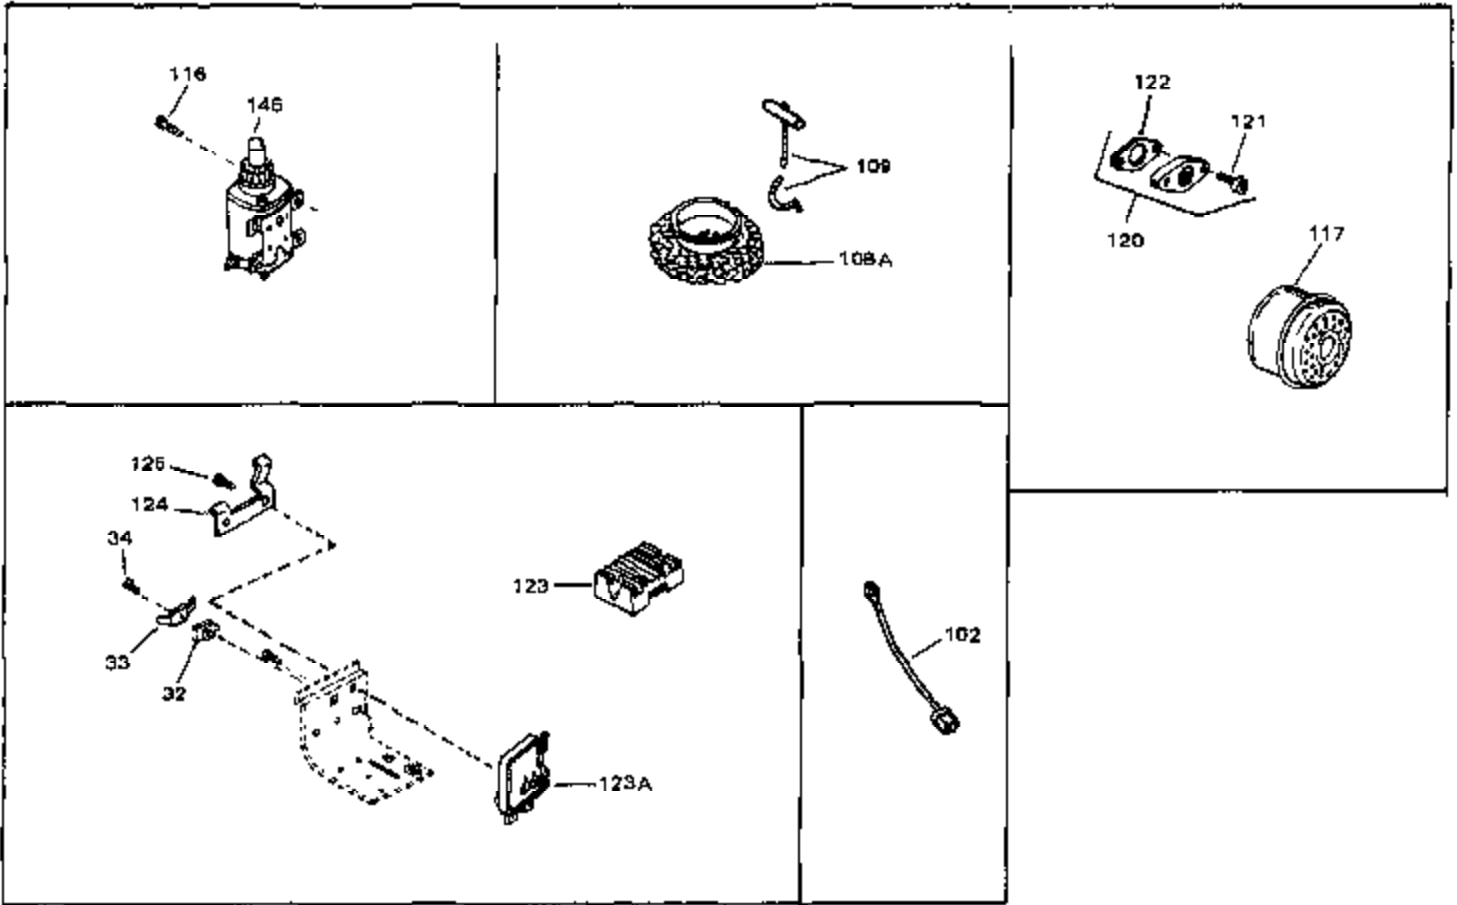

Ref #	Part Number	Qty	Description
116	30688	0	Screw, Hex hd. Sems, 1/4-20 x 1/2
120	730130	0	Muffler Adapter Kit
121	30196	0	Screw
122	27930	0	Gasket, Exhaust
146	33605	0	Motor, Starter (12 Volt)