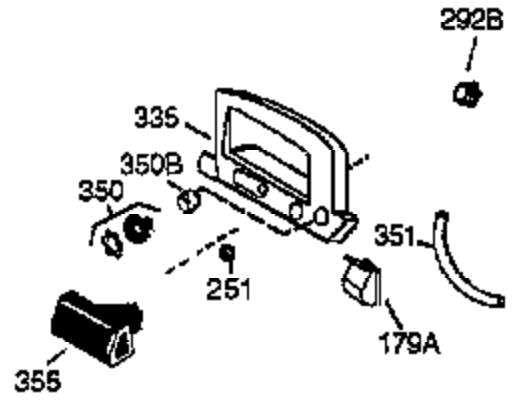

ILLUSTRATION SHOWS TYPICAL PARTS ONLY. ORDER BY PART NUMBER. PARTS NOT LISTED ARE SUPPLIED BY OEM.

Ref #	Part Number	Qty	Description
7	36005A	1	* Breather Cover & Gasket
182	650925	2	Carburetor Mounting Stud
187	36035	1	* Carburetor Mounting Spacer
191	36012	1	Brake Control Lever
251	650928	2	Lock Nut 1/4-20
252	650929	1	Screw, 1/4-20 x 11/16"
287	650926	6	Screw, 8-32 x 21/64"
350	36045	1	Primer
370	36261	1	Instruction Decal
390	590686	1	Rewind Starter