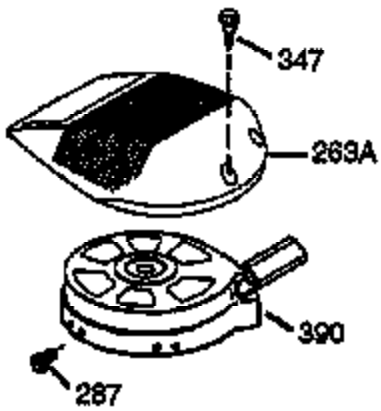

ILLUSTRATION SHOWS TYPICAL PARTS ONLY. ORDER BY PART NUMBER. PARTS NOT LISTED ARE SUPPLIED BY OEM.

Ref #	Part Number	Qty	Description
7	36005A	1	* Breather Cover & Gasket
182	650925	2	Carburetor Mounting Stud
187	36035	1	* Carburetor Mounting Spacer
191	36012	1	Brake Control Lever
251	650928	2	Lock Nut 1/4-20
252	650929	1	Screw, 1/4-20 x 11/16"
287	650926	6	Screw, 8-32 x 21/64"
350	36045	1	Primer
370	36261	1	Instruction Decal
390	590686	1	Rewind Starter