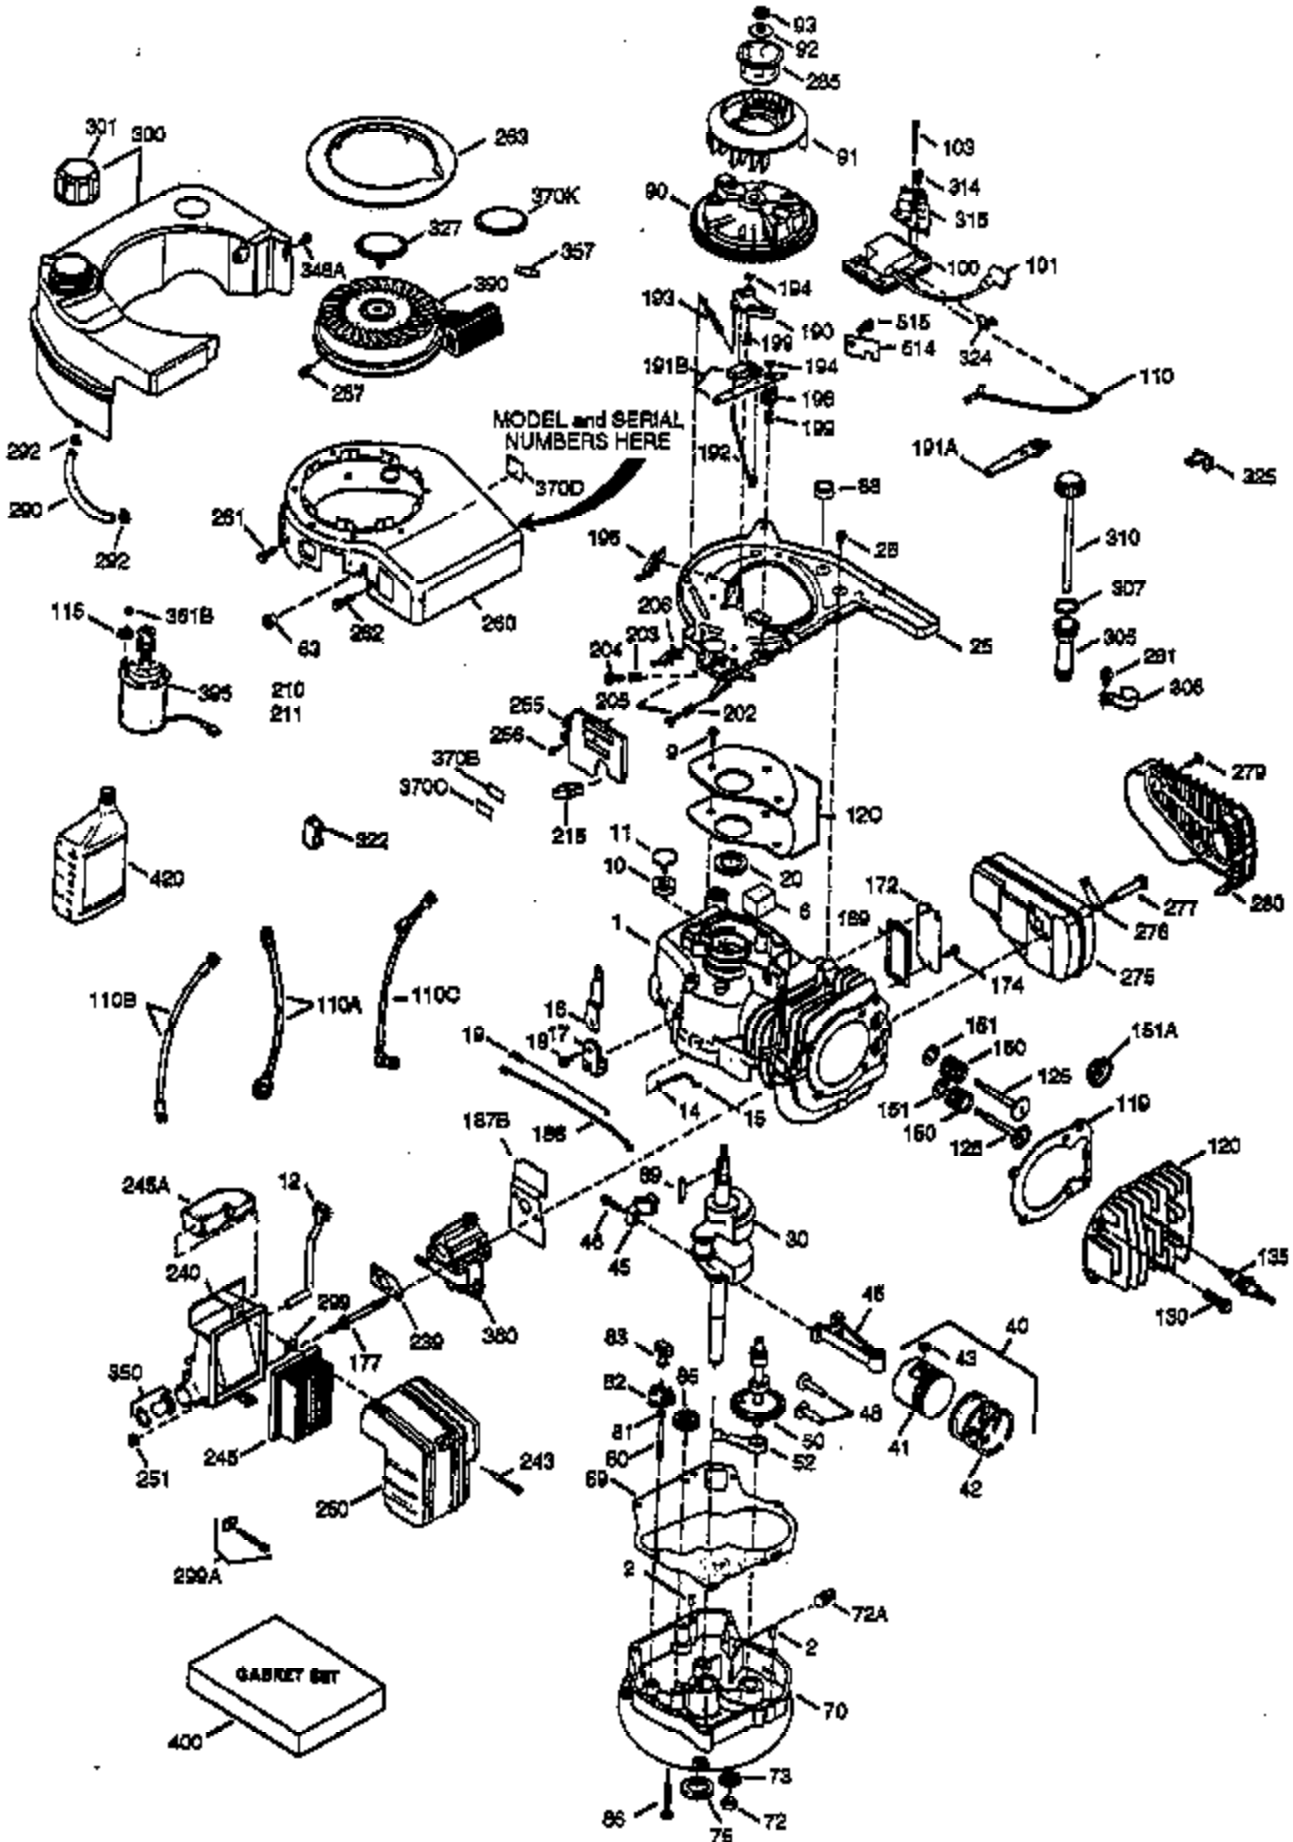

## Engine Parts List #1

Ref #	Part Number	Qty	Description
1	36069	1	Cylinder (Incl. 2, 10, & 20)
2	27652	2	Dowel Pin
6	36059	1	Breather Element
7	36005A	1	* Breather Cover & Gasket
9	650836	3	Screw, 10-24 x 1/2"
10	36002	1	Breather Valve Body
11	36003	1	Check Valve
12	36001	1	Breather Tube
14	28277	1	Flat Washer
15	36006	1	Governor Rod (Machined)
16	36008	1	Governor Lever
17	31335	1	Governor Lever Clamp
18	650548	1	Screw, 8-32 x 5/16"
19	36103	1	Governor Spring
20	36010	1	Oil Seal
25	36091A	1	Blower Housing Baffle Ass'y.(Incl.195 )
26	650802	3	Screw, 1/4-20 x 5/8"
30	36109	1	Crankshaft Ass'y.
40	36073	1	Piston,Pin, Ring Set (Std.)
40	36074	1	Piston,Pin, Ring Set (.010 OS)
40	36075	1	Piston,Pin, Ring Set (.020 OS)
41	36070	1	Piston & Pin Ass'y.(Std.) (Incl. 43)
41	36071	1	Piston & Pin Ass'y.(.010 OS)(Incl.43)
41	36072	1	Piston & Pin Ass'y.(.020 OS)(Incl.43)
42	36076	1	Ring Set (Std.)
42	36077	1	Ring Set (.010 OS)
42	36078	1	Ring Set (.020 OS)
43	20381	2	Piston Pin Retaining Ring
45	36023	1	Connecting Rod Ass'y. (Incl. 46)
46	650923	2	Connecting Rod Bolt
48	36030	2	Valve Lifter
50	36031	1	Camshaft (MCR)
52	29914	1	Oil Pump Ass'y.
69	36032	1	* Mounting Flange Gasket
70	36033A	1	Mounting Flange (Incl. 72 thru 85)
72	36083	1	Oil Drain Plug
75	36010	1	Oil Seal
80	30574A	1	Governor Shaft
81	30590A	1	Flat Washer
82	30591	1	Governor Gear Ass'y. (Incl.81)
83	36057	1	Governor Spool
85	36034	1	Idle Gear
86	650924	7	Screw, 1/4-20 x 1-9/16"
89	611154	1	Flywheel Key
90	611155	1	Flywheel
91	611156	1	Flywheel Fan
92	650815	1	Belleville Washer
93	650816	1	Flywheel Nut
100	34443A	1	Solid State Ignition
101	610118	1	Spark Plug Cover
103	650814	2	Screw, Torx T-15, 10-24 x 1"
110	36054	1	Ground Wire
110B	36230	1	Ground Wire
119	36061	1	* Cylinder Head Gasket
120	36037A	1	Cylinder Head
125	29313C	1	Exhaust Valve (Std.) (Incl. 151)
125	29315C	1	Exhaust Valve (1/32" OS)
126	29314B	1	Intake Valve (Std.) (Incl. 151)