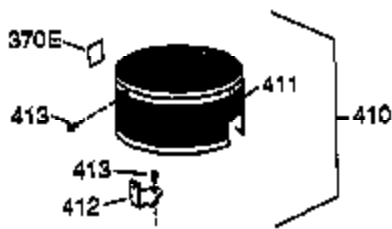

Ref #	Part Number	Qty	Description
400	36062D	1	* Gasket Set (Incl. items marked PK i n notes). Incl. part #'s 27234A (1), 28833 (1), 36005A (1), 36032A (1), 36061 (1), 37136 (1), 696088 (1)
416	36085	1	Spark Arrestor Kit (Incl. 417)(Option al)
417	650760	1	Screw, 8-32 x 3/8" (Optional)
420	730225	1	4 Cycle Oil, SAE 30 (Quart)