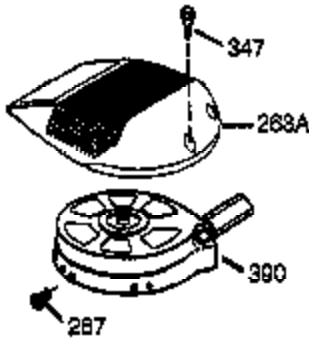

Ref #	Part Number	Qty	Description
152	37075	1	"O"-Ring
240	36044B	1	Air Cleaner Body (Incl.239,299 & 350)
245	36046	1	Air Cleaner Filter
250	36047	1	Air Cleaner Cover
251	650928	2	Lock Nut 1/4-20
287	650926	2	Screw, 8-32 x 21/64"
350	36045	1	Primer
390	590737	1	Rewind Starter (NOTE: This engine could have been built with 590694 starter).