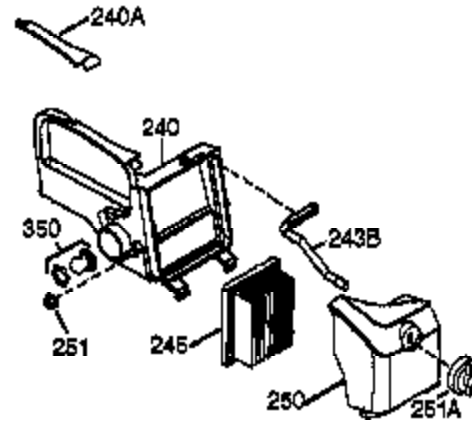

Engine Parts List #2

Ref #	Part Number	Qty	Description
152	37075	1	"O"-Ring
187B	36035	1	* Carburetor Gasket/Air Baffle
240	36044B	1	Air Cleaner Body (Incl.239,299 & 350)
245	36046	1	Air Cleaner Filter
250	36047	1	Air Cleaner Cover
251	650928	2	Lock Nut 1/4-20
287	650926	2	Screw, 8-32 x 21/64"
350	36045	1	Primer
390	590694	1	Rewind Starter (NOTE: This engine could have been built with 590737 starter.