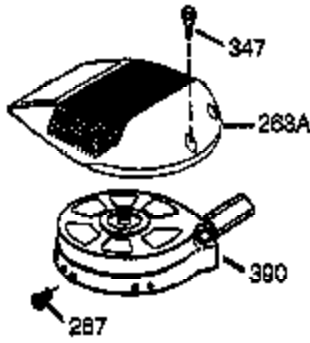

Engine Parts List #2

Ref #	Part Number	Qty	Description
152	37075	1	"O"-Ring
187B	36035	1	* Carburetor Gasket/Air Baffle
240	36044B	1	Air Cleaner Body (Incl.239,299 & 350)
245	36046	1	Air Cleaner Filter
250	36047	1	Air Cleaner Cover
251	650928	2	Lock Nut 1/4-20
287	650926	2	Screw, 8-32 x 21/64"
350	36045	1	Primer
390	590694	1	Rewind Starter (NOTE: This engine could have been built with 590737 starter.