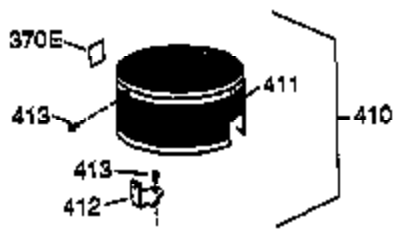

Engine Parts List #2

Ref #	Part Number	Qty	Description
152	37075	1	"O"-Ring
187B	36035	1	* Carburetor Gasket/Air Baffle
240	36044B	1	Air Cleaner Body (Incl.239,299 & 350)
245	36046	1	Air Cleaner Filter
250	36047	1	Air Cleaner Cover
251	650928	2	Lock Nut 1/4-20
287	650926	2	Screw, 8-32 x 21/64"
350	36045	1	Primer
390	590694	1	Rewind Starter (NOTE: This engine could have been built with 590737 starter.