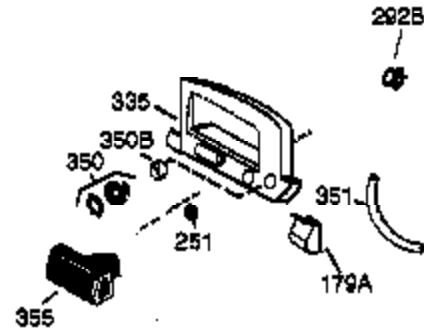

Engine Parts List #2

Ref #	Part Number	Qty	Description
152	37075	1	"O"-Ring
187B	36035	1	* Carburetor Gasket/Air Baffle
240	36044B	1	Air Cleaner Body (Incl.239,299 & 350)
245	36046	1	Air Cleaner Filter
250	36047	1	Air Cleaner Cover
251	650928	2	Lock Nut 1/4-20
287	650926	2	Screw, 8-32 x 21/64"
350	36045	1	Primer
390	590694	1	Rewind Starter (NOTE: This engine could have been built with 590737 starter.