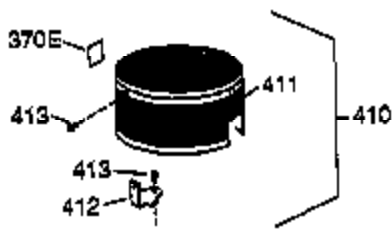

Engine Parts List #2

Ref #	Part Number	Qty	Description
152	37075	1	"O"-Ring
187B	36035	1	* Carburetor Mounting Spacer
240	36044B	1	Air Cleaner Body (Incl.239,299 & 350)
245	36046	1	Air Cleaner Filter
250	36047	1	Air Cleaner Cover
251	650928	2	Lock Nut 1/4-20
287	650926	2	Screw, 8-32 x 21/64"
350	36045	1	Primer
390	590694	1	Rewind Starter (NOTE: This engine could have been built with 590737 starter).