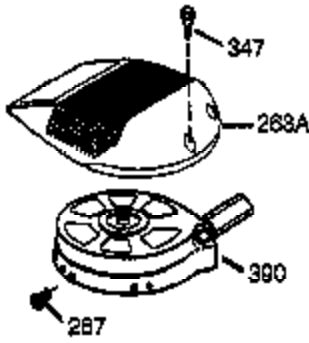

Engine Parts List #2

Ref #	Part Number	Qty	Description
152	37075	1	"O"-Ring
187B	36035	1	* Carburetor Mounting Spacer
240	36044B	1	Air Cleaner Body (Incl.239,299 & 350)
245	36046	1	Air Cleaner Filter
250	36047	1	Air Cleaner Cover
251	650928	2	Lock Nut 1/4-20
287	650926	2	Screw, 8-32 x 21/64"
350	36045	1	Primer
390	590694	1	Rewind Starter (NOTE: This engine could have been built with 590737 starter).