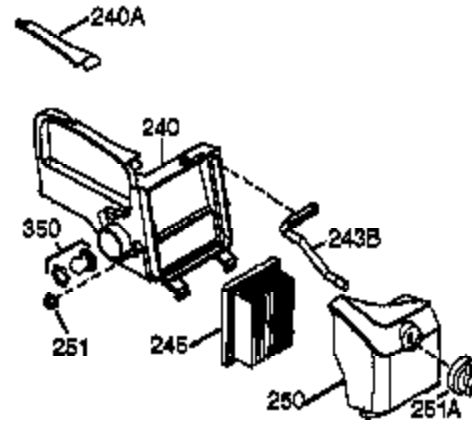

Engine Parts List #2

Ref #	Part Number	Qty	Description
152	37075	1	"O"-Ring
187B	36035	1	* Carburetor Mounting Spacer
240	36044B	1	Air Cleaner Body (Incl.239,299 & 350)
245	36046	1	Air Cleaner Filter
250	36047	1	Air Cleaner Cover
251	650928	2	Lock Nut 1/4-20
287	650926	2	Screw, 8-32 x 21/64"
350	36045	1	Primer
390	590694	1	Rewind Starter (NOTE: This engine could have been built with 590737 starter).