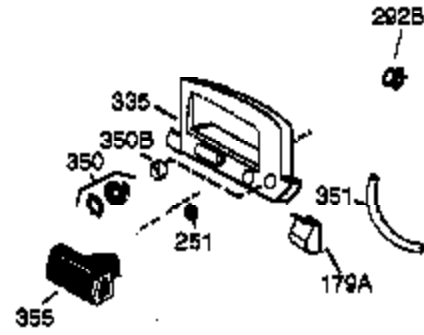

Engine Parts List #2

Ref #	Part Number	Qty	Description
152	37075	1	"O"-Ring
187B	36035	1	* Carburetor Mounting Spacer
240	36044B	1	Air Cleaner Body (Incl.239,299 & 350)
245	36046	1	Air Cleaner Filter
250	36047	1	Air Cleaner Cover
251	650928	2	Lock Nut 1/4-20
287	650926	2	Screw, 8-32 x 21/64"
350	36045	1	Primer
390	590694	1	Rewind Starter (NOTE: This engine could have been built with 590737 starter).