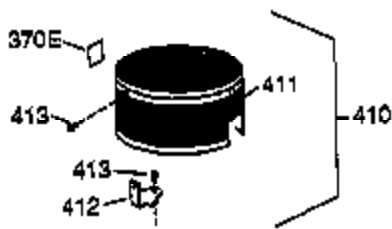

Ref #	Part Number	Qty	Description
400	36062C		* Gasket Set (Incl. items marked PK i n notes). Incl. part #'s 27234A (1), 28833 (1), 36005A (1), 36032A (1), 36035 (1), 36048 (1), 36061 (1), 36183 (2), 696088 (1)
416	36085	1	Spark Arrestor Kit (Incl. 417)
417	650760	1	Screw, 8-32 x 3/8"
420	730225	1	4 Cycle Oil, SAE 30 (Quart)