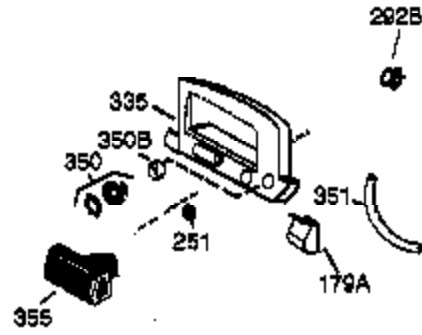

Ref #	Part Number	Qty	Description
400	36062C		* Gasket Set (Incl. items marked PK i n notes). Incl. part #'s 27234A (1), 28833 (1), 36005A (1), 36032A (1), 36035 (1), 36048 (1), 36061 (1), 36183 (2), 696088 (1)
416	36085	1	Spark Arrestor Kit (Incl. 417)
417	650760	1	Screw, 8-32 x 3/8"
420	730225	1	4 Cycle Oil, SAE 30 (Quart)