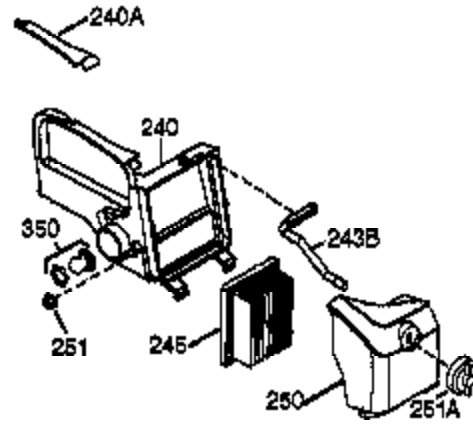

Engine Parts List #2

Ref #	Part Number	Qty	Description
152	37075	1	"O"-Ring
187B	36035	1	* Carburetor Gasket/Air Baffle
240	36044B	1	Air Cleaner Body (Incl.239,299 & 350)
245	36046	1	Air Cleaner Filter
250	36047	1	Air Cleaner Cover
251	650928	2	Lock Nut 1/4-20
287	650926	2	Screw, 8-32 x 21/64"
350	36045	1	Primer
370E	34387	1	Air Cleaner Decal
390	590732	1	Rewind Starter (NOTE: This engine could have been built with 590738 starter).