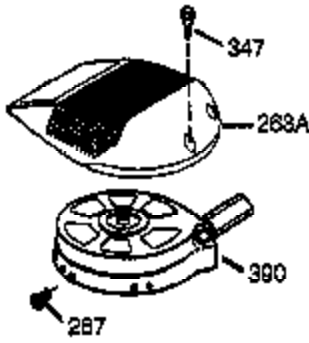

Engine Parts List #2

Ref #	Part Number	Qty	Description
152	37075	1	"O"-Ring
187B	36035	1	* Carburetor Gasket/Air Baffle
240	36044B	1	Air Cleaner Body (Incl.239,299 & 350)
245	36046	1	Air Cleaner Filter
250	36047	1	Air Cleaner Cover
251	650928	2	Lock Nut 1/4-20
287	650926	2	Screw, 8-32 x 21/64"
350	36045	1	Primer
370E	34387	1	Air Cleaner Decal
390	590732	1	Rewind Starter (NOTE: This engine could have been built with 590738 starter).