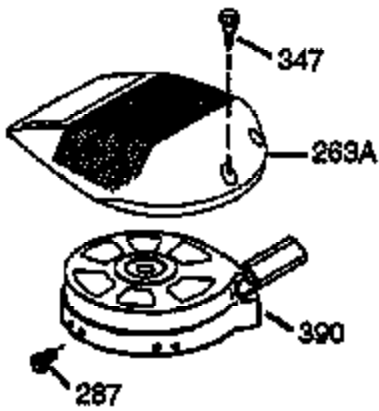

ILLUSTRATION SHOWS TYPICAL PARTS ONLY. ORDER BY PART NUMBER. PARTS NOT LISTED ARE SUPPLIED BY OEM.

Engine Parts List #2

Ref #	Part Number	Qty	Description
251	650928	2	Lock Nut 1/4-20
263A	36156	1	Starter Grill
287	650926	2	Screw, 8-32 x 21/64"
347	650898	1	Screw, 10-32 x 27/32"
350	36045	1	Primer
370A	36261	1	Lubrication Decal
390	590702	1	Rewind Starter (NOTE: This engine could have been built with 590739 starter. Refer to the design of the rope pulley strength ribs for part identification. Individual starter parts do not interchange.)
416	36085	1	Spark Arrestor Kit (Incl. 417)(Optional)
417	650760	1	Screw, 8-32 x 3/8" (Optional)