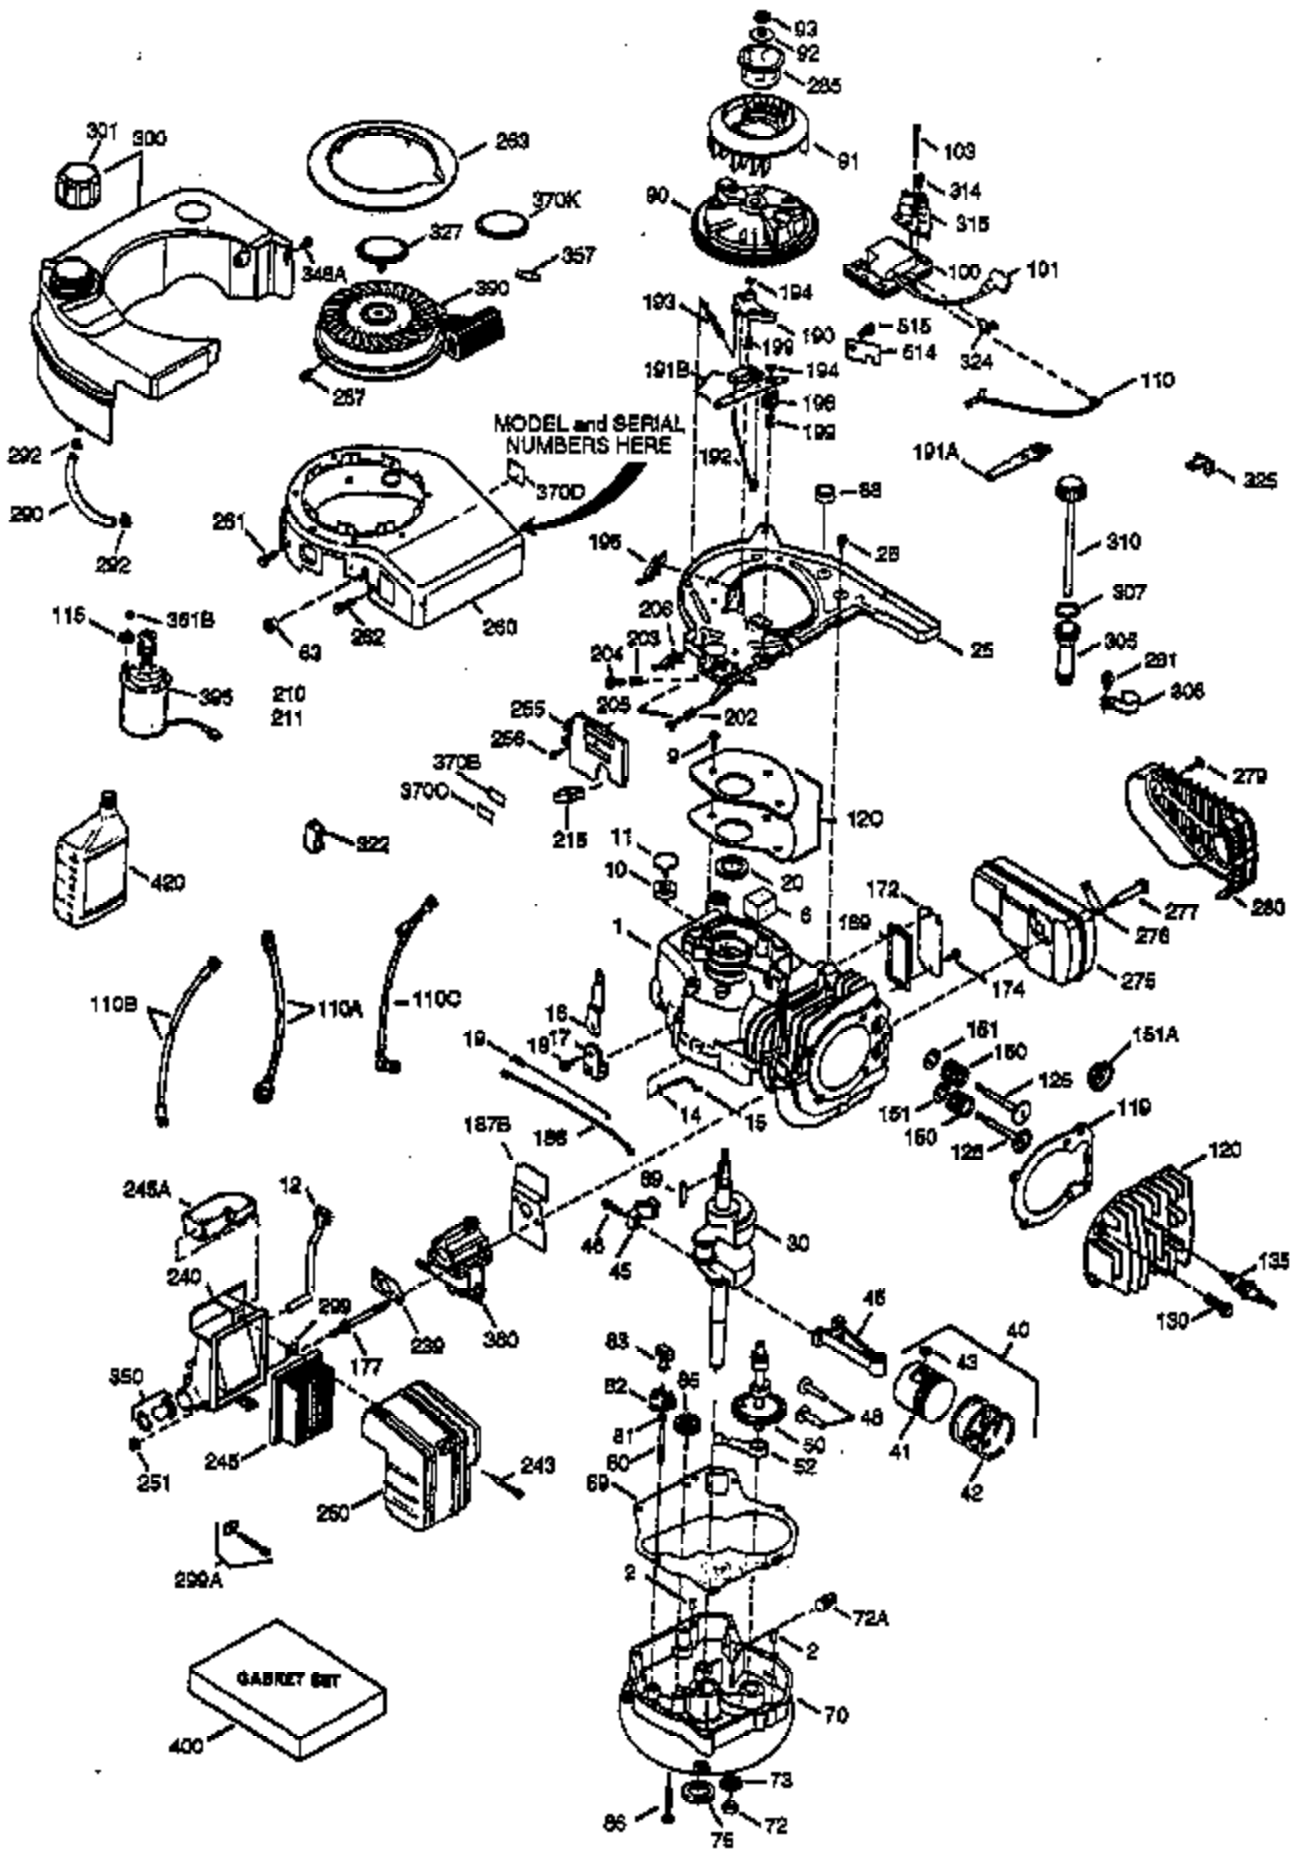

ILLUSTRATION SHOWS TYPICAL PARTS ONLY. ORDER BY PART NUMBER. PARTS NOT LISTED ARE SUPPLIED BY OEM.

Engine Parts List #1

Ref #	Part Number	Qty	Description
1	36169	1	Cylinder (Incl. 2,10,20 & 125)
2	27652	2	Dowel Pin
6	36059	1	Breather Element
9	590568	3	Screw, 10-24 x 3/4"
10	36002	1	Breather Valve Body
11	36003	1	Check Valve
12	36001	1	Breather Tube
12C	36005A	1	* Breather Cover & Gasket
14	28277	1	Flat Washer
15	36006	1	Governor Rod (Machined)
16	36008	1	Governor Lever
17	31335	1	Governor Lever Clamp
18	650548	1	Screw, 8-32 x 5/16"
19	36103	1	Governor Spring
20	36010	1	Oil Seal
25	36011	1	Blower Housing Baffle Ass'y.(Incl.195)
26	650802	3	Screw, 1/4-20 x 5/8"
30	36171	1	Crankshaft
40	40004	1	Piston,Pin, Ring Set (Std.)
40	40005	1	Piston,Pin, Ring Set (.010 OS)
41	36070	1	Piston & Pin Ass'y.(Std.) (Incl. 43)
41	36071	1	Piston & Pin Ass'y.(.010 OS)(Incl.43)
42	40006	1	Ring Set (Std.)
42	40007	1	Ring Set (.010 OS)
43	20381	2	Piston Pin Retaining Ring
45	36023A	1	Connecting Rod Ass'y. (Incl. 46)
46	32610A	2	Connecting Rod Bolt
48	36030	2	Valve Lifter
50	36031	1	Camshaft (MCR)
52	29914	1	Oil Pump Ass'y.
69	36032A	1	* Mounting Flange Gasket
70	36151	1	Mounting Flange (Incl. 72 thru 85)
72	30572	1	Oil Drain Plug
73	28833	1	Drain Plug Gasket
75	36010	1	Oil Seal
80	30574A	1	Governor Shaft
81	30590A	1	Washer
82	30591	1	Governor Gear Ass'y. (Incl.81)
83	36057	1	Governor Spool
85	36034	1	Idle Gear
86	650924	7	Screw, 1/4-20 x 1-9/16"
89	611154	1	Flywheel Key
90	611155	1	Flywheel
91	611156	1	Flywheel Fan
92	650815	1	Belleville Washer
93	650816	1	Flywheel Nut
100	34443A	1	Solid State Ignition
101	610118	1	Spark Plug Cover
103	651007	2	Screw, Torx T-15, 10-24 x 15/16"
110	36054	1	Ground Wire
119	36061	1	* Cylinder Head Gasket
120	36120A	1	Cylinder Head
125	36471	1	Exhaust Valve (Std.) (Incl. 151)
125	36472	1	Exhaust Valve (1/32" OS)
126	29314B	1	Intake Valve (Std.) (Incl. 151)
126	29315C	1	Intake Valve (1/32" OS)
130	6021A	7	Screw, 5/16-18 x 1-1/2"
135	35395	1	Resistor Spark Plug (RJ19LM)