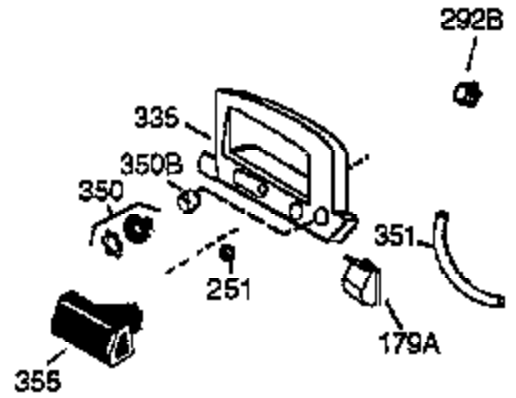

ILLUSTRATION SHOWS TYPICAL PARTS ONLY. ORDER BY PART NUMBER. PARTS NOT LISTED ARE SUPPLIED BY OEM.

Engine Parts List #2

Ref #	Part Number	Qty	Description
251	650928	2	Lock Nut 1/4-20
263A	36156	1	Starter Grill
287	650926	2	Screw, 8-32 x 21/64"
347	650898	1	Screw, 10-32 x 27/32"
350	36045	1	Primer
370A	36261	1	Lubrication Decal
390	590702	1	Rewind Starter (NOTE: This engine could have been built with 590739 starter. Refer to the design of the rope pulley strength ribs for part identification. Individual starter parts do not interchange.)
416	36085	1	Spark Arrestor Kit (Incl. 417)(Optional)
417	650760	1	Screw, 8-32 x 3/8" (Optional)