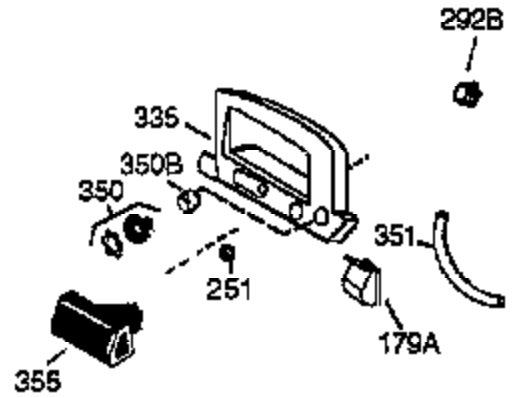

ILLUSTRATION SHOWS TYPICAL PARTS ONLY. ORDER BY PART NUMBER. PARTS NOT LISTED ARE SUPPLIED BY OEM.

Ref #	Part Number	Qty	Description
152	37075	1	"O"-Ring
251	650928	2	Lock Nut 1/4-20
263A	36426	1	Starter Grill
287	650926	2	Screw, 8-32 x 21/64"
347	650898A	3	Screw, 10-32 x 27/32"
350	36045	1	Primer
370A	36261	1	Lubrication Decal
390	590702	1	Rewind Starter (NOTE: This engine could have been built with 590739 starter. Refer to the design of the rope pulley strength ribs for part identification. Individual starter parts do not interchange. Refer to service bulletin 116).
416	36085	1	Spark Arrestor Kit (Incl. 417)(Optional)
417	650760	1	Screw, 8-32 x 3/8" (Optional)