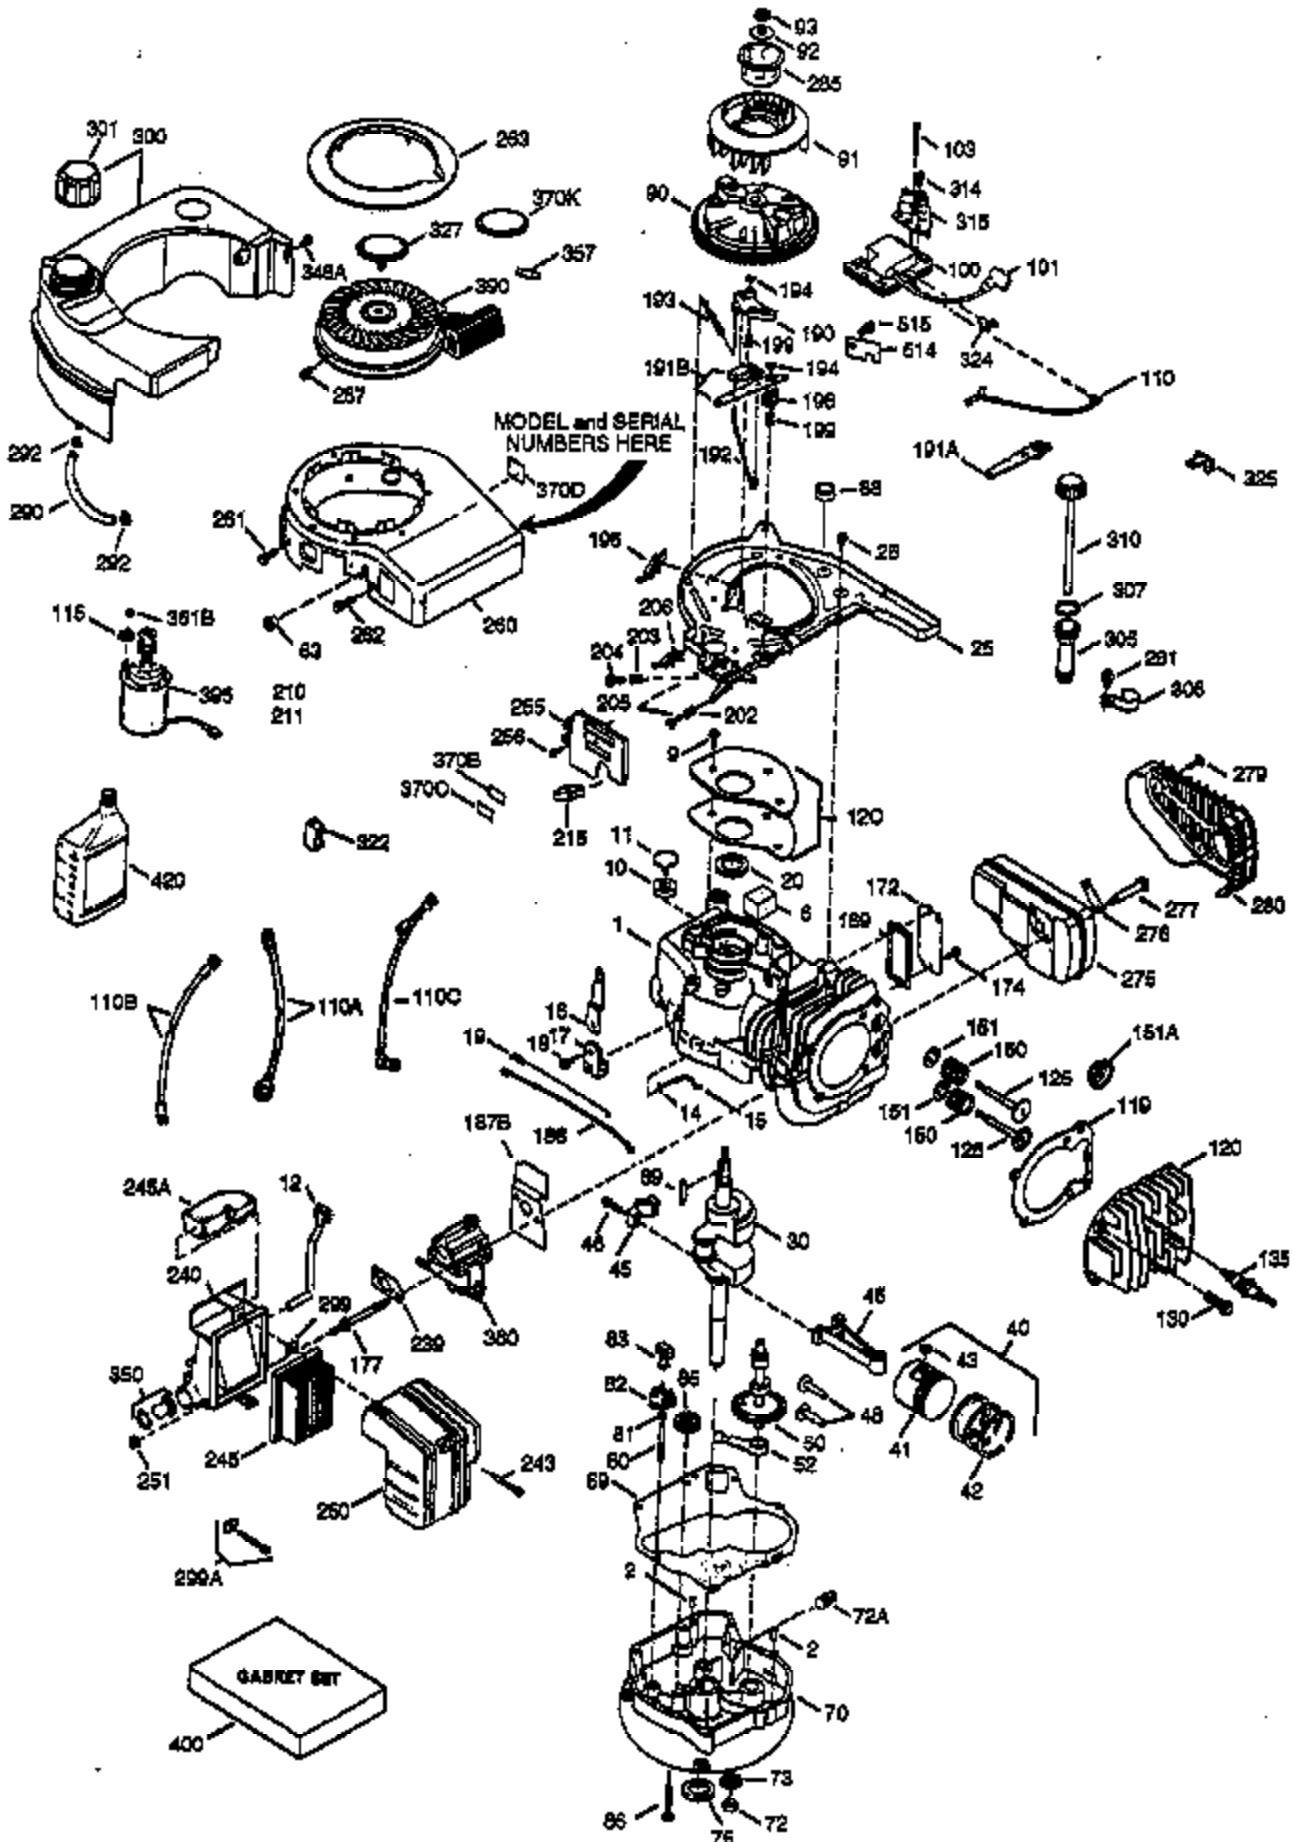

ILLUSTRATION SHOWS TYPICAL PARTS ONLY. ORDER BY PART NUMBER. PARTS NOT LISTED ARE SUPPLIED BY OEM.

Engine Parts List #1

Ref #	Part Number	Qty	Description
	1 36177	1	Cylinder (Incl. 2,10,12,20 & 125)
	2 27652	2	Dowel Pin
	6 36059	1	Breather Element
	9 590568	3	Screw, 10-24 x 3/4"
	10 36002	1	Breather Valve Body
	11 36003	1	Check Valve
	12C 36005A	1	* Breather Cover & Gasket
	12 32447	1	Breather Tube
	14 28277	1	Washer
	15 36006	1	Governor Rod (Machined)
	16 36008	1	Governor Lever
	17 31335	1	Governor Lever Clamp
	18 651018	1	Screw, Torx T-15, 8-32 x 19/64"
	19 36082	1	Governor Spring
	20 36010	1	Oil Seal
	25 36081	1	Blower Housing Baffle (Incl.195)
	26 650802	3	Screw, 1/4-20 x 5/8"
	30 36178	1	Crankshaft
	40 36073	1	Piston,Pin, Ring Set (Std.)
	40 36074	1	Piston,Pin, Ring Set (.010 OS)
	40 36075	1	Piston,Pin, Ring Set (.020 OS)
	41 36070	1	Piston & Pin Ass'y.(Std.) (Incl. 43)
	41 36071	1	Piston & Pin Ass'y.(.010 OS)(Incl.43)
	41 36072	1	Piston & Pin Ass'y.(.020 OS)(Incl.43)
	42 36076	1	Ring Set (Std.)
	42 36077	1	Ring Set (.010 OS)
	42 36078	1	Ring Set (.020 OS)
	43 20381	2	Piston Pin Retaining Ring
	45 36023A	1	Connecting Rod Ass'y. (Incl. 46)
	46 32610A	2	Connecting Rod Bolt
	48 36030	2	Valve Lifter
	50 36031A	1	Camshaft (MCR)
	52 29914	1	Oil Pump Ass'y.
	63 36100	1	Grommet
	69 36032A	1	* Mounting Flange Gasket
	70 36151	1	Mounting Flange (Incl. 72 thru 85)
	72 36083	1	Oil Drain Plug
	75 36010	1	Oil Seal
	80 30574A	1	Governor Shaft
	81 30590A	1	Washer
	82 30591	1	Governor Gear Ass'y. (Incl.81)
	83 36057	1	Governor Spool
	85 36034	1	Idle Gear
	86 650924	7	Screw, 1/4-20 x 1-9/16"
	89 611154	1	Flywheel Key
	90 611171	1	Flywheel
	91 611156	1	Flywheel Fan
	92 650815	1	Belleville Washer
	93 650816	1	Flywheel Nut
	100 34443A	1	Solid State Ignition
	101 610118	1	Spark Plug Cover
	103 651007	2	Screw, Torx T-15, 10-24 x 15/16"
	110 36054	1	Ground Wire
	110C 36099	1	Ground Wire
	110A 36097	1	Ground Wire
	110B 36098	1	D.C. Starter Wire
	115 650518	1	Lock Washer
	119 36061	1	* Cylinder Head Gasket