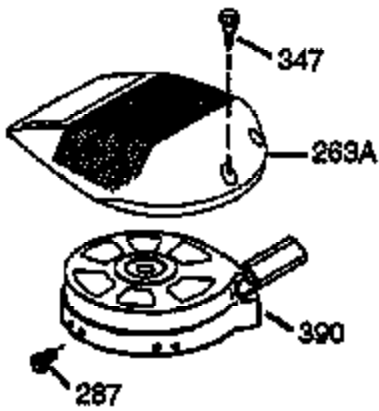

ILLUSTRATION SHOWS TYPICAL PARTS ONLY. ORDER BY PART NUMBER. PARTS NOT LISTED ARE SUPPLIED BY OEM.

Ref #	Part Number	Qty	Description
152	37075	1	"O"-Ring
251	650928	2	Lock Nut 1/4-20
263A	36426	1	Starter Grill
287	650926	2	Screw, 8-32 x 21/64"
347	650898A	3	Screw, 10-32 x 27/32"
350	36045	1	Primer
370A	36261	1	Lubrication Decal
390	590702	1	Rewind Starter (NOTE: This engine could have been built with 590739 starter. Refer to the design of the rope pulley strength ribs for part identification. Individual starter parts do not interchange. Refer to service bulletin 116).
416	36085	1	Spark Arrestor Kit (Incl. 417)(Optional)
417	650760	1	Screw, 8-32 x 3/8" (Optional)