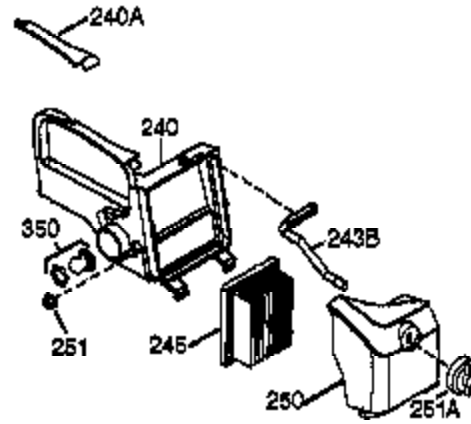

Engine Parts List #2

Ref #	Part Number	Qty	Description
110D	36099	1	Ground Wire
152	37075	1	"O"-Ring
240	36044B	1	Air Cleaner Body (Incl.239,299 & 350)
245	36046	1	Air Cleaner Filter
250	36047	1	Air Cleaner Cover
251	650928	2	Lock Nut 1/4-20
287	650926	2	Screw, 8-32 x 21/64"
350	36045	1	Primer
390	590732	1	Rewind Starter (NOTE: This engine could have been built with 590738 starter).