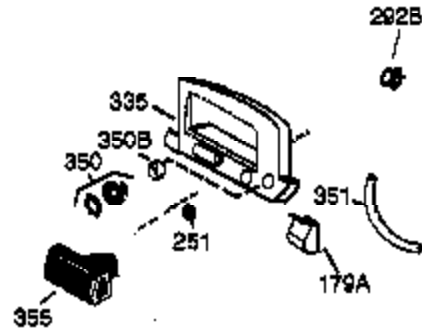

Engine Parts List #2

Ref #	Part Number	Qty	Description
110D	36099	1	Ground Wire
152	37075	1	"O"-Ring
240	36044B	1	Air Cleaner Body (Incl.239,299 & 350)
245	36046	1	Air Cleaner Filter
250	36047	1	Air Cleaner Cover
251	650928	2	Lock Nut 1/4-20
287	650926	2	Screw, 8-32 x 21/64"
350	36045	1	Primer
390	590732	1	Rewind Starter (NOTE: This engine could have been built with 590738 starter).