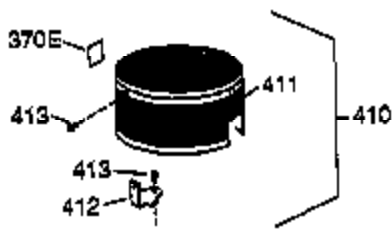

Engine Parts List #2

Ref #	Part Number	Qty	Description
110D	36099	1	Ground Wire
152	37075	1	"O"-Ring
240	36044B	1	Air Cleaner Body (Incl.239,299 & 350)
245	36046	1	Air Cleaner Filter
250	36047	1	Air Cleaner Cover
251	650928	2	Lock Nut 1/4-20
287	650926	2	Screw, 8-32 x 21/64"
350	36045	1	Primer
390	590732	1	Rewind Starter (NOTE: This engine could have been built with 590738 starter).