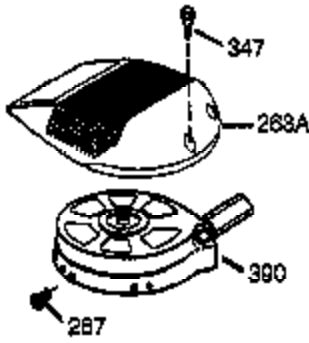

Engine Parts List #2

Ref #	Part Number	Qty	Description
110D	36099	1	Ground Wire
152	37075	1	"O"-Ring
240	36044B	1	Air Cleaner Body (Incl.239,299 & 350)
245	36046	1	Air Cleaner Filter
250	36047	1	Air Cleaner Cover
251	650928	2	Lock Nut 1/4-20
287	650926	2	Screw, 8-32 x 21/64"
350	36045	1	Primer
390	590732	1	Rewind Starter (NOTE: This engine could have been built with 590738 starter).