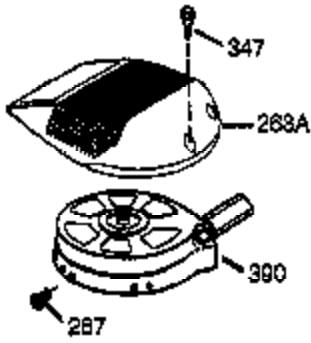

Ref #	Part Number	Qty	Description
152	37075	1	"O"-Ring
240	36044B	1	Air Cleaner Body (Incl.239,299 & 350)
245	36046	1	Air Cleaner Filter
250	36047	1	Air Cleaner Cover
251	650928	2	Lock Nut 1/4-20
287	650926	2	Screw, 8-32 x 21/64"
350	36045	1	Primer
390	590737	1	Rewind Starter (NOTE: This engine could have been built with 590694 starter).