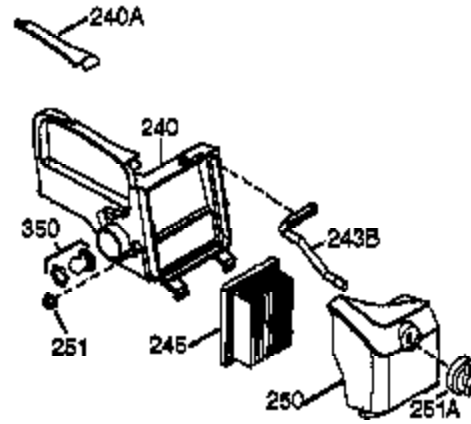

Ref #	Part Number	Qty	Description
152	37075	1	"O"-Ring
240	36044B	1	Air Cleaner Body (Incl.239,299 & 350)
245	36046	1	Air Cleaner Filter
250	36047	1	Air Cleaner Cover
251	650928	2	Lock Nut 1/4-20
287	650926	2	Screw, 8-32 x 21/64"
350	36045	1	Primer
390	590737	1	Rewind Starter (NOTE: This engine could have been built with 590694 starter).