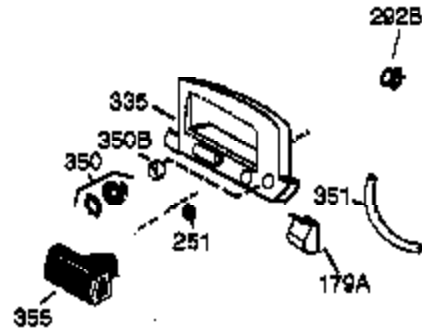

Ref #	Part Number	Qty	Description
152	37075	1	"O"-Ring
240	36044B	1	Air Cleaner Body (Incl.239,299 & 350)
245	36046	1	Air Cleaner Filter
250	36047	1	Air Cleaner Cover
251	650928	2	Lock Nut 1/4-20
287	650926	2	Screw, 8-32 x 21/64"
350	36045	1	Primer
390	590737	1	Rewind Starter (NOTE: This engine could have been built with 590694 starter).