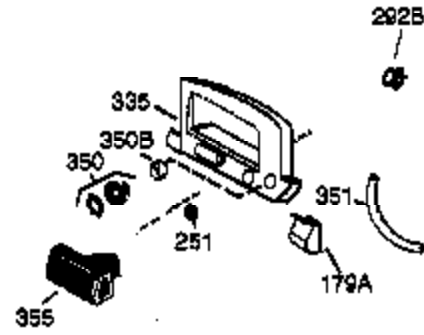

Ref #	Part Number	Qty	Description
152	37075	1	"O"-Ring
187B	36035	1	* Carburetor Gasket/Air Baffle
240	36044A	1	Air Cleaner Body (Incl.239,299 & 350)
245	36046	1	Air Cleaner Filter
250	36047	1	Air Cleaner Cover
251	650928	2	Lock Nut 1/4-20
287	650926	2	Screw, 8-32 x 21/64"
350	36045	1	Primer
390	590694	1	Rewind Starter (NOTE: This engine could have been built with 590737 starter. Refer to the design of the rope pulley strength ribs for part identification. Individual starter parts do not interchange. Refer to service bulletin 116).