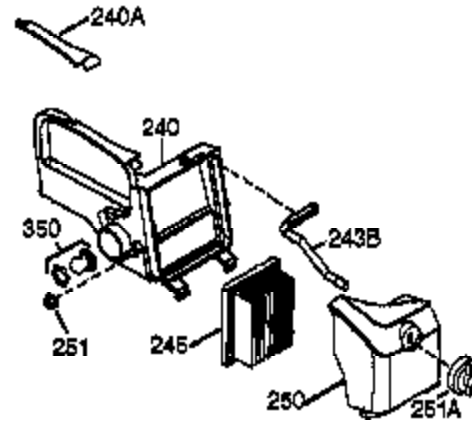

Ref #	Part Number	Qty	Description
152	37075	1	"O"-Ring
187B	36035	1	* Carburetor Gasket/Air Baffle
240	36044A	1	Air Cleaner Body (Incl.239,299 & 350)
245	36046	1	Air Cleaner Filter
250	36047	1	Air Cleaner Cover
251	650928	2	Lock Nut 1/4-20
287	650926	2	Screw, 8-32 x 21/64"
350	36045	1	Primer
390	590694	1	Rewind Starter (NOTE: This engine could have been built with 590737 starter. Refer to the design of the rope pulley strength ribs for part identification. Individual starter parts do not interchange. Refer to service bulletin 116).