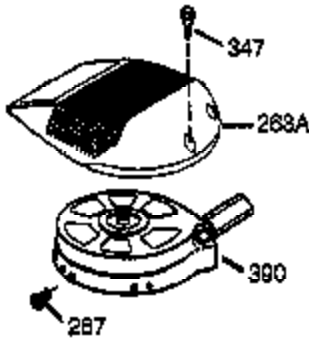

Ref #	Part Number	Qty	Description
152	37075	1	"O"-Ring
187B	36035	1	* Carburetor Gasket/Air Baffle
240	36044A	1	Air Cleaner Body (Incl.239,299 & 350)
245	36046	1	Air Cleaner Filter
250	36047	1	Air Cleaner Cover
251	650928	2	Lock Nut 1/4-20
287	650926	2	Screw, 8-32 x 21/64"
350	36045	1	Primer
390	590694	1	Rewind Starter (NOTE: This engine could have been built with 590737 starter. Refer to the design of the rope pulley strength ribs for part identification. Individual starter parts do not interchange. Refer to service bulletin 116).