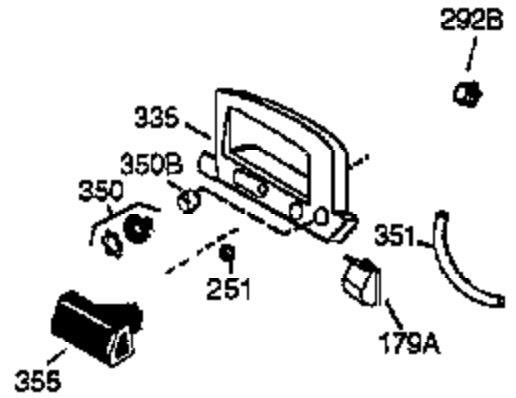

ILLUSTRATION SHOWS TYPICAL PARTS ONLY. ORDER BY PART NUMBER. PARTS NOT LISTED ARE SUPPLIED BY OEM.

Engine Parts List #2

Ref #	Part Number	Qty	Description
251	650928	2	Lock Nut 1/4-20
287	650926	2	Screw, 8-32 x 21/64"
350	36045	1	Primer
370A	36261	1	Lubrication Decal
390	590694	1	Rewind Starter (NOTE: This engine could have been built with 590737 starter. Refer to the design of the rope pulley strength ribs for part identification. Individual starter parts do not interchange. Refer to service bulletin 116).
416	36085	1	Spark Arrestor Kit (Incl. 417)(Optional)
417	650760	1	Screw, 8-32 x 3/8" (Optional)