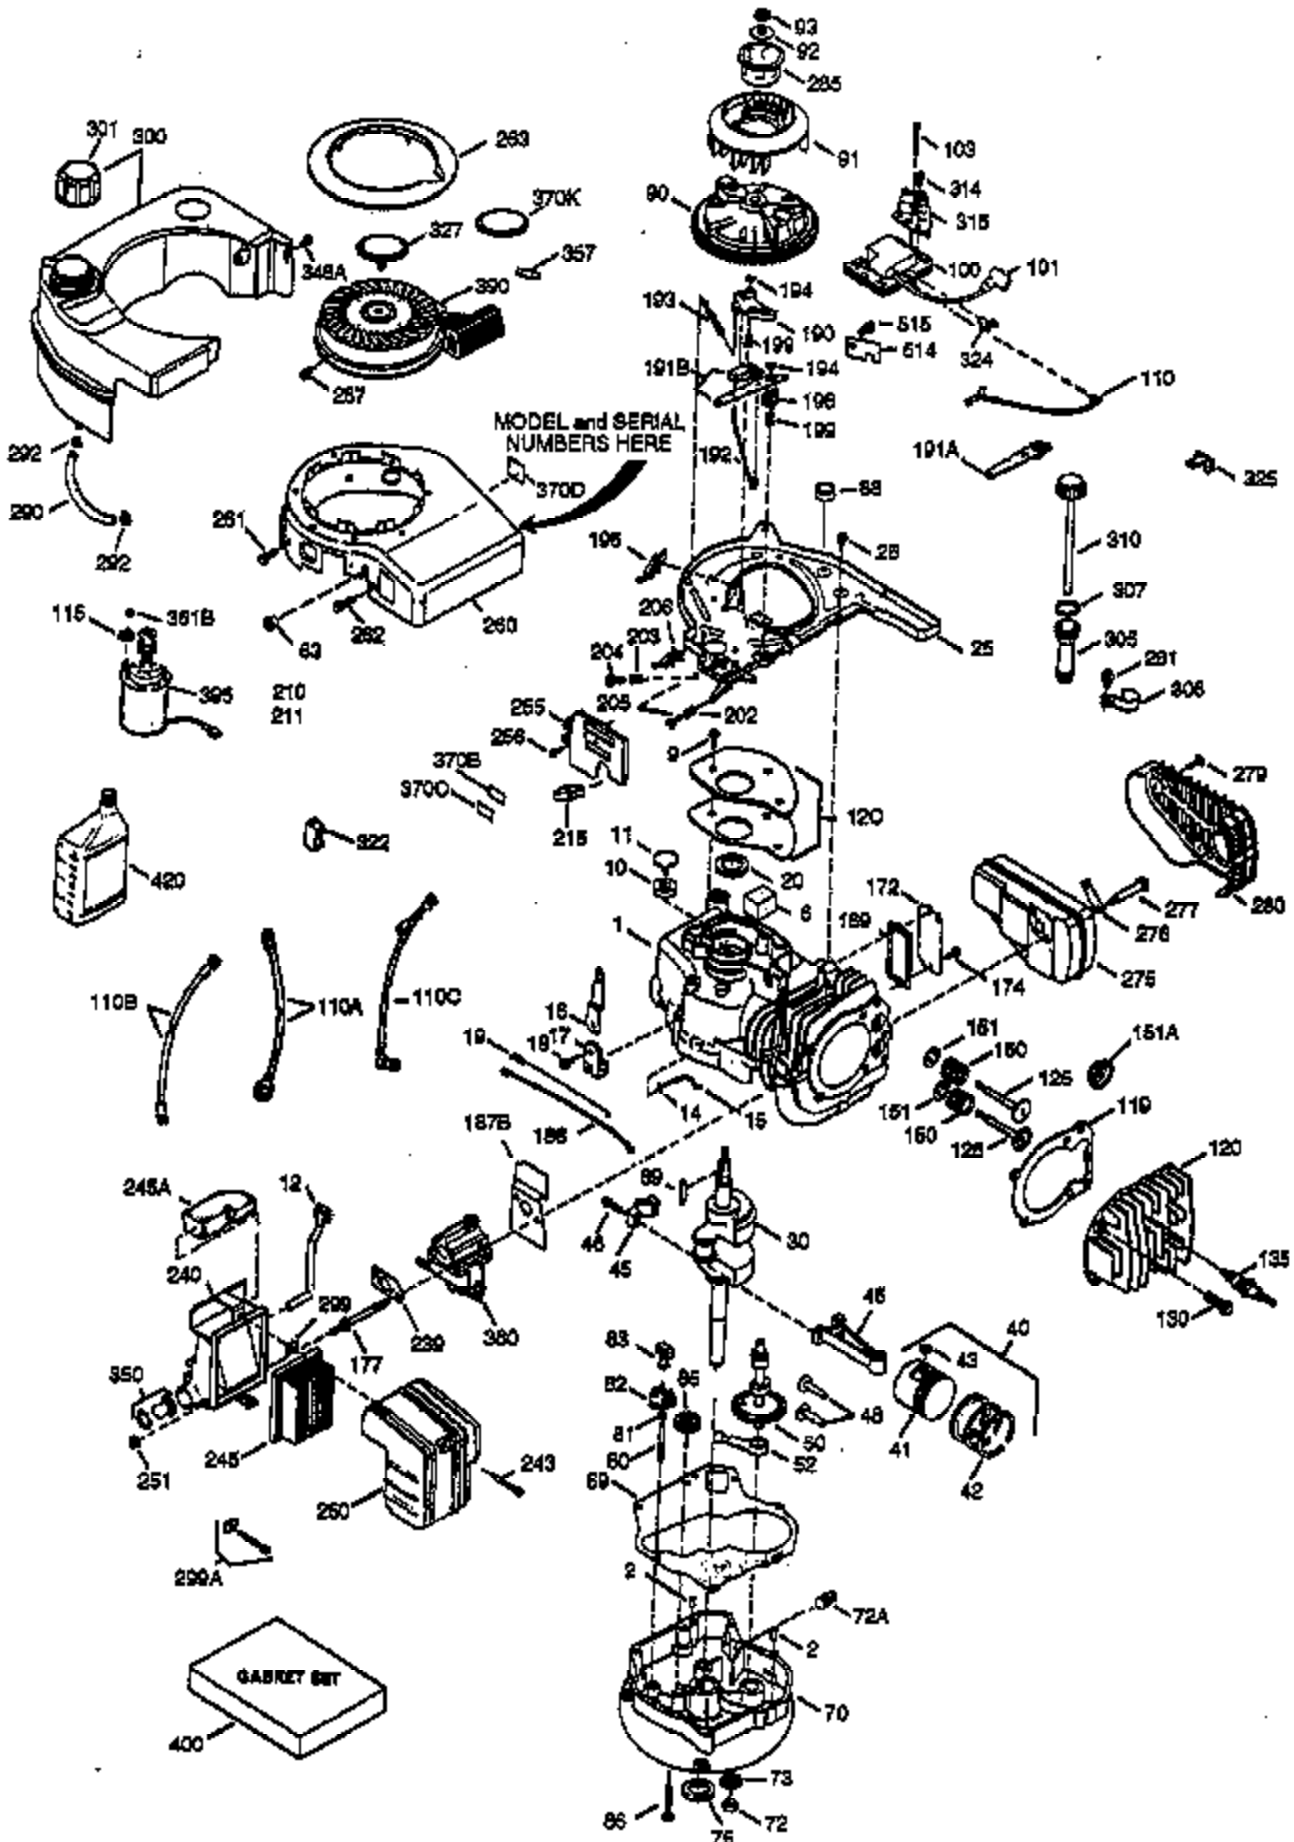

ILLUSTRATION SHOWS TYPICAL PARTS ONLY. ORDER BY PART NUMBER. PARTS NOT LISTED ARE SUPPLIED BY OEM.

Engine Parts List #1

Ref #	Part Number	Qty	Description
1	36146	1	Cylinder (Incl. 2,10,20 & 125)
2	27652	2	Dowel Pin
6	36059	1	Breather Element
9	590568	3	Screw, 10-24 x 3/4"
10	36002	1	Breather Valve Body
11	36003	1	Check Valve
12	36001	1	Breather Tube
12C	36005A	1	* Breather Cover & Gasket
14	28277	1	Washer
15	36006	1	Governor Rod (Machined)
16	36008	1	Governor Lever
17	31335	1	Governor Lever Clamp
18	650548	1	Screw, 8-32 x 5/16"
19	36103	1	Governor Spring
20	36010	1	Oil Seal
25	36089	1	Blower Housing Baffle (Incl.195)
26	650802	3	Screw, 1/4-20 x 5/8"
30	36172	1	Crankshaft
40	36073	1	Piston,Pin,Ring Set (Std.)
40	36074	1	Piston,Pin,Ring Set (.010 OS)
40	36075	1	Piston,Pin,Ring Set (.020 OS)
41	36070	1	Piston & Pin Ass'y.(Std.) (Incl. 43)
41	36071	1	Piston & Pin Ass'y.(.010 OS)(Incl.43)
41	36072	1	Piston & Pin Ass'y.(.020 OS)(Incl.43)
42	36076	1	Ring Set (Std.)
42	36077	1	Ring Set (.010 OS)
42	36078	1	Ring Set (.020 OS)
43	20381	2	Piston Pin Retaining Ring
45	36023A	1	Connecting Rod Ass'y. (Incl. 46)
46	32610A	2	Connecting Rod Bolt
48	36030	2	Valve Lifter
50	36031	1	Camshaft (MCR)
52	29914	1	Oil Pump Ass'y.
63	36100	1	Grommet
69	36032A	1	* Mounting Flange Gasket
70	36151	1	Mounting Flange (Incl. 72 thru 85)
72	36083	1	Oil Drain Plug
75	36010	1	Oil Seal
80	30574A	1	Governor Shaft
81	30590A	1	Washer
82	30591	1	Governor Gear Ass'y. (Incl.81)
83	36057	1	Governor Spool
85	36034	1	Idler Gear
86	650924	7	Screw, 1/4-20 x 1-9/16"
88	31707A	1	Spacer
89	611154	1	Flywheel Key
90	611171	1	Flywheel
91	611156	1	Flywheel Fan
92	650815	1	Belleville Washer
93	650816	1	Flywheel Nut
100	34443A	1	Solid State Ignition
101	610118	1	Spark Plug Cover
103	651007	2	Screw, Torx T-15, 10-24 x 15/16"
110	36054	1	Ground Wire
110A	36097	1	Ground Wire
110C	36099	1	Ground Wire
110B	36098	1	D.C. Starter Wire
115	650518	1	Lock Washer