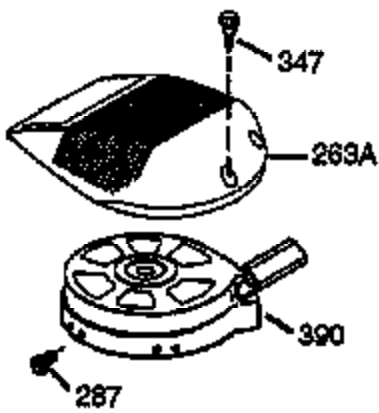

ILLUSTRATION SHOWS TYPICAL PARTS ONLY. ORDER BY PART NUMBER. PARTS NOT LISTED ARE SUPPLIED BY OEM.

Engine Parts List #2

Ref #	Part Number	Qty	Description
251	650928	2	Lock Nut 1/4-20
287	650926	2	Screw, 8-32 x 21/64"
350	36045	1	Primer
370A	36261	1	Lubrication Decal
390	590694	1	Rewind Starter (NOTE: This engine could have been built with 590737 starter. Refer to the design of the rope pulley strength ribs for part identification. Individual starter parts do not interchange. Refer to service bulletin 116).
416	36085	1	Spark Arrestor Kit (Incl. 417)(Optional)
417	650760	1	Screw, 8-32 x 3/8" (Optional)