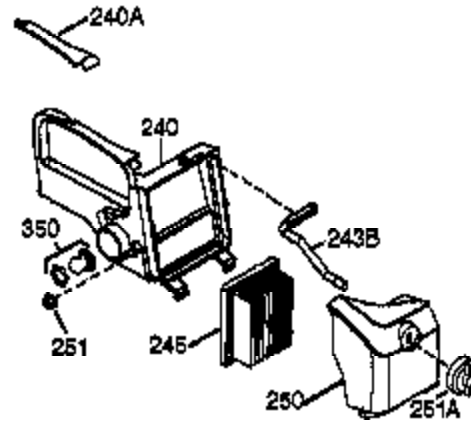

Engine Parts List #2

Ref #	Part Number	Qty	Description
7	36005A	1	* Breather Cover & Gasket
152	37075	1	"O"-Ring
187B	36035	1	* Carburetor Gasket/Air Baffle
240	36044A	1	Air Cleaner Body (Incl.239,299 & 350)
245	36046	1	Air Cleaner Filter
250	36179	1	Air Cleaner Cover
251	650928	2	Lock Nut 1/4-20
263A	36426	1	Starter Grill
287	650926	2	Screw, 8-32 x 21/64"
347	650898A	3	Screw, 10-32 x 27/32"
350	36045	1	Primer
390	590702	1	Rewind Starter (NOTE: This engine could have been built with 590739 starter. Refer to the design of the rope pulley strength ribs for part identification. Individual starter parts do not interchange. Refer to service bulletin 116).