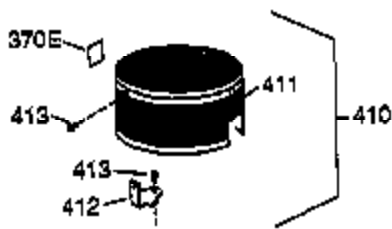

Engine Parts List #2

Ref #	Part Number	Qty	Description
7	36005A	1	* Breather Cover & Gasket
152	37075	1	"O"-Ring
187B	36035	1	* Carburetor Gasket/Air Baffle
240	36044A	1	Air Cleaner Body (Incl.239,299 & 350)
245	36046	1	Air Cleaner Filter
250	36179	1	Air Cleaner Cover
251	650928	2	Lock Nut 1/4-20
263A	36426	1	Starter Grill
287	650926	2	Screw, 8-32 x 21/64"
347	650898A	3	Screw, 10-32 x 27/32"
350	36045	1	Primer
390	590702	1	Rewind Starter (NOTE: This engine could have been built with 590739 starter. Refer to the design of the rope pulley strength ribs for part identification. Individual starter parts do not interchange. Refer to service bulletin 116).