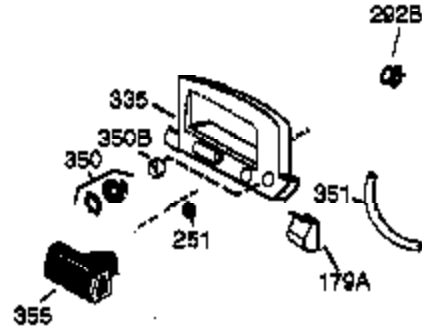

Engine Parts List #2

Ref #	Part Number	Qty	Description
7	36005A	1	* Breather Cover & Gasket
152	37075	1	"O"-Ring
187B	36035	1	* Carburetor Gasket/Air Baffle
240	36044A	1	Air Cleaner Body (Incl.239,299 & 350)
245	36046	1	Air Cleaner Filter
250	36179	1	Air Cleaner Cover
251	650928	2	Lock Nut 1/4-20
263A	36426	1	Starter Grill
287	650926	2	Screw, 8-32 x 21/64"
347	650898A	3	Screw, 10-32 x 27/32"
350	36045	1	Primer
390	590702	1	Rewind Starter (NOTE: This engine could have been built with 590739 starter. Refer to the design of the rope pulley strength ribs for part identification. Individual starter parts do not interchange. Refer to service bulletin 116).