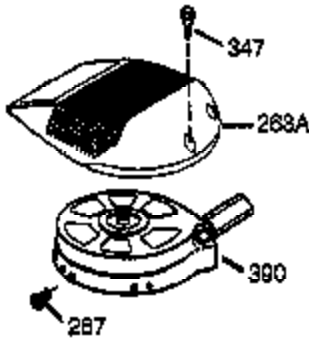

Engine Parts List #2

Ref #	Part Number	Qty	Description
7	36005A	1	* Breather Cover & Gasket
152	37075	1	"O"-Ring
187B	36035	1	* Carburetor Gasket/Air Baffle
240	36044A	1	Air Cleaner Body (Incl.239,299 & 350)
245	36046	1	Air Cleaner Filter
250	36179	1	Air Cleaner Cover
251	650928	2	Lock Nut 1/4-20
263A	36426	1	Starter Grill
287	650926	2	Screw, 8-32 x 21/64"
347	650898A	3	Screw, 10-32 x 27/32"
350	36045	1	Primer
390	590702	1	Rewind Starter (NOTE: This engine could have been built with 590739 starter. Refer to the design of the rope pulley strength ribs for part identification. Individual starter parts do not interchange. Refer to service bulletin 116).