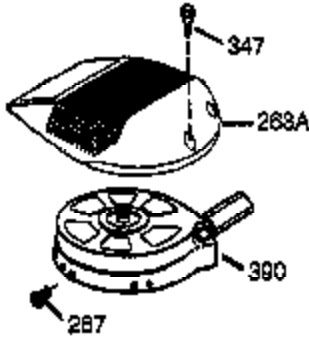

Ref #	Part Number	Qty	Description
187B	36035	1	* Carburetor Gasket/Air Baffle
240	36044A	1	Air Cleaner Body (Incl.239,299 & 350)
245	36046	1	Air Cleaner Filter
250	36047	1	Air Cleaner Cover
251	650928	2	Lock Nut 1/4-20
287	650926	2	Screw, 8-32 x 21/64"
350	36045	1	Primer
390	590694	1	Rewind Starter (NOTE: This engine could have been built with 590737 starter. Refer to the design of the rope pulley strength ribs for part identification. Individual starter parts do not interchange. Refer to service bulletin 116).