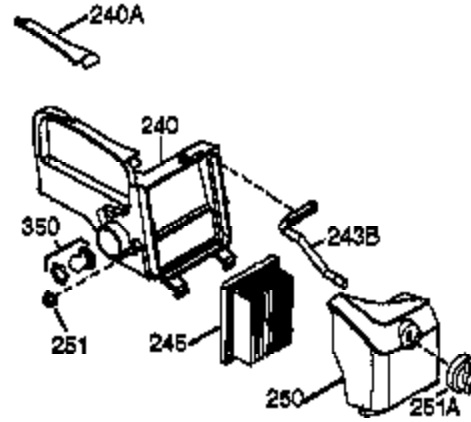

Ref #	Part Number	Qty	Description
187B	36035	1	* Carburetor Gasket/Air Baffle
240	36044A	1	Air Cleaner Body (Incl.239,299 & 350)
245	36046	1	Air Cleaner Filter
250	36047	1	Air Cleaner Cover
251	650928	2	Lock Nut 1/4-20
287	650926	2	Screw, 8-32 x 21/64"
350	36045	1	Primer
390	590694	1	Rewind Starter (NOTE: This engine could have been built with 590737 starter. Refer to the design of the rope pulley strength ribs for part identification. Individual starter parts do not interchange. Refer to service bulletin 116).