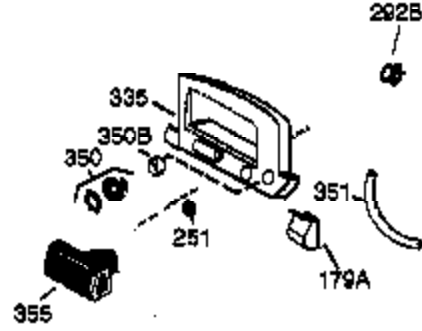

Ref #	Part Number	Qty	Description
187B	36035	1	* Carburetor Gasket/Air Baffle
240	36044A	1	Air Cleaner Body (Incl.239,299 & 350)
245	36046	1	Air Cleaner Filter
250	36047	1	Air Cleaner Cover
251	650928	2	Lock Nut 1/4-20
287	650926	2	Screw, 8-32 x 21/64"
350	36045	1	Primer
390	590694	1	Rewind Starter (NOTE: This engine could have been built with 590737 starter. Refer to the design of the rope pulley strength ribs for part identification. Individual starter parts do not interchange. Refer to service bulletin 116).