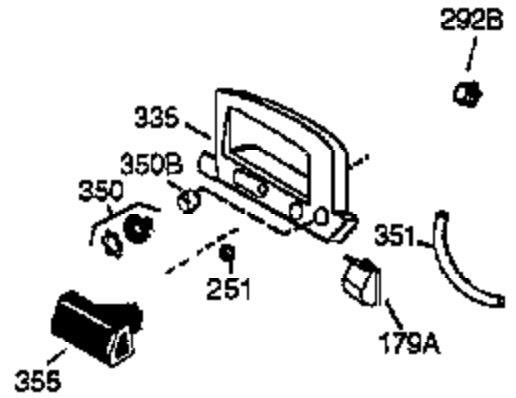

ILLUSTRATION SHOWS TYPICAL PARTS ONLY. ORDER BY PART NUMBER. PARTS NOT LISTED ARE SUPPLIED BY OEM.

Engine Parts List #2

Ref #	Part Number	Qty	Description
187	36035	1	* Carburetor Mounting Spacer
251	650928	2	Lock Nut 1/4-20
287	650926	2	Screw, 8-32 x 21/64"
350	36045	1	Primer
370A	36261	1	Lubrication Decal
390	590694	1	Rewind Starter (NOTE: This engine could have been built with 590686 starter. Refer to the design of the air intake louvers for part identification. Individual starter parts do not interchange.)
416	36085	1	Spark Arrestor Kit (Incl. 417)(Optional)
417	650760	1	Screw, 8-32 x 3/8" (Optional)