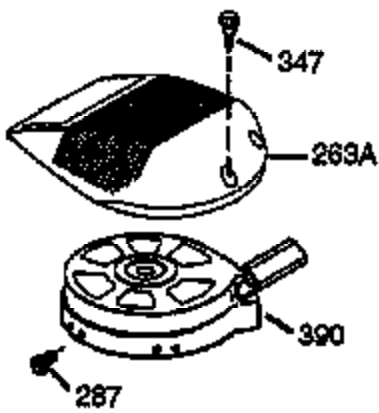

ILLUSTRATION SHOWS TYPICAL PARTS ONLY. ORDER BY PART NUMBER. PARTS NOT LISTED ARE SUPPLIED BY OEM.

Engine Parts List #2

Ref #	Part Number	Qty	Description
187	36035	1	* Carburetor Mounting Spacer
251	650928	2	Lock Nut 1/4-20
287	650926	2	Screw, 8-32 x 21/64"
350	36045	1	Primer
370A	36261	1	Lubrication Decal
390	590694	1	Rewind Starter (NOTE: This engine could have been built with 590686 starter. Refer to the design of the air intake louvers for part identification. Individual starter parts do not interchange.)
416	36085	1	Spark Arrestor Kit (Incl. 417)(Optional)
417	650760	1	Screw, 8-32 x 3/8" (Optional)