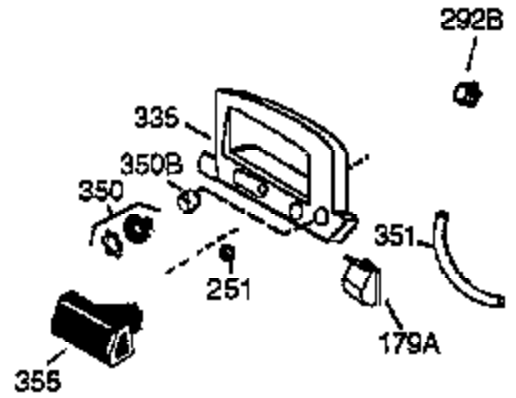

Ref #	Part Number	Qty	Description
400	36062B	1	* Gasket Set (Incl. items marked PK i n notes). Incl. part #'s 27234A (1), 36005A (1), 36032A (1), 36035 (1), 36048 (1), 36061 (1)
420	730225	1	4 Cycle Oil, SAE 30 (Quart)

ILLUSTRATION SHOWS TYPICAL PARTS ONLY. ORDER BY PART NUMBER. PARTS NOT LISTED ARE SUPPLIED BY OEM.