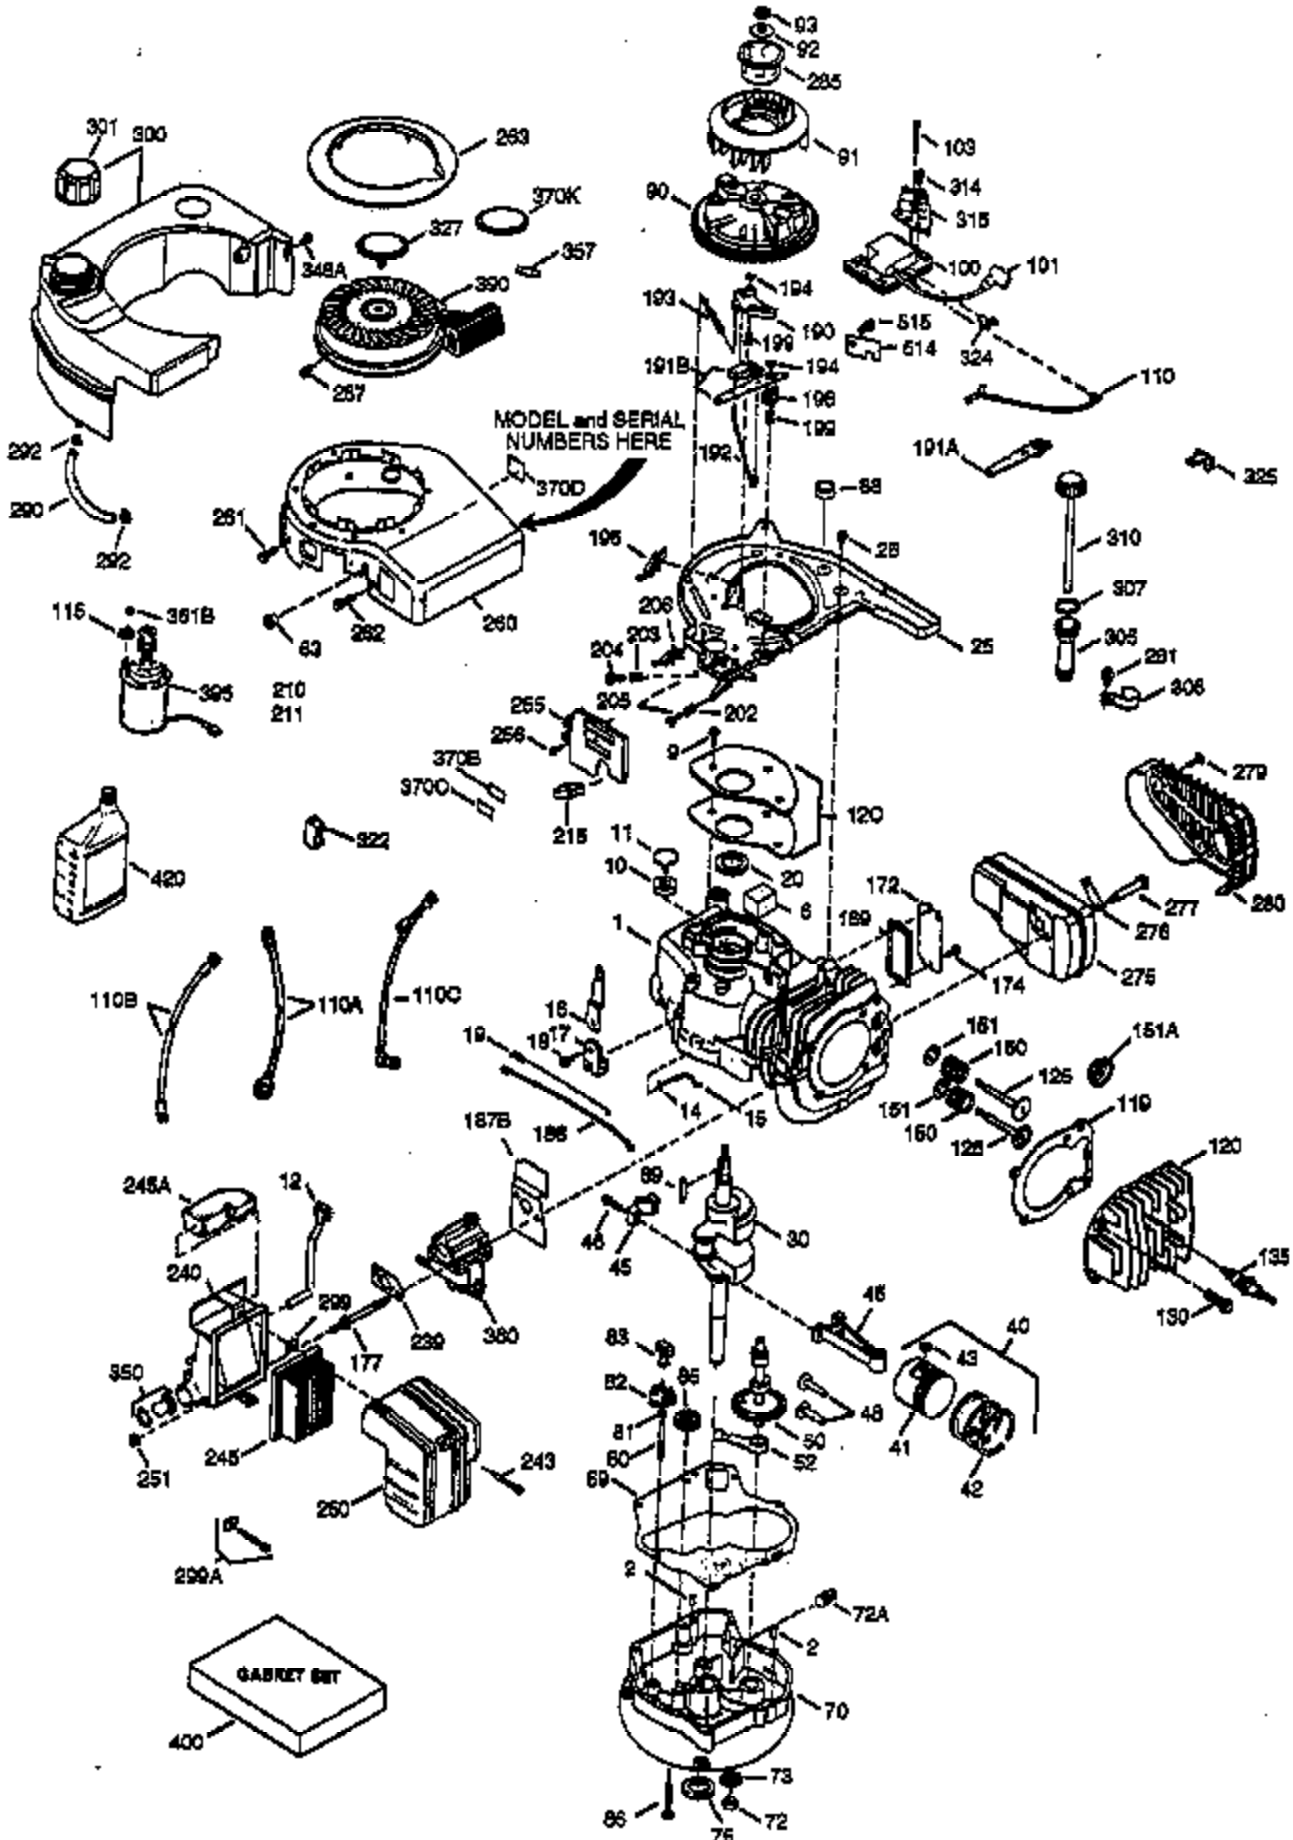

ILLUSTRATION SHOWS TYPICAL PARTS ONLY. ORDER BY PART NUMBER. PARTS NOT LISTED ARE SUPPLIED BY OEM.

Engine Parts List #1

Ref #	Part Number	Qty	Description
1	36146	1	Cylinder (Incl. 2,10,20 & 125)
2	27652	2	Dowel Pin
6	36059	1	Breather Element
7	36005A	1	* Breather Cover & Gasket
9	590568	3	Screw, 10-24 x 3/4"
10	36002	1	Breather Valve Body
11	36003	1	Check Valve
12	36001	1	Breather Tube
14	28277	1	Washer
15	36006	1	Governor Rod (Machined)
16	36008	1	Governor Lever
17	31335	1	Governor Lever Clamp
18	650548	1	Screw, 8-32 x 5/16"
19	36103	1	Governor Spring
20	36010	1	Oil Seal
25	36081	1	Blower Housing Baffle (Incl.195)
26	650802	3	Screw, 1/4-20 x 5/8"
30	36170	1	Crankshaft
40	36073	1	Piston,Pin,Ring Set (Std.)
40	36074	1	Piston,Pin,Ring Set (.010 OS)
40	36075	1	Piston,Pin,Ring Set (.020 OS)
41	36070	1	Piston & Pin Ass'y.(Std.) (Incl. 43)
41	36071	1	Piston & Pin Ass'y.(.010 OS)(Incl.43)
41	36072	1	Piston & Pin Ass'y.(.020 OS)(Incl.43)
42	36076	1	Ring Set (Std.)
42	36077	1	Ring Set (.010 OS)
42	36078	1	Ring Set (.020 OS)
43	20381	2	Piston Pin Retaining Ring
45	36023A	1	Connecting Rod Ass'y. (Incl. 46)
46	32610A	2	Connecting Rod Bolt
48	36030	2	Valve Lifter
50	36031	1	Camshaft (MCR)
52	29914	1	Oil Pump Ass'y.
69	36032A	1	* Mounting Flange Gasket
70	36151	1	Mounting Flange (Incl. 72 thru 85)
72	36083	1	Oil Drain Plug
75	36010	1	Oil Seal
80	30574A	1	Governor Shaft
81	30590A	1	Washer
82	30591	1	Governor Gear Ass'y. (Incl.81)
83	36057	1	Governor Spool
85	36034	1	Idle Gear
86	650924	7	Screw, 1/4-20 x 1-9/16"
89	611154	1	Flywheel Key
90	611155	1	Flywheel
91	611156	1	Flywheel Fan
92	650815	1	Belleville Washer
93	650816	1	Flywheel Nut
100	34443A	1	Solid State Ignition
101	610118	1	Spark Plug Cover
103	651007	2	Screw, Torx T-15, 10-24 x 15/16"
110	36054	1	Ground Wire
119	36061	1	* Cylinder Head Gasket
120	36120A	1	Cylinder Head
125	36471	1	Exhaust Valve (Std.) (Incl. 151)
125	36472	1	Exhaust Valve (1/32" OS)
126	29314B	1	Intake Valve (Std.) (Incl. 151)
126	29315C	1	Intake Valve (1/32" OS)