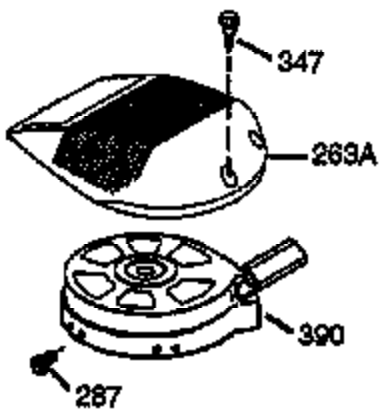

Ref #	Part Number	Qty	Description
400	36062B	1	* Gasket Set (Incl. items marked PK i n notes). Incl. part #'s 27234A (1), 36005A (1), 36032A (1), 36035 (1), 36048 (1), 36061 (1)
420	730225	1	4 Cycle Oil, SAE 30 (Quart)

ILLUSTRATION SHOWS TYPICAL PARTS ONLY. ORDER BY PART NUMBER. PARTS NOT LISTED ARE SUPPLIED BY OEM.