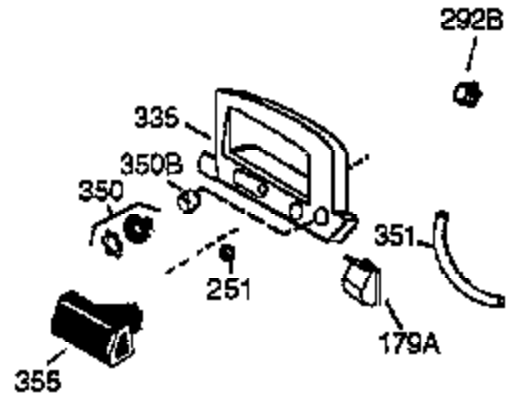

ILLUSTRATION SHOWS TYPICAL PARTS ONLY. ORDER BY PART NUMBER. PARTS NOT LISTED ARE SUPPLIED BY OEM.

Engine Parts List #2

Ref #	Part Number	Qty	Description
7	36005A	1	* Breather Cover & Gasket
179A	36141	1	Retainer Clip
187	36035	1	* Carburetor Mounting Spacer
191	36012	1	Brake Control Lever
251	650928	2	Lock Nut 1/4-20
263A	36133	1	Starter Grill
287	650926	4	Screw, 8-32 x 21/64"
292B	36144	1	Fuel Line Clamp
350	632694	1	Primer Ass'y.
350B	632647	1	Primer Bulb Filter
351	36143	2	Primer Line
355	36136	1	Starter Handle
370A	36261	1	Instruction Decal
390	590702	1	Rewind Starter (NOTE: This engine could have been built with 590637 starter. Refer to the design of the air intake louvers for part identification. Individual starter parts do not interchange.)