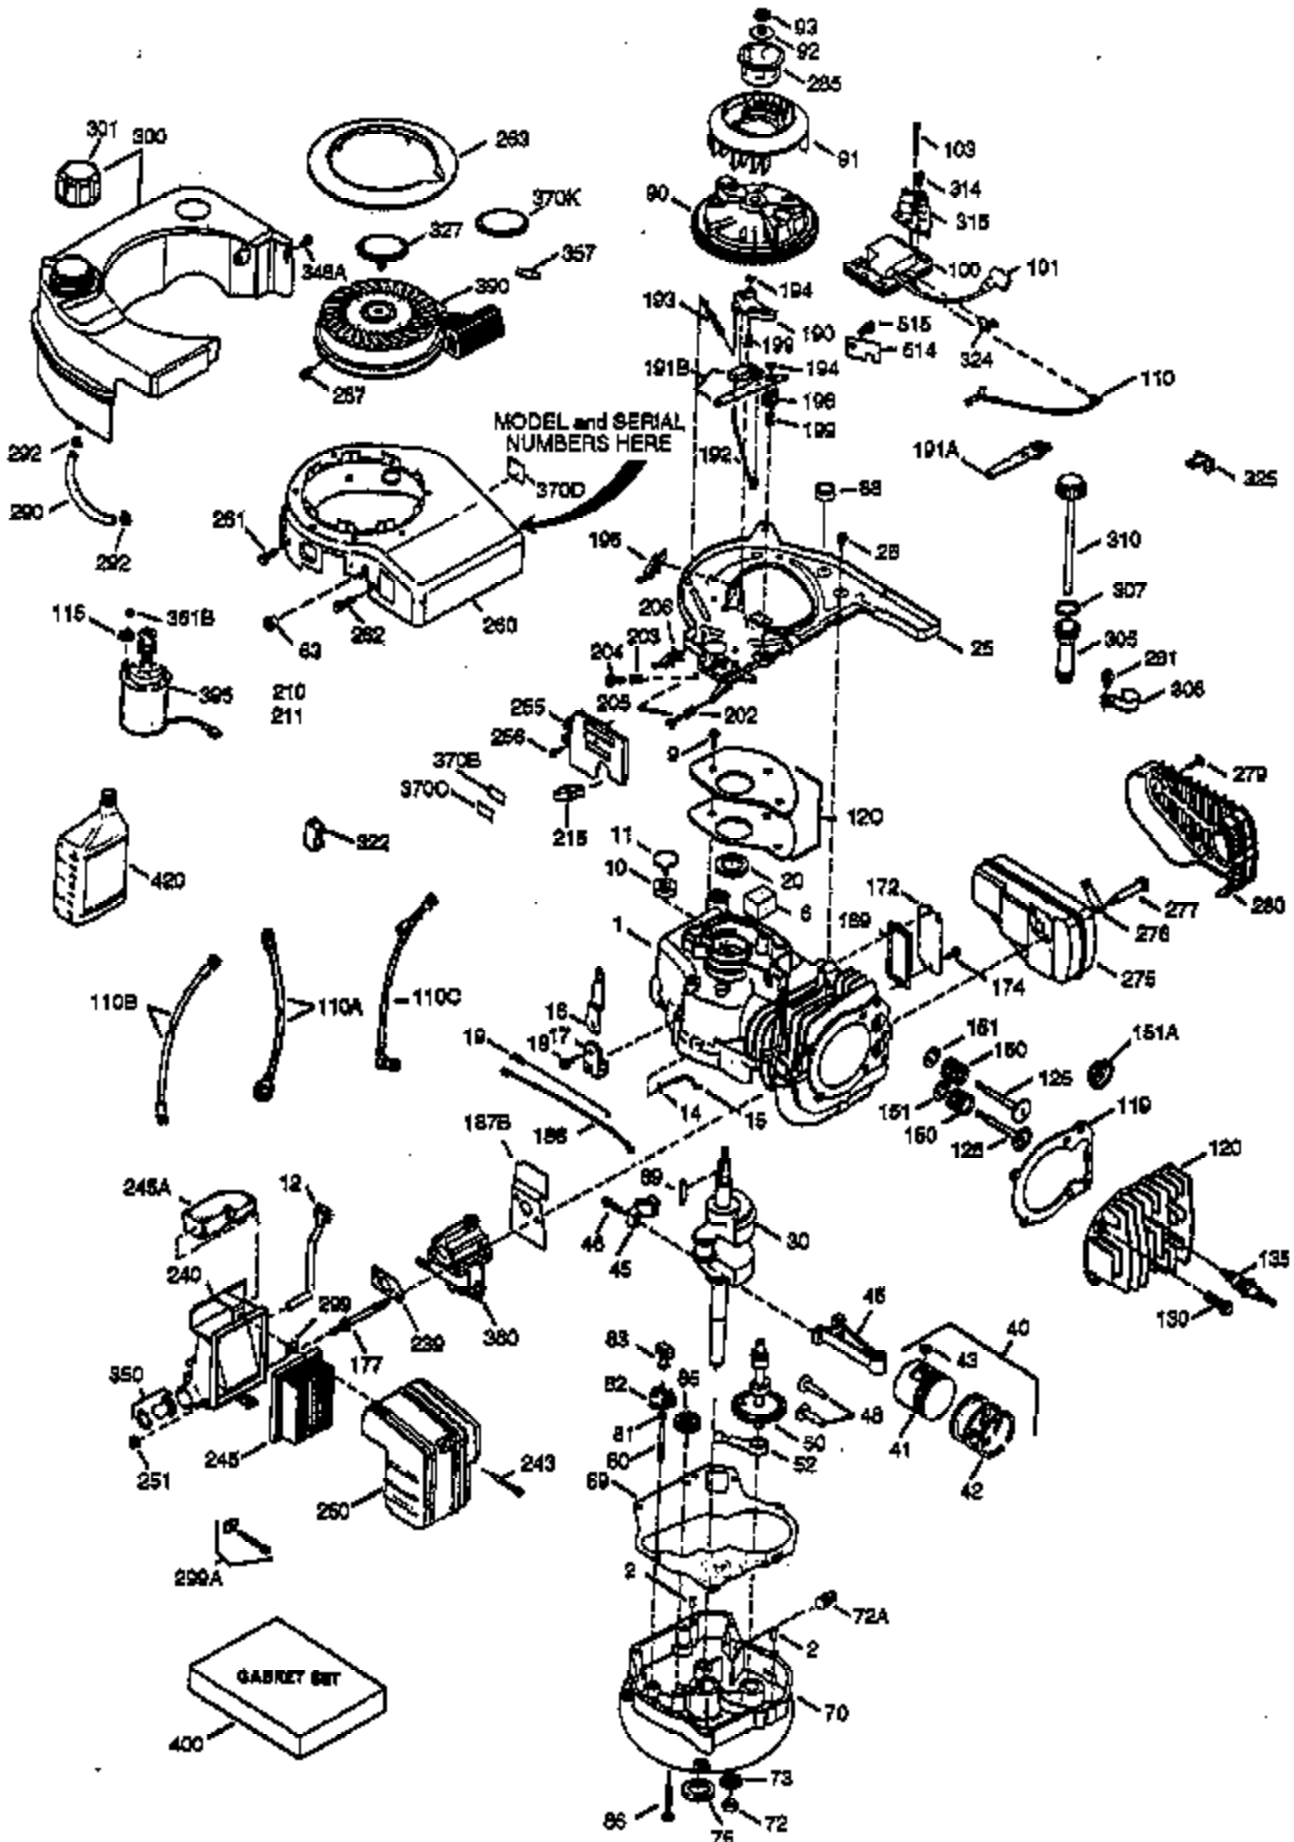

ILLUSTRATION SHOWS TYPICAL PARTS ONLY. ORDER BY PART NUMBER. PARTS NOT LISTED ARE SUPPLIED BY OEM.

Engine Parts List #1

Ref #	Part Number	Qty	Description
1	36125	1	Cylinder (Incl. 2,10,20 & 125)
2	27652	2	Dowel Pin
6	36059	1	Breather Element
7	36005A	1	* Breather Cover & Gasket
9	650836	3	Screw, 10-24 x 1/2"
10	36002	1	Breather Valve Body
11	36003	1	Check Valve
12	36001	1	Breather Tube
14	28277	1	Flat Washer
15	36006	1	Governor Rod (Machined)
16	36008	1	Governor Lever
17	31335	1	Governor Lever Clamp
18	650548	1	Screw, 8-32 x 5/16"
19	36103	1	Governor Spring
20	36010	1	Oil Seal
25	36132	1	B.H. Baffle(Incl.110,190-195,198,199, 202-205)
26	650802	3	Screw, 1/4-20 x 5/8"
30	36127	1	Crankshaft
40	36073	1	Piston,Pin,Ring Set (Std.)
40	36074	1	Piston,Pin,Ring Set (.010 OS)
40	36075	1	Piston,Pin,Ring Set (.020 OS)
41	36070	1	Piston & Pin Ass'y.(Std.) (Incl. 43)
41	36071	1	Piston & Pin Ass'y.(.010 OS)(Incl.43)
41	36072	1	Piston & Pin Ass'y.(.020 OS)(Incl.43)
42	36076	1	Ring Set (Std.)
42	36077	1	Ring Set (.010 OS)
42	36078	1	Ring Set (.020 OS)
43	20381	2	Piston Pin Retaining Ring
45	36023A	1	Connecting Rod Ass'y. (Incl. 46)
46	32610A	2	Connecting Rod Bolt
48	36030	2	Valve Lifter
50	36031	1	Camshaft (MCR)
52	29914	1	Oil Pump Ass'y.
69	36032A	1	* Mounting Flange Gasket
70	36033A	1	Mounting Flange (Incl. 72 thru 85)
72	36083	1	Oil Drain Plug
75	36010	1	Oil Seal
80	30574A	1	Governor Shaft
81	30590A	1	Washer
82	30591	1	Governor Gear Ass'y. (Incl.81)
83	36057	1	Governor Spool
85	36034	1	Idle Gear
86	650924	7	Screw, 1/4-20 x 1-9/16"
89	611154	1	Flywheel Key
90	611155	1	Flywheel
91	611156	1	Flywheel Fan
92	650815	1	Belleville Washer
93	650816	1	Flywheel Nut
100	34443A	1	Solid State Ignition
101	610118	1	Spark Plug Cover
103	650814	2	Screw, Torx T-15, 10-24 x 1"
110	36054	1	Ground Wire
119	36061	1	* Cylinder Head Gasket
120	36142	1	Cylinder Head
125	36471	1	Exhaust Valve (Std.) (Incl. 151)
125	36472	1	Exhaust Valve (1/32" OS)
126	29314B	1	Intake Valve (Std.) (Incl. 151)
126	29315C	1	Intake Valve (1/32" OS)