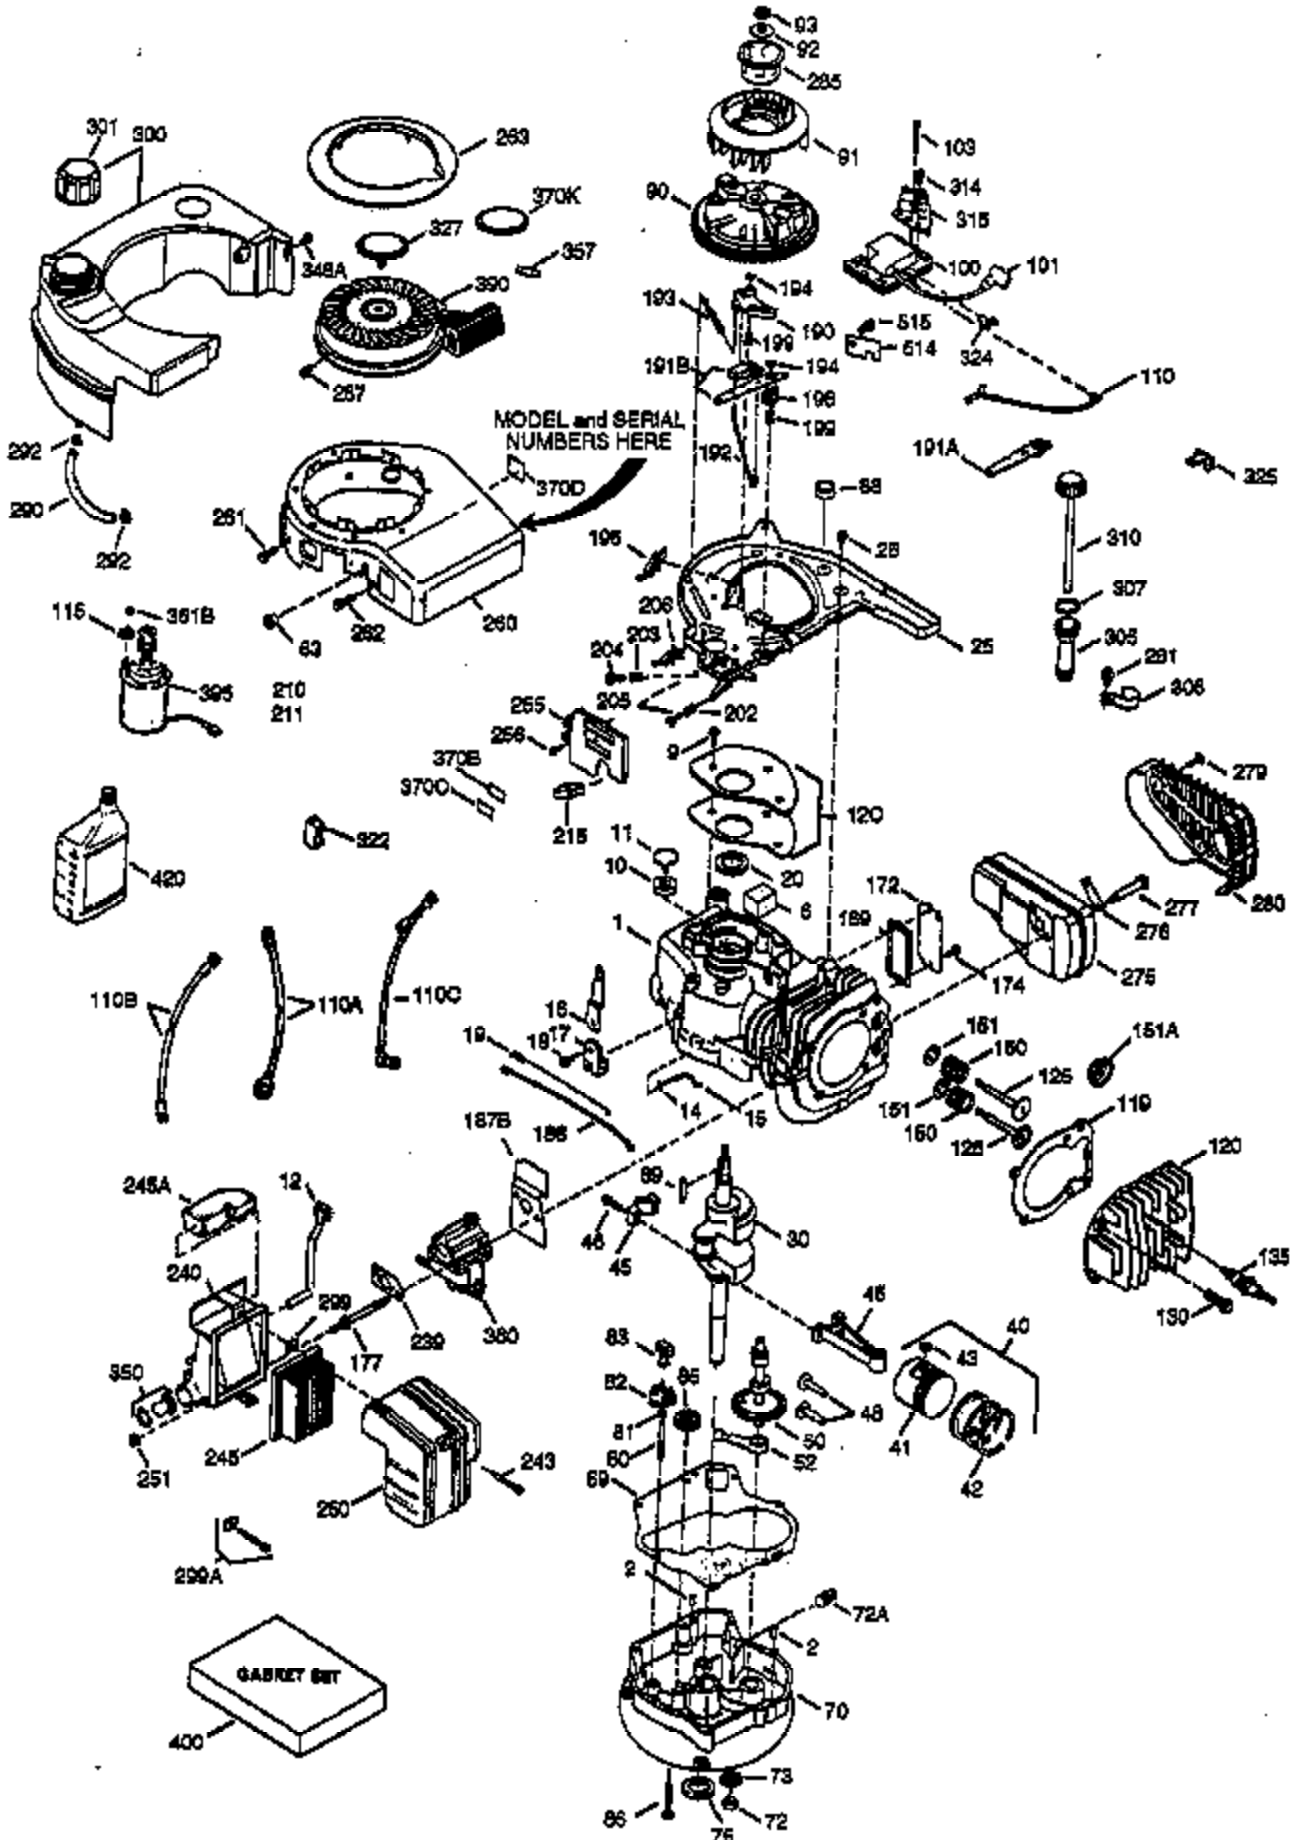

ILLUSTRATION SHOWS TYPICAL PARTS ONLY. ORDER BY PART NUMBER. PARTS NOT LISTED ARE SUPPLIED BY OEM.

Engine Parts List #1

Ref #	Part Number	Qty	Description
1	36125	1	Cylinder (Incl. 2, 10, & 20)
2	27652	2	Dowel Pin
6	36059	1	Breather Element
9	650836	3	Screw, 10-24 x 1/2"
10	36002	1	Breather Valve Body
11	36003	1	Check Valve
12C	36005A	1	* Breather Cover & Gasket
12	36001	1	Breather Tube
14	28277	1	Flat Washer
15	36006	1	Governor Rod (Machined)
16	36008	1	Governor Lever
17	31335	1	Governor Lever Clamp
18	650548	1	Screw, 8-32 x 5/16"
19	36082	1	Governor Spring
20	36010	1	Oil Seal
25	36145	1	Blower Housing Baffle Ass'y.(Incl.195)
26	650802	3	Screw, 1/4-20 x 5/8"
30	36126	1	Crankshaft Ass'y.
40	36073	1	Piston,Pin, Ring Set (Std.)
40	36074	1	Piston,Pin, Ring Set (.010 OS)
40	36075	1	Piston,Pin, Ring Set (.020 OS)
41	36070	1	Piston & Pin Ass'y.(Std.) (Incl. 43)
41	36071	1	Piston & Pin Ass'y.(.010 OS)(Incl.43)
41	36072	1	Piston & Pin Ass'y.(.020 OS)(Incl.43)
42	36076	1	Ring Set (Std.)
42	36077	1	Ring Set (.010 OS)
42	36078	1	Ring Set (.020 OS)
43	20381	2	Piston Pin Retaining Ring
45	36023A	1	Connecting Rod Ass'y. (Incl. 46)
46	32610A	2	Connecting Rod Bolt
48	36030	2	Valve Lifter
50	36031	1	Camshaft (MCR)
52	29914	1	Oil Pump Ass'y.
69	36032	1	* Mounting Flange Gasket
70	36033A	1	Mounting Flange (Incl. 72 thru 85)
72	36083	1	Oil Drain Plug
72A	28483	1	Oil Drain Plug
75	36010	1	Oil Seal
80	30574A	1	Governor Shaft
81	30590A	1	Washer
82	30591	1	Governor Gear Ass'y. (Incl.81)
83	36057	1	Governor Spool
85	36034	1	Idler Gear
86	650924	7	Screw, 1/4-20 x 1-9/16"
89	611154	1	Flywheel Key
90	611170	1	Flywheel
92	650815	1	Belleville Washer
93	650816	1	Flywheel Nut
100	34443A	1	Solid State Ignition
101	610118	1	Spark Plug Cover
103	650814	2	Screw, Torx T-15, 10-24 x 1"
110	36230	1	Ground Wire
119	36119	1	* Cylinder Head Gasket
120	36120	1	Cylinder Head
125	36471	1	Exhaust Valve (Std.) (Incl. 151)
125	36472	1	Exhaust Valve (1/32" OS)
126	29314B	1	Intake Valve (Std.) (Incl. 151)
126	29315C	1	Intake Valve (1/32" OS)