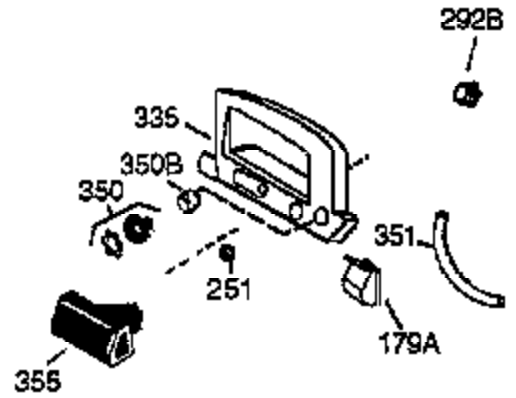

ILLUSTRATION SHOWS TYPICAL PARTS ONLY. ORDER BY PART NUMBER. PARTS NOT LISTED ARE SUPPLIED BY OEM.

Ref #	Part Number	Qty	Description
187	36035	1	* Carburetor Mounting Spacer
251	650928	2	Lock Nut 1/4-20
287	650926	2	Screw, 8-32 x 21/64"
350	36045	1	Primer
370A	36530	1	Speed Control Decal
370	36261	1	Instruction Decal
390	590688	1	Rewind Starter