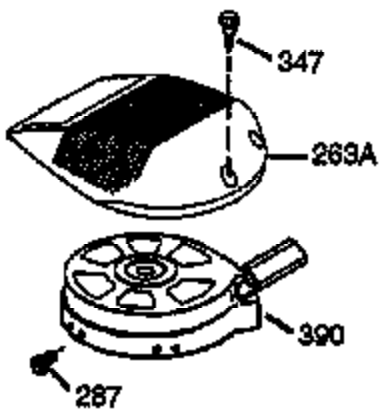

ILLUSTRATION SHOWS TYPICAL PARTS ONLY. ORDER BY PART NUMBER. PARTS NOT LISTED ARE SUPPLIED BY OEM.

Ref #	Part Number	Qty	Description
187	36035	1	* Carburetor Mounting Spacer
251	650928	2	Lock Nut 1/4-20
287	650926	2	Screw, 8-32 x 21/64"
350	36045	1	Primer
370A	36530	1	Speed Control Decal
370	36261	1	Instruction Decal
390	590688	1	Rewind Starter