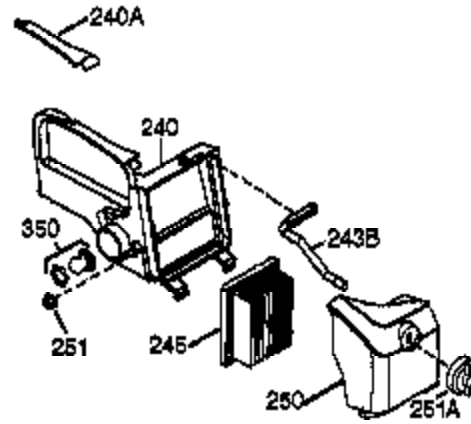

Engine Parts List #2

Ref #	Part Number	Qty	Description
187B	36035	1	* Carburetor Gasket/Air Baffle
240	36044A	1	Air Cleaner Body (Incl.239,299 & 350)
245	36046	1	Air Cleaner Filter
250	36047	1	Air Cleaner Cover
251	650928	2	Lock Nut 1/4-20
287	650926	2	Screw, 8-32 x 21/64"
350	36045	1	Primer
390	590732	1	Rewind Starter (NOTE: This engine could have been built with 590738 starter. Refer to the design of the rope pulley strength ribs for part identification. Individual starter parts do not interchange.)