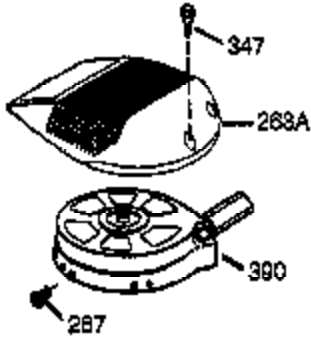

Engine Parts List #2

Ref #	Part Number	Qty	Description
187B	36035	1	* Carburetor Gasket/Air Baffle
240	36044A	1	Air Cleaner Body (Incl.239,299 & 350)
245	36046	1	Air Cleaner Filter
250	36047	1	Air Cleaner Cover
251	650928	2	Lock Nut 1/4-20
287	650926	2	Screw, 8-32 x 21/64"
350	36045	1	Primer
390	590732	1	Rewind Starter (NOTE: This engine could have been built with 590738 starter. Refer to the design of the rope pulley strength ribs for part identification. Individual starter parts do not interchange.)