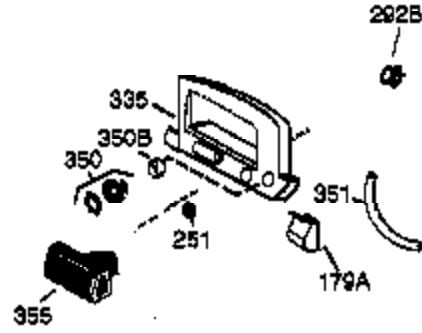

Engine Parts List #2

Ref #	Part Number	Qty	Description
187B	36035	1	* Carburetor Gasket/Air Baffle
240	36044A	1	Air Cleaner Body (Incl.239,299 & 350)
245	36046	1	Air Cleaner Filter
250	36047	1	Air Cleaner Cover
251	650928	2	Lock Nut 1/4-20
287	650926	2	Screw, 8-32 x 21/64"
350	36045	1	Primer
390	590732	1	Rewind Starter (NOTE: This engine could have been built with 590738 starter. Refer to the design of the rope pulley strength ribs for part identification. Individual starter parts do not interchange.)