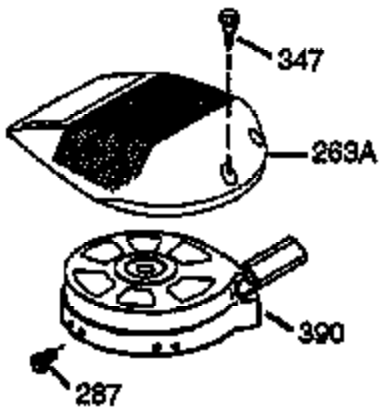

ILLUSTRATION SHOWS TYPICAL PARTS ONLY. ORDER BY PART NUMBER. PARTS NOT LISTED ARE SUPPLIED BY OEM.

Ref #	Part Number	Qty	Description
187	36035	1	* Carburetor Mounting Spacer
251	650928	2	Lock Nut 1/4-20
287	650926	2	Screw, 8-32 x 21/64"
350	36045	1	Primer
370	36261	1	Instruction Decal
390	590688	1	Rewind Starter