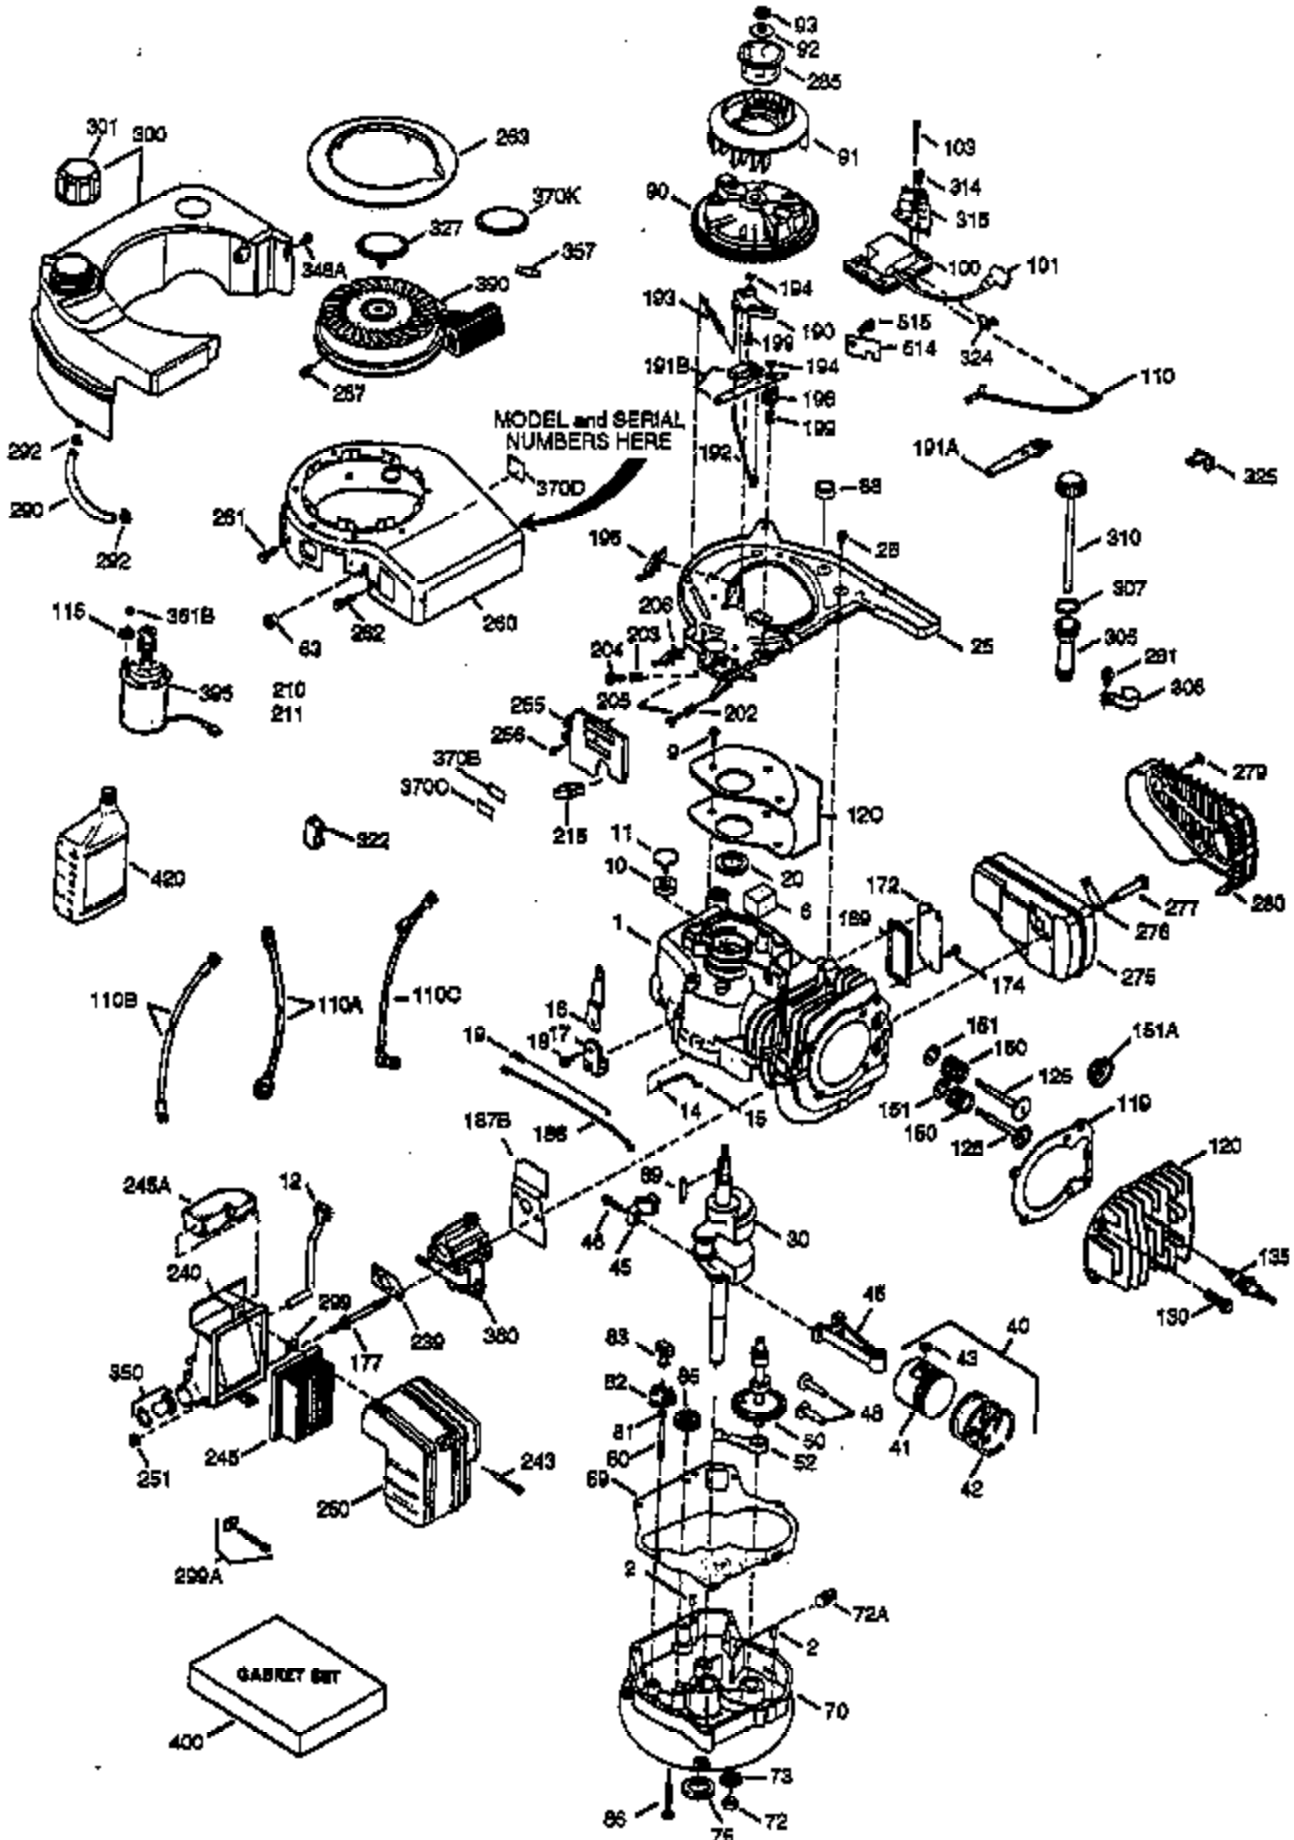

ILLUSTRATION SHOWS TYPICAL PARTS ONLY. ORDER BY PART NUMBER. PARTS NOT LISTED ARE SUPPLIED BY OEM.

Engine Parts List #1

Ref #	Part Number	Qty	Description
1	36118	1	Cylinder (Incl. 2, 10, & 20)
2	27652	2	Dowel Pin
6	36059	1	Breather Element
9	650836	3	Screw, 10-24 x 1/2"
10	36002	1	Breather Valve Body
11	36003	1	Check Valve
12	36001	1	Breather Tube
12C	36005A	1	* Breather Cover & Gasket
14	28277	1	Flat Washer
15	36006	1	Governor Rod (Machined)
16	36008	1	Governor Lever
17	31335	1	Governor Lever Clamp
18	650548	1	Screw, 8-32 x 5/16"
19	36082	1	Governor Spring
20	36010	1	Oil Seal
25	36091A	1	Blower Housing Baffle Ass'y.(Incl.195)
26	650802	3	Screw, 1/4-20 x 5/8"
30	36124	1	Crankshaft Ass'y.
40	36073	1	Piston,Pin, Ring Set (Std.)
40	36074	1	Piston,Pin, Ring Set (.010 OS)
40	36075	1	Piston,Pin, Ring Set (.020 OS)
41	36070	1	Piston & Pin Ass'y.(Std.) (Incl. 43)
41	36071	1	Piston & Pin Ass'y.(.010 OS)(Incl.43)
41	36072	1	Piston & Pin Ass'y.(.020 OS)(Incl.43)
42	36076	1	Ring Set (Std.)
42	36077	1	Ring Set (.010 OS)
42	36078	1	Ring Set (.020 OS)
43	20381	2	Piston Pin Retaining Ring
45	36023A	1	Connecting Rod Ass'y. (Incl. 46)
46	32610A	2	Connecting Rod Bolt
48	36030	2	Valve Lifter
50	36031	1	Camshaft (MCR)
52	29914	1	Oil Pump Ass'y.
69	36032	1	* Mounting Flange Gasket
70	36033A	1	Mounting Flange (Incl. 72 thru 85)
72A	28483	1	Oil Drain Plug
72	36083	1	Oil Drain Plug
75	36010	1	Oil Seal
80	30574A	1	Governor Shaft
81	30590A	1	Washer
82	30591	1	Governor Gear Ass'y. (Incl.81)
83	36057	1	Governor Spool
85	36034	1	Idler Gear
86	650924	7	Screw, 1/4-20 x 1-9/16"
89	611154	1	Flywheel Key
90	611170	1	Flywheel
92	650815	1	Belleville Washer
93	650816	1	Flywheel Nut
100	34443A	1	Solid State Ignition
101	610118	1	Spark Plug Cover
103	650814	2	Screw, Torx T-15, 10-24 x 1"
110	36230	1	Ground Wire
119	36119	1	* Cylinder Head Gasket
120	36120	1	Cylinder Head
125	36471	1	Exhaust Valve (Std.) (Incl. 151)
125	36472	1	Exhaust Valve (1/32" OS)
126	29314B	1	Intake Valve (Std.) (Incl. 151)
126	29315C	1	Intake Valve (1/32" OS)