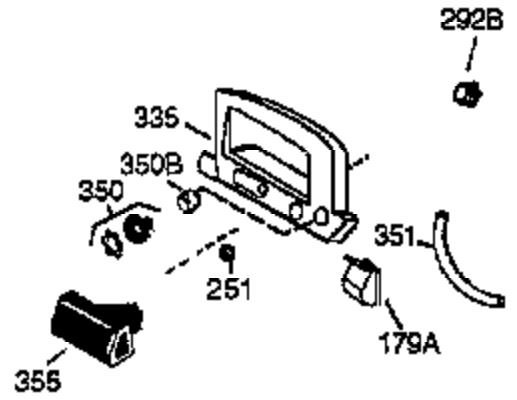

ILLUSTRATION SHOWS TYPICAL PARTS ONLY. ORDER BY PART NUMBER. PARTS NOT LISTED ARE SUPPLIED BY OEM.

Ref #	Part Number	Qty	Description
187	36035	1	* Carburetor Mounting Spacer
251	650928	2	Lock Nut 1/4-20
287	650926	2	Screw, 8-32 x 21/64"
350	36045	1	Primer
370	36261	1	Instruction Decal
390	590688	1	Rewind Starter