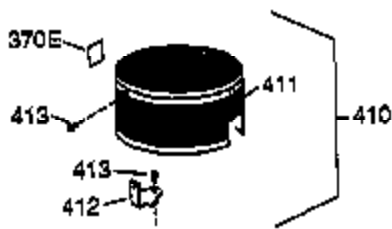

Engine Parts List #2

Ref #	Part Number	Qty	Description
187B	36035	1	* Carburetor Gasket/Air Baffle
240	36044A	1	Air Cleaner Body (Incl.239,299 & 350)
245	36046	1	Air Cleaner Filter
250	36047	1	Air Cleaner Cover
251	650928	2	Lock Nut 1/4-20
287	650926	2	Screw, 8-32 x 21/64"
350	36045	1	Primer
390	590694	1	Rewind Starter (NOTE: This engine could have been built with 590737 starter. Refer to the design of the rope pulley strength ribs for part identification. Individual starter parts do not interchange.)