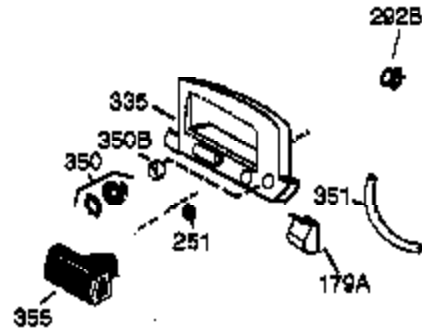

Engine Parts List #2

Ref #	Part Number	Qty	Description
187B	36035	1	* Carburetor Gasket/Air Baffle
240	36044A	1	Air Cleaner Body (Incl.239,299 & 350)
245	36046	1	Air Cleaner Filter
250	36047	1	Air Cleaner Cover
251	650928	2	Lock Nut 1/4-20
287	650926	2	Screw, 8-32 x 21/64"
350	36045	1	Primer
390	590694	1	Rewind Starter (NOTE: This engine could have been built with 590737 starter. Refer to the design of the rope pulley strength ribs for part identification. Individual starter parts do not interchange.)