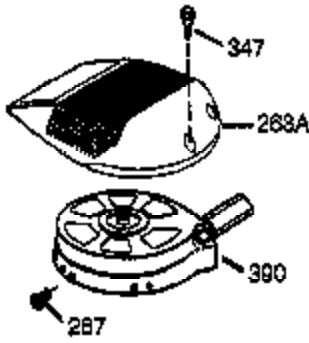

Engine Parts List #2

Ref #	Part Number	Qty	Description
187B	36035	1	* Carburetor Gasket/Air Baffle
240	36044A	1	Air Cleaner Body (Incl.239,299 & 350)
245	36046	1	Air Cleaner Filter
250	36047	1	Air Cleaner Cover
251	650928	2	Lock Nut 1/4-20
287	650926	2	Screw, 8-32 x 21/64"
350	36045	1	Primer
390	590694	1	Rewind Starter (NOTE: This engine could have been built with 590737 starter. Refer to the design of the rope pulley strength ribs for part identification. Individual starter parts do not interchange.)