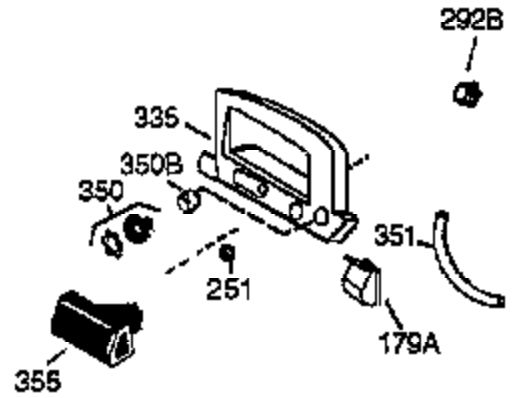

ILLUSTRATION SHOWS TYPICAL PARTS ONLY. ORDER BY PART NUMBER. PARTS NOT LISTED ARE SUPPLIED BY OEM.

Engine Parts List #2

Ref #	Part Number	Qty	Description
110D	36099	1	Ground Wire
187	36035	1	* Carburetor Mounting Spacer
251	650928	2	Lock Nut 1/4-20
287	650926	2	Screw, 8-32 x 21/64"
350	36045	1	Primer
370	36261	1	Instruction Decal
390	590694	1	Rewind Starter (NOTE: This engine could have been built with 590686 starter. Refer to the design of the air intake louvers for part identification. Individual starter parts do not interchange.)