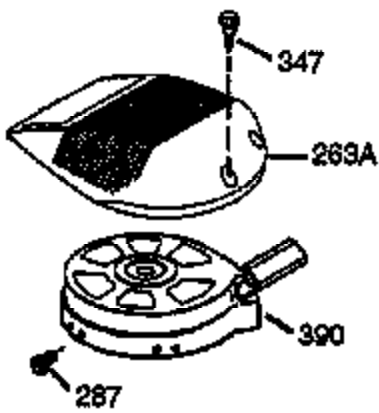

ILLUSTRATION SHOWS TYPICAL PARTS ONLY. ORDER BY PART NUMBER. PARTS NOT LISTED ARE SUPPLIED BY OEM.

Engine Parts List #2

Ref #	Part Number	Qty	Description
110D	36099	1	Ground Wire
187	36035	1	* Carburetor Mounting Spacer
251	650928	2	Lock Nut 1/4-20
287	650926	2	Screw, 8-32 x 21/64"
350	36045	1	Primer
370	36261	1	Instruction Decal
390	590694	1	Rewind Starter (NOTE: This engine could have been built with 590686 starter. Refer to the design of the air intake louvers for part identification. Individual starter parts do not interchange.)