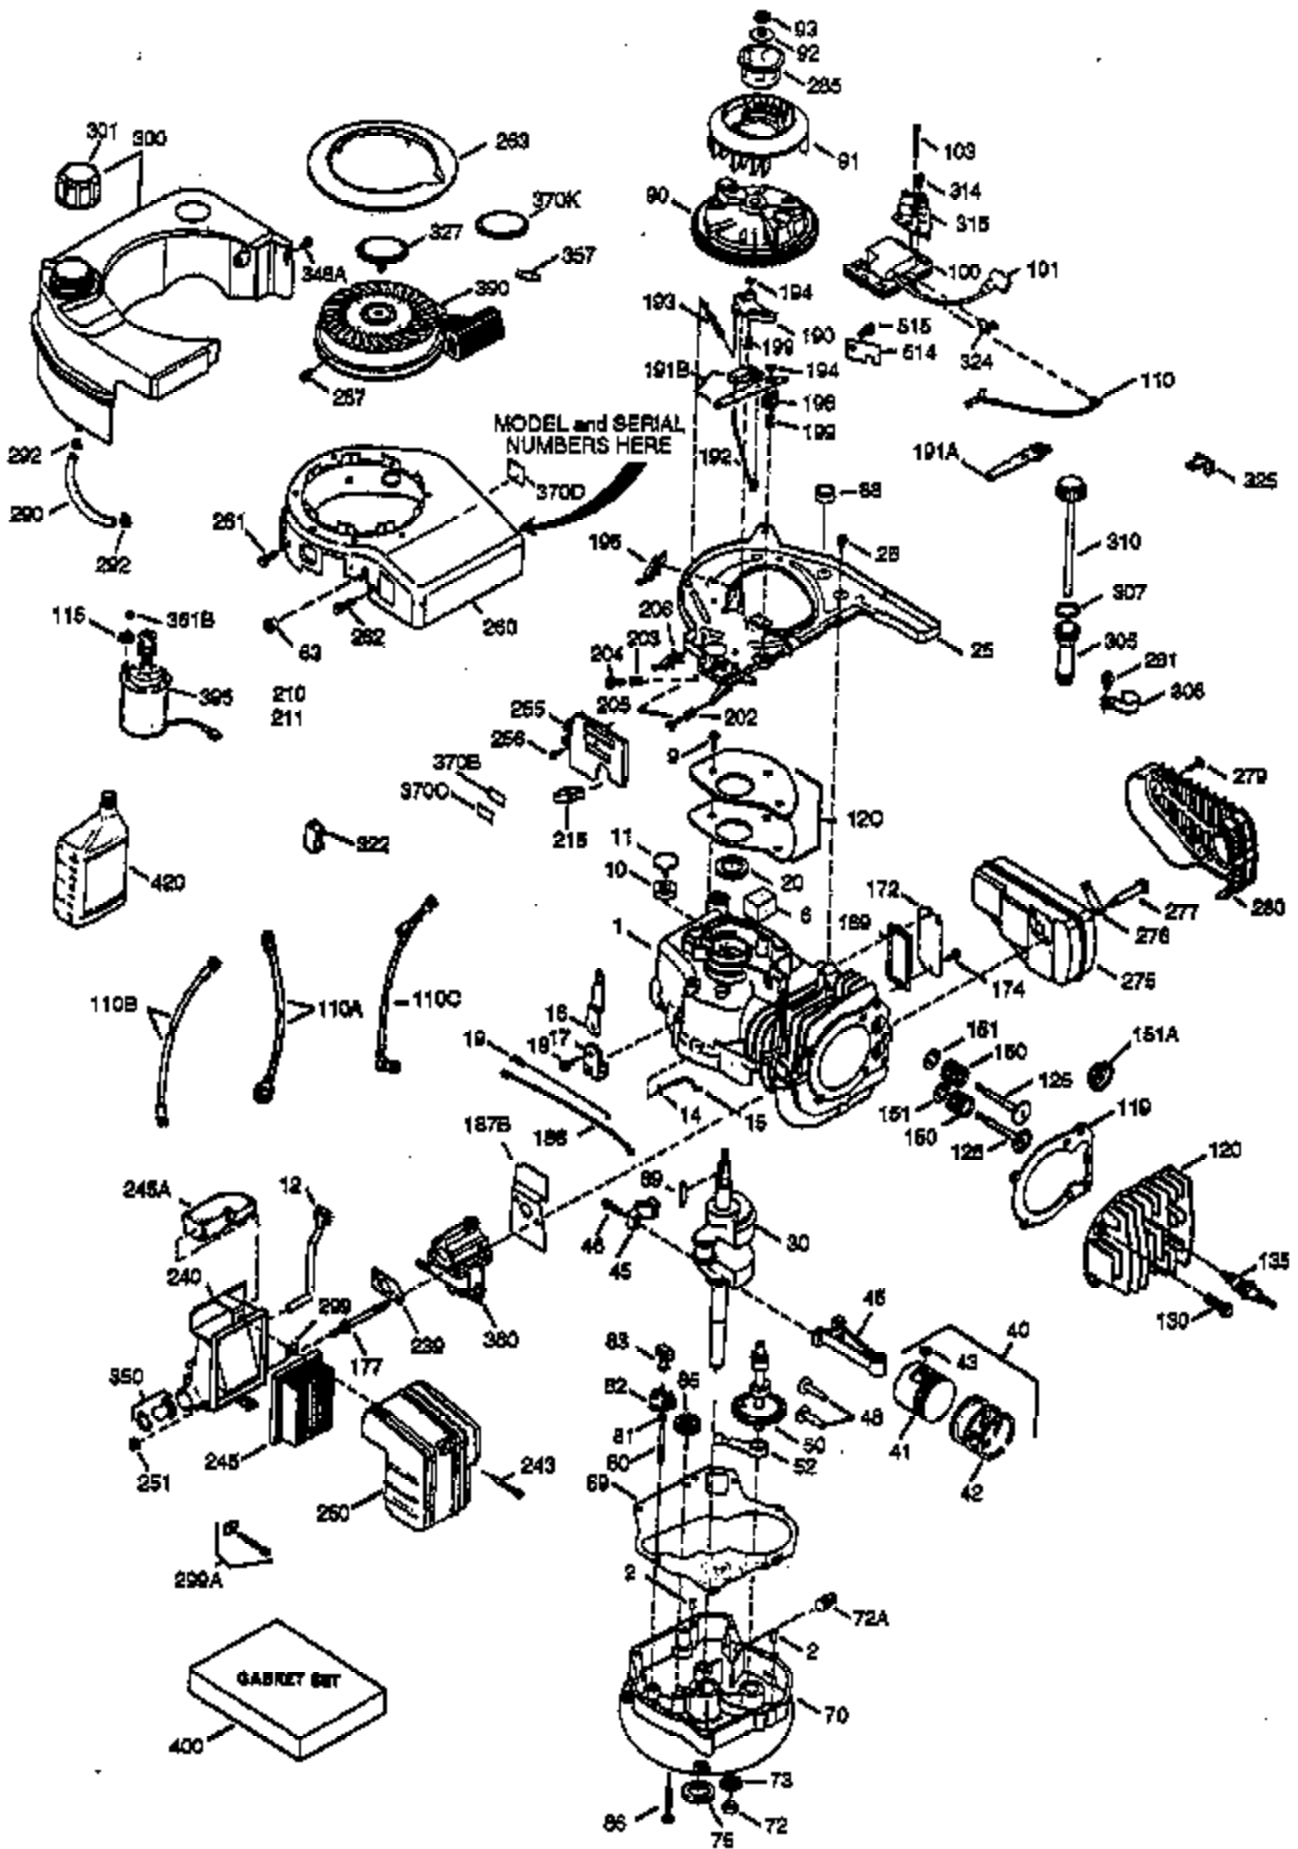

ILLUSTRATION SHOWS TYPICAL PARTS ONLY. ORDER BY PART NUMBER. PARTS NOT LISTED ARE SUPPLIED BY OEM.

Engine Parts List #1

Ref #	Part Number	Qty	Description
1	36118	1	Cylinder (Incl. 2, 10, & 20)
2	27652	2	Dowel Pin
6	36059	1	Breather Element
9	650836	3	Screw, 10-24 x 1/2"
10	36002	1	Breather Valve Body
11	36003	1	Check Valve
12	36001	1	Breather Tube
12C	36005A	1	* Breather Cover & Gasket
14	28277	1	Flat Washer
15	36006	1	Governor Rod (Machined)
16	36008	1	Governor Lever
17	31335	1	Governor Lever Clamp
18	650548	1	Screw, 8-32 x 5/16"
19	36103	1	Governor Spring
20	36010	1	Oil Seal
25	36089	1	Blower Housing Baffle Ass'y.(Incl.95)
26	650802	3	Screw, 1/4-20 x 5/8"
30	36106	1	Crankshaft Ass'y.
40	36073	1	Piston,Pin, Ring Set (Std.)
40	36074	1	Piston,Pin, Ring Set (.010 OS)
40	36075	1	Piston,Pin, Ring Set (.020 OS)
41	36070	1	Piston & Pin Ass'y.(Std.) (Incl. 43)
41	36071	1	Piston & Pin Ass'y.(.010 OS)(Incl.43)
41	36072	1	Piston & Pin Ass'y.(.020 OS)(Incl.43)
42	36076	1	Ring Set (Std.)
42	36077	1	Ring Set (.010 OS)
42	36078	1	Ring Set (.020 OS)
43	20381	2	Piston Pin Retaining Ring
45	36023A	1	Connecting Rod Ass'y. (Incl. 46)
46	32610A	2	Connecting Rod Bolt
48	36030	2	Valve Lifter
50	36031	1	Camshaft (MCR)
52	29914	1	Oil Pump Ass'y.
63	36100	1	Grommet
69	36032	1	* Mounting Flange Gasket
70	36033A	1	Mounting Flange (Incl. 72 thru 85)
72	36083	1	Oil Drain Plug
75	36010	1	Oil Seal
80	30574A	1	Governor Shaft
81	30590A	1	Washer
82	30591	1	Governor Gear Ass'y. (Incl.81)
83	36057	1	Governor Spool
85	36034	1	Idler Gear
86	650924	7	Screw, 1/4-20 x 1-9/16"
88	31707A	1	Spacer
89	611154	1	Flywheel Key
90	611171	1	Flywheel
91	611156	1	Flywheel Fan
92	650815	1	Belleville Washer
93	650816	1	Flywheel Nut
100	34443A	1	Solid State Ignition
101	610118	1	Spark Plug Cover
103	650814	2	Screw, Torx T-15, 10-24 x 1"
110D	36099	1	Ground Wire
110C	36098	1	Ground Wire
110B	36097	1	Ground Wire
110	36054	1	Ground Wire
115	650518	1	Lock Washer