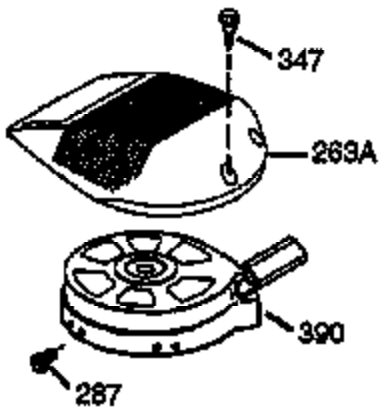

ILLUSTRATION SHOWS TYPICAL PARTS ONLY. ORDER BY PART NUMBER. PARTS NOT LISTED ARE SUPPLIED BY OEM.

Ref #	Part Number	Qty	Description
187	36035	1	* Spacer
251	650928	2	Lock Nut 1/4-20
287	650926	2	Screw, 8-32 x 21/64"
350	36045	1	Primer Ass'y.
370A	36261	1	Instruction Decal
370	36260	1	Primer Decal
390	590688	1	Rewind Starter