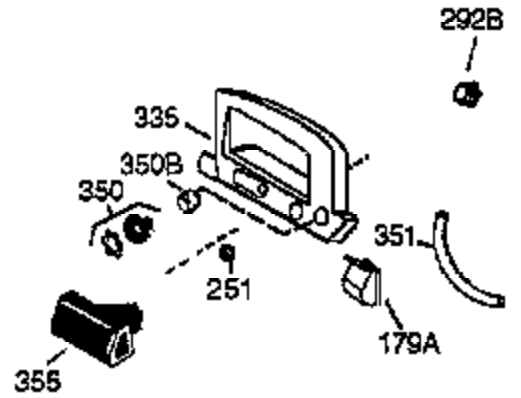

ILLUSTRATION SHOWS TYPICAL PARTS ONLY. ORDER BY PART NUMBER. PARTS NOT LISTED ARE SUPPLIED BY OEM.

Ref #	Part Number	Qty	Description
187	36035	1	* Spacer
251	650928	2	Lock Nut 1/4-20
287	650926	2	Screw, 8-32 x 21/64"
350	36045	1	Primer Ass'y.
370A	36261	1	Instruction Decal
370	36260	1	Primer Decal
390	590688	1	Rewind Starter