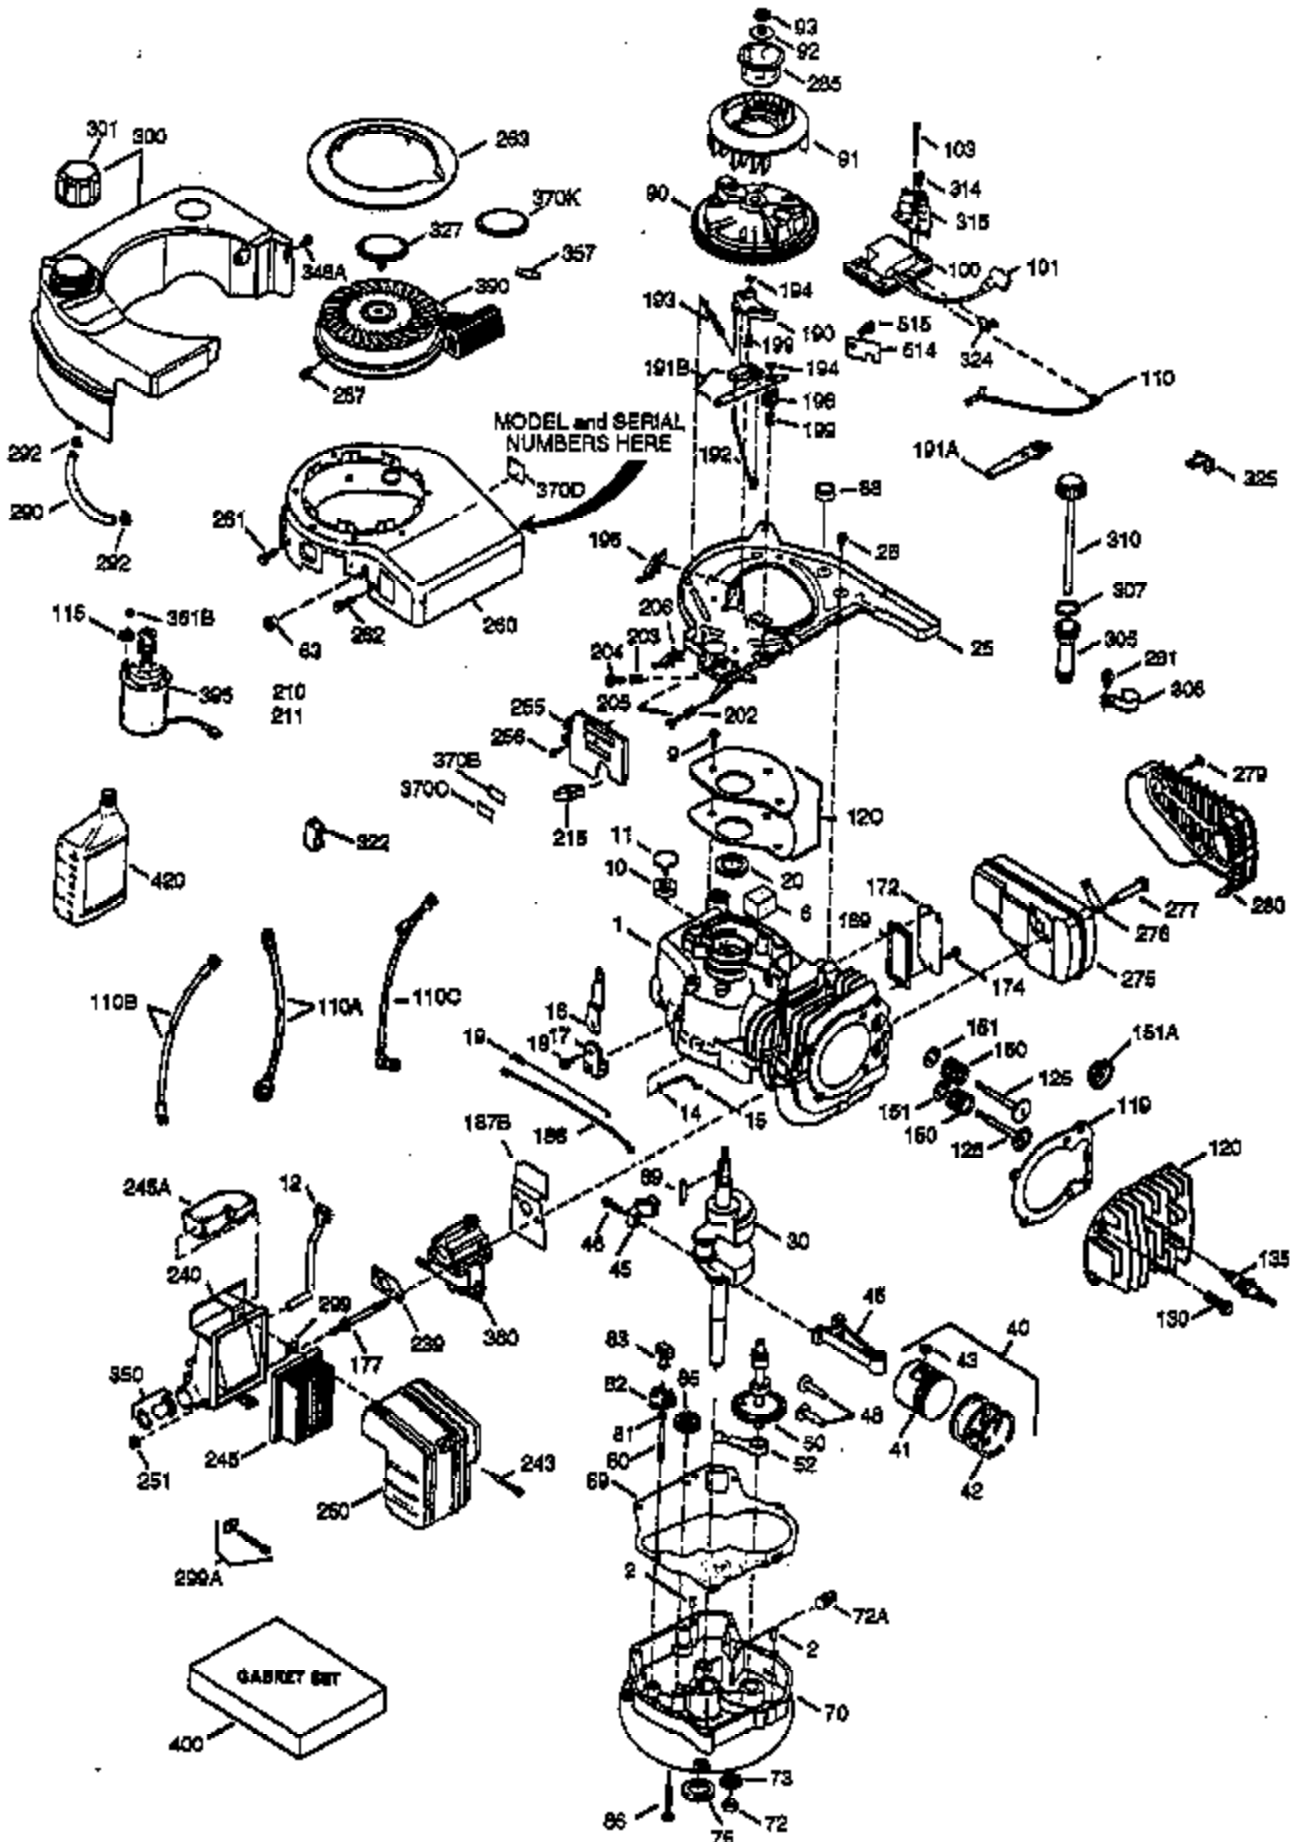

## Engine Parts List #1

Ref #	Part Number	Qty	Description
1	36069	1	Cylinder (Incl. 2, 10 & 20)
2	27652	2	Dowel Pin
6	36059	1	Breather Element
9	650836	3	Screw, 10-24 x 1/2"
10	36002	1	Breather Body
11	36003	1	Check Valve
12C	36005A	1	* Breather Ass'y.
12	36001	1	Breather Tube
14	28277	1	Washer
15	36006	1	Governor Rod
16	36008	1	Governor Lever
17	31335	1	Governor Lever Clamp
18	650548	1	Screw, 8-32 x 5/16"
19	36103	1	Extension Spring
20	36010	1	Oil Seal
25	36091	1	Blower Housing Baffle (Incl. 206)
26	650802	3	Screw, 1/4-20 x 5/8"
30	36113	1	Crankshaft
40	36073	1	Piston, Pin & Ring Set (Std.)
40	36074	1	Piston, Pin & Ring Set (.010" OS)
40	36075	1	Piston, Pin & Ring Set (.020" OS)
41	36070	1	Piston & Pin Ass'y. (Std.) (Incl. 43)
41	36071	1	Piston & Pin Ass'y. (.010" OS) (Incl. 43)
41	36072	1	Piston & Pin Ass'y. (.020" OS) (Incl. 43)
42	36076	1	Ring Set (Std.)
42	36077	1	Ring Set (.010" OS)
42	36078	1	Ring Set (.020" OS)
43	20381	2	Piston Pin Retaining Ring
45	36023	1	Connecting Rod Ass'y. (Incl. 46)
46	650923	2	Connecting Rod Bolt
48	36030	2	Valve Lifter
50	36031	1	Camshaft (MCR)
52	29914	1	Oil Pump Ass'y.
69	36032	1	* Mounting Flange Gasket
70	36033A	1	Mounting Flange (Incl. 72 thru 85)
72	36083	1	Oil Drain Plug
75	36010	1	Oil Seal
80	30574A	1	Governor Shaft
81	30590A	1	Washer
82	30591	1	Governor Gear Ass'y. (Incl. 81)
83	36057	1	Governor Spool
85	36034	1	Idle Gear
86	650924	7	Screw, 1/4-20 x 1-9/16"
89	611154	1	Flywheel Key
90	611155	1	Flywheel
91	611156	1	Flywheel Fan
92	650815	1	Belleville Washer
93	650816	1	Flywheel Nut
100	34443A	1	Solid State Ignition
101	610118	1	Spark Plug Cover
103	650814	2	Screw, Torx T-15, 10-24 x 1"
110	36230	1	Ground Wire
119	36061	1	* Cylinder Head Gasket
120	36037A	1	Cylinder Head
125	29313C	1	Exhaust Valve (Std.) (Incl. 151)
125	29315C	1	Exhaust Valve (1/32" OS) (Incl. 151)
126	29314B	1	Intake Valve (Std.) (Incl. 151)
126	29315C	1	Intake Valve (1/32" OS) (Incl. 151)