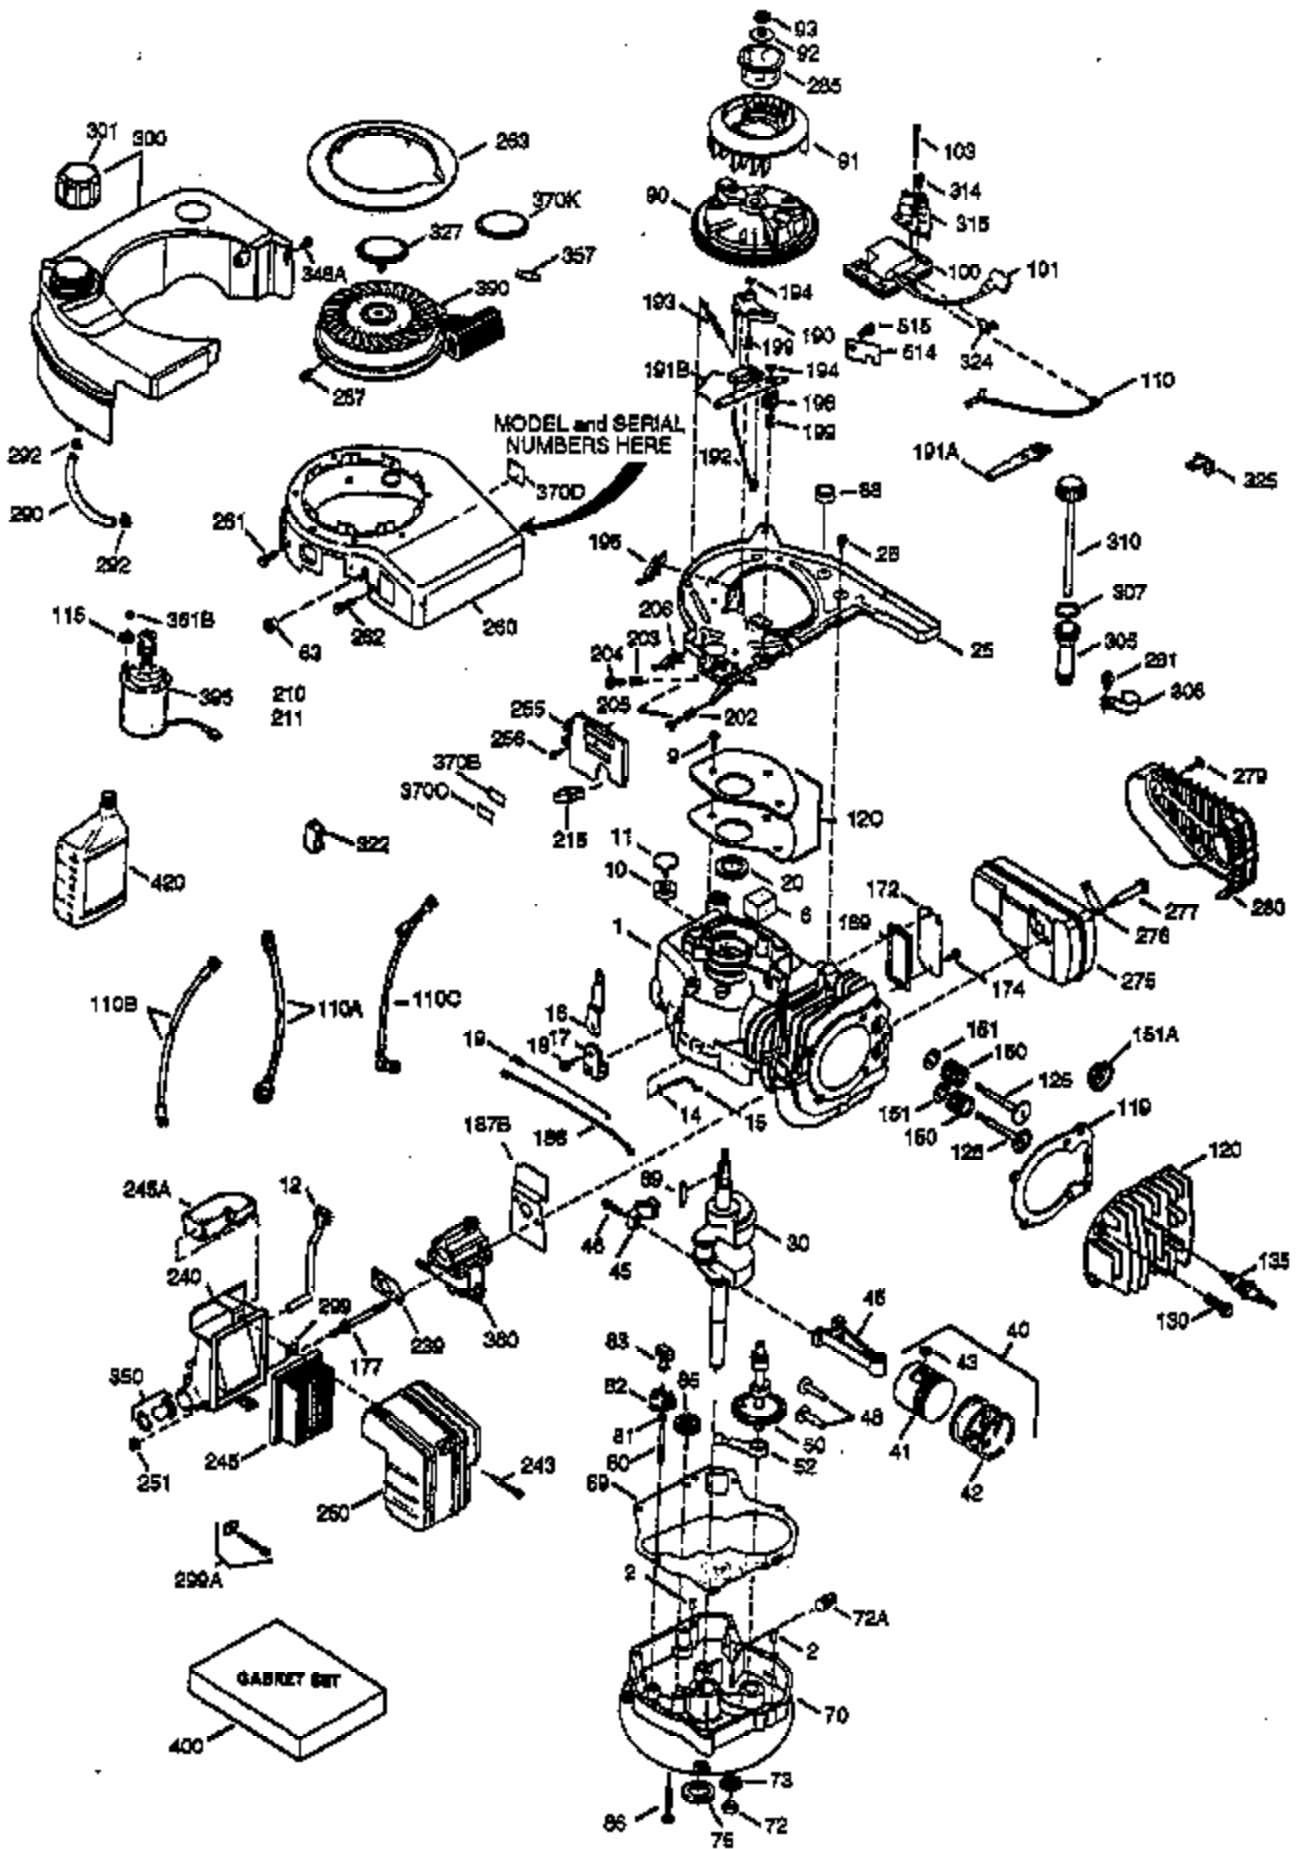

ILLUSTRATION SHOWS TYPICAL PARTS ONLY. ORDER BY PART NUMBER. PARTS NOT LISTED ARE SUPPLIED BY OEM.

Engine Parts List #1

Ref #	Part Number	Qty	Description
1	36084	1	Cylinder (Incl. 2, 10 & 20)
2	27652	2	Dowel Pin
6	36059	1	Breather Element
9	650836	3	Screw, 10-24 x 1/2"
10	36002	1	Breather Body
11	36003	1	Check Valve
12	36001	1	Breather Tube
12C	36005A	1	* Breather Ass'y.
14	28277	1	Washer
15	36006	1	Governor Rod
16	36008	1	Governor Lever
17	31335	1	Governor Lever Clamp
18	650548	1	Screw, 8-32 x 5/16"
19	36103	1	Extension Spring
20	36010	1	Oil Seal
25	36091A	1	Blower Housing Baffle (Incl. 206)
26	650802	3	Screw, 1/4-20 x 5/8"
30	36113	1	Crankshaft
40	36073	1	Piston, Pin & Ring Set (Std.)
40	36074	1	Piston, Pin & Ring Set (.010" OS)
40	36075	1	Piston, Pin & Ring Set (.020" OS)
41	36070	1	Piston & Pin Ass'y. (Std.) (Incl. 43)
41	36071	1	Piston & Pin Ass'y. (.010" OS) (Incl. 43)
41	36072	1	Piston & Pin Ass'y. (.020" OS) (Incl. 43)
42	36076	1	Ring Set (Std.)
42	36077	1	Ring Set (.010" OS)
42	36078	1	Ring Set (.020" OS)
43	20381	2	Piston Pin Retaining Ring
45	36023	1	Connecting Rod Ass'y. (Incl. 46)
46	650923	2	Connecting Rod Bolt
48	36030	2	Valve Lifter
50	36031	1	Camshaft (MCR)
52	29914	1	Oil Pump Ass'y.
69	36032	1	* Mounting Flange Gasket
70	36033A	1	Mounting Flange (Incl. 72 thru 85)
72	36083	1	Oil Drain Plug
75	36010	1	Oil Seal
80	30574A	1	Governor Shaft
81	30590A	1	Washer
82	30591	1	Governor Gear Ass'y. (Incl. 81)
83	36057	1	Governor Spool
85	36034	1	Idle Gear
86	650924	7	Screw, 1/4-20 x 1-9/16"
89	611154	1	Flywheel Key
90	611171	1	Flywheel
91	611156	1	Flywheel Fan
92	650815	1	Belleville Washer
93	650816	1	Flywheel Nut
100	34443A	1	Solid State Ignition
101	610118	1	Spark Plug Cover
103	650814	2	Screw, Torx T-15, 10-24 x 1"
110B	36099	1	Ground Wire
110	36230	1	Ground Wire
110A	36097	1	Ground Wire
115	650518	1	Lock Washer
119	36061	1	* Cylinder Head Gasket
120	36037A	1	Cylinder Head
125	29313C	1	Exhaust Valve (Std.) (Incl. 151)