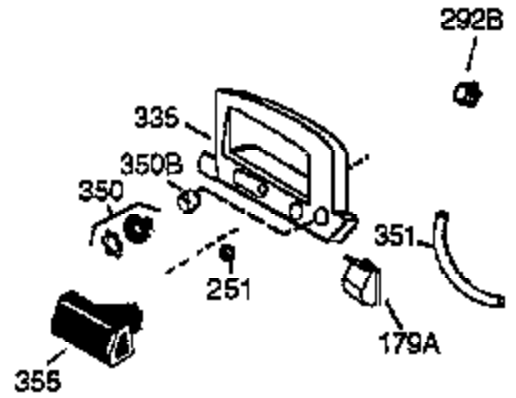

ILLUSTRATION SHOWS TYPICAL PARTS ONLY. ORDER BY PART NUMBER. PARTS NOT LISTED ARE SUPPLIED BY OEM.

Ref #	Part Number	Qty	Description
187	36035	1	* Spacer
251	650928	2	Lock Nut 1/4-20
287	650926	2	Screw, 8-32 x 21/64"
350	36045	1	Primer Ass'y.
370A	36261	1	Instruction Decal
370	36260	1	Primer Decal
390	590686	1	Rewind Starter