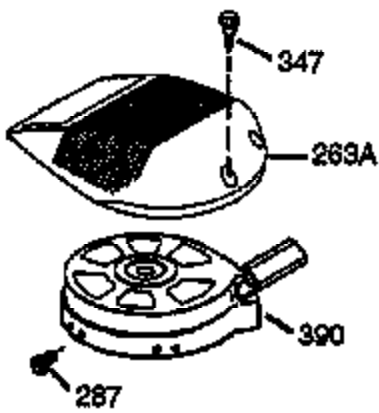

ILLUSTRATION SHOWS TYPICAL PARTS ONLY. ORDER BY PART NUMBER. PARTS NOT LISTED ARE SUPPLIED BY OEM.

Ref #	Part Number	Qty	Description
187	36035	1	* Spacer
251	650928	2	Lock Nut 1/4-20
287	650926	2	Screw, 8-32 x 21/64"
350	36045	1	Primer Ass'y.
370A	36261	1	Instruction Decal
370	36260	1	Primer Decal
390	590686	1	Rewind Starter